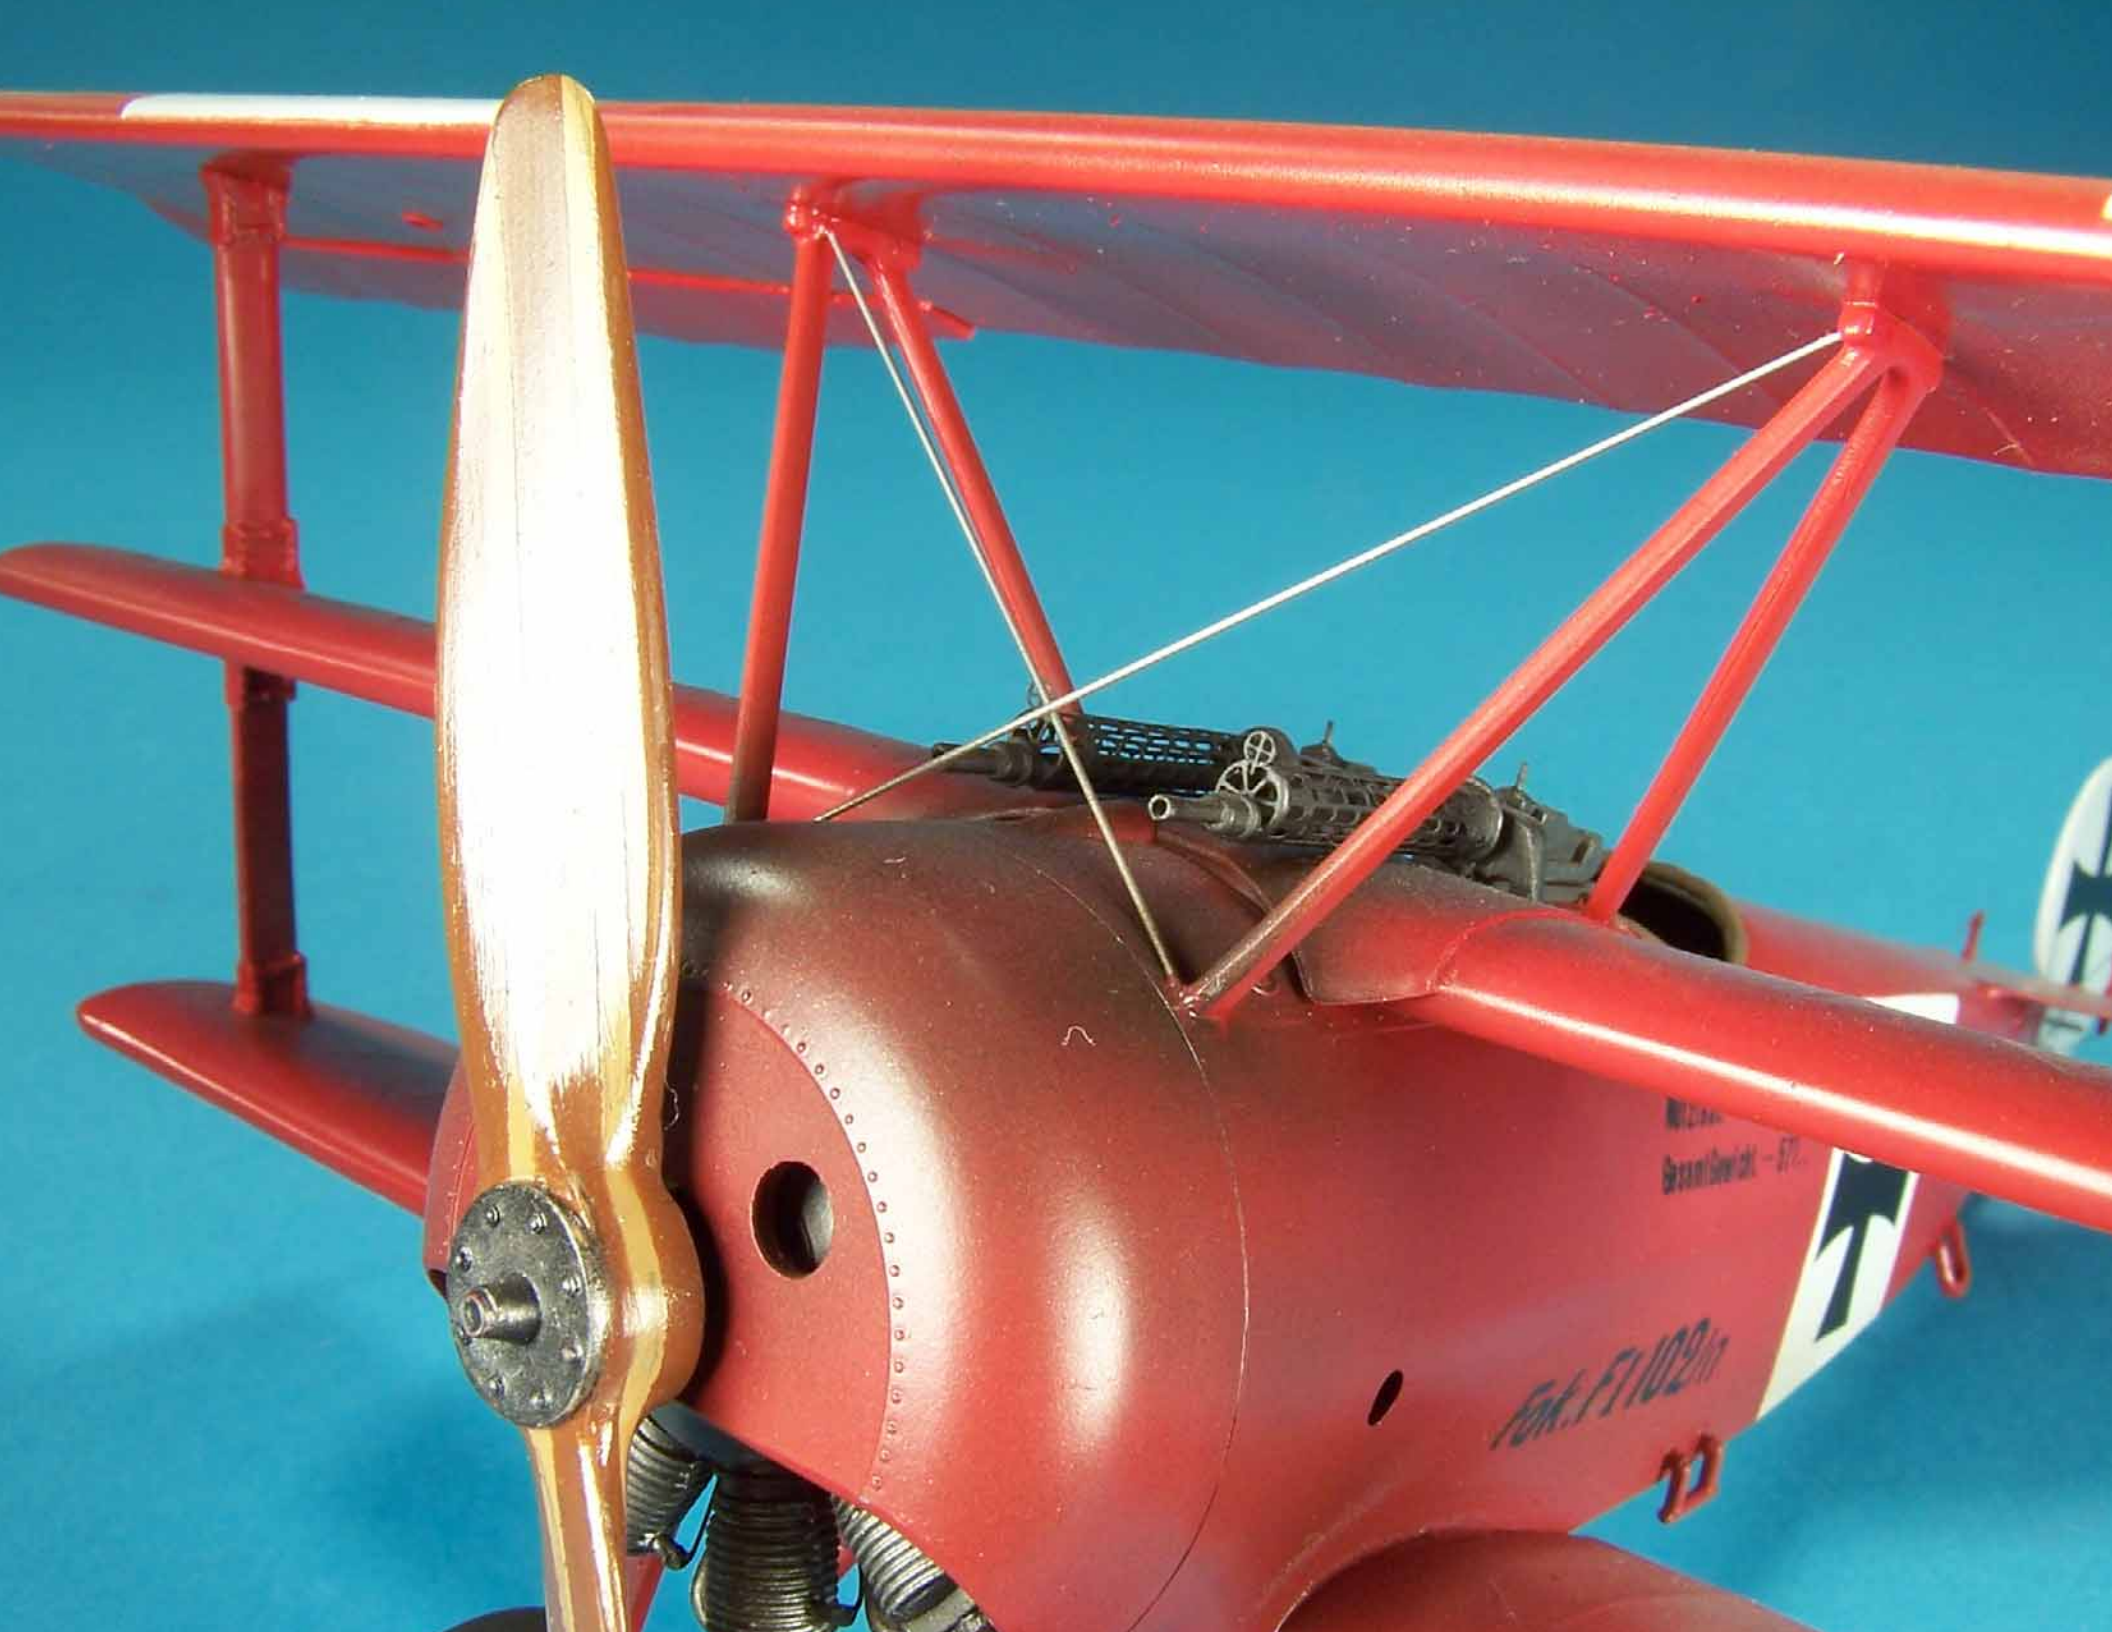

**MIKE ASHEY  
PRODUCTIONS**

**1/28 SCALE FOKKER TRIPLANE  
MANUFACTURER : REVELL  
MODEL BUILT BY : MIKE ASHEY**

**KIT DESCRIPTION  
AND  
BUILDING NOTES**

This Revell kit is a half a century old and yet it is still considered a good kit. The model was essentially built out of the box. The gun cooling jackets are from an old IPMS detail set. The rope seat belt is from a spool of thread from Revell's 1/98 scale USS constitution. The flying wires are stiff wire painted with silver paint. The control cables are stretched plastic.