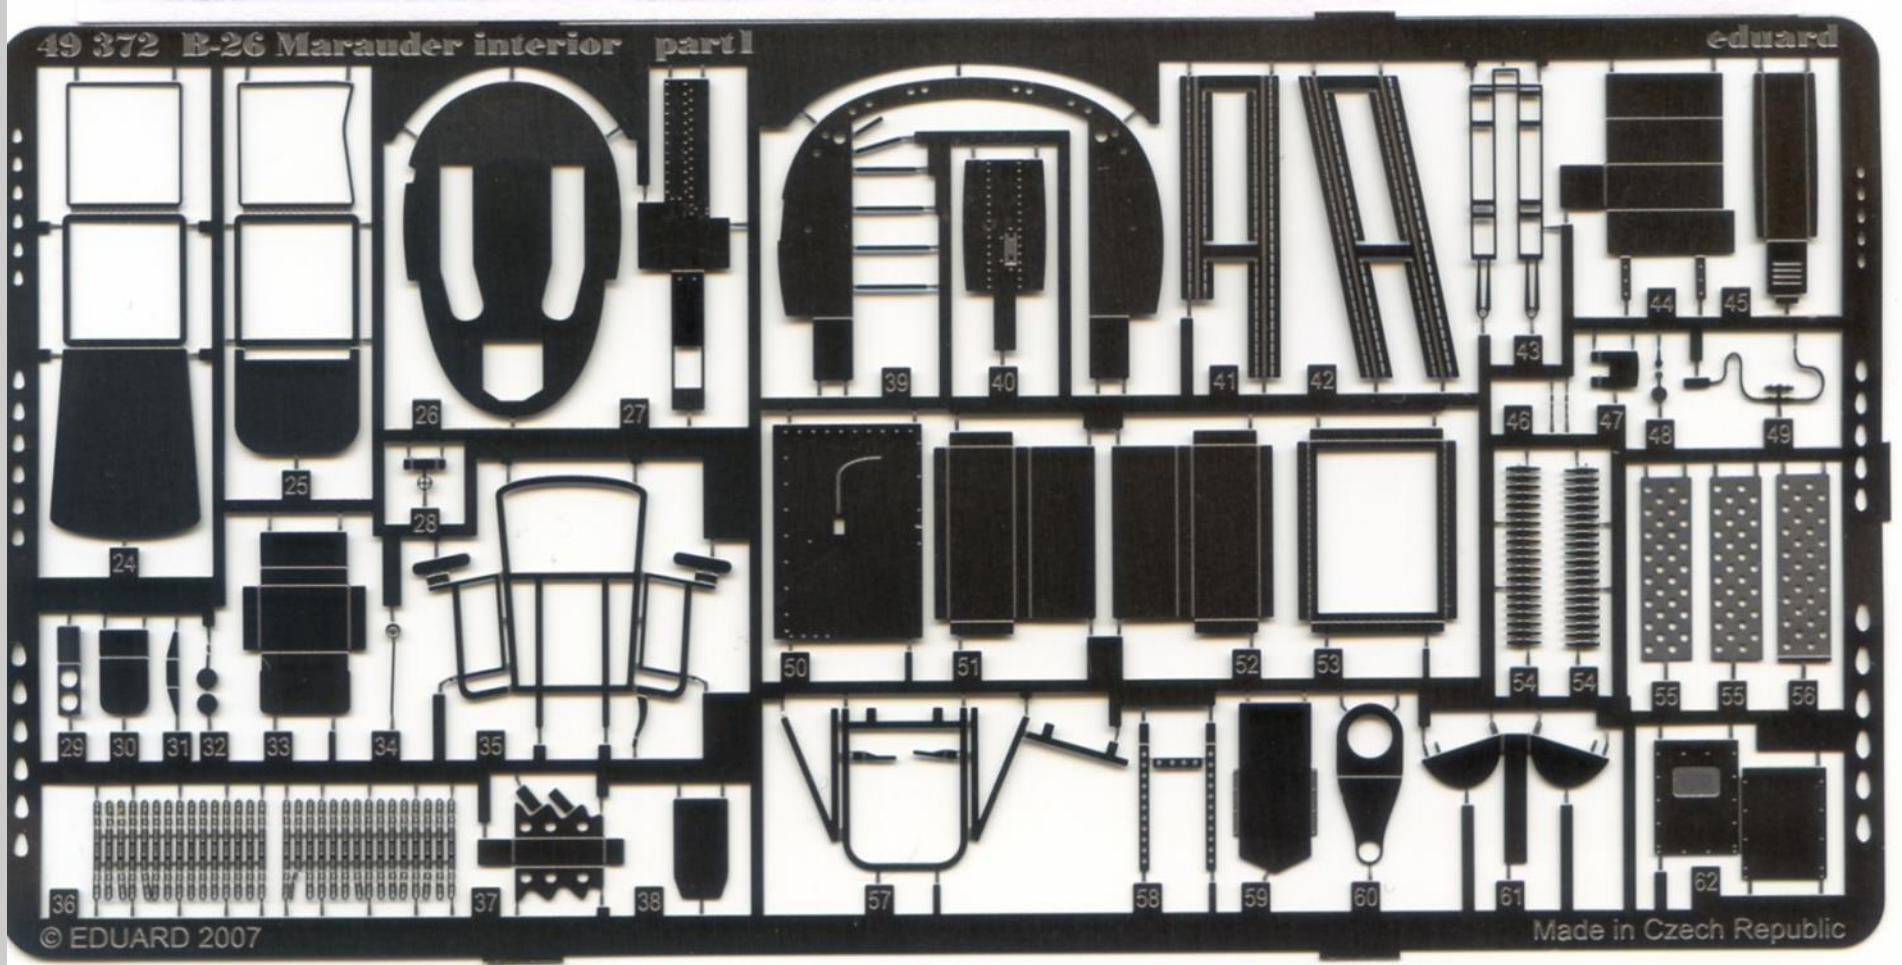

eduard

© EDUARD 2007

Made in Czech Republic

49 372 B-26 Marauder interior part I

eduard

© EDUARD 2007

Made in Czech Republic

49 372 B-26 Marauder interior part3 eduard