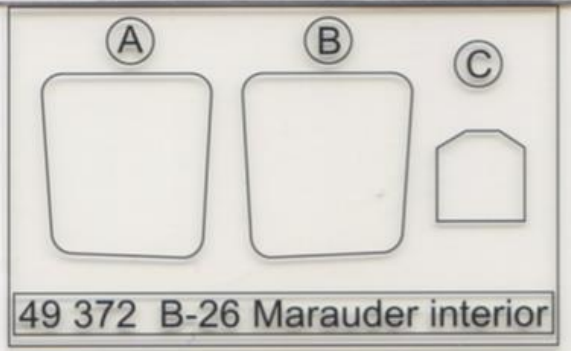

eduard

© EDUARD 2007

Made in Czech Republic

49 372 B-26 Marauder interior part I

eduard

© EDUARD 2007

Made in Czech Republic

49 372 B-26 Marauder interior part3 eduard