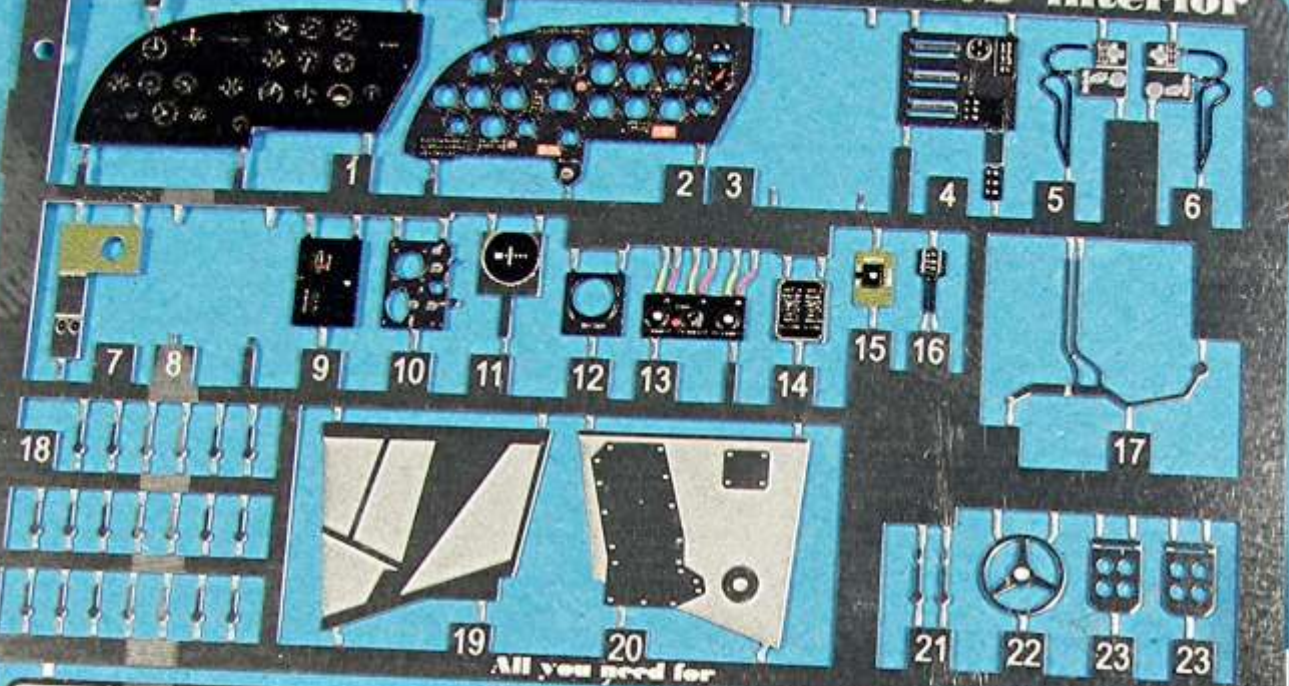

**BUILDING AND DETAILING THE AMT/ERTL 1/48 SCALE B-26 MARAUDER  
PART-2**

**This PDF compliments the YouTube video of this project on our “Scale Modeling Channel” .**

eduard *Team* 1/48 FE 372 + 49 372 interior