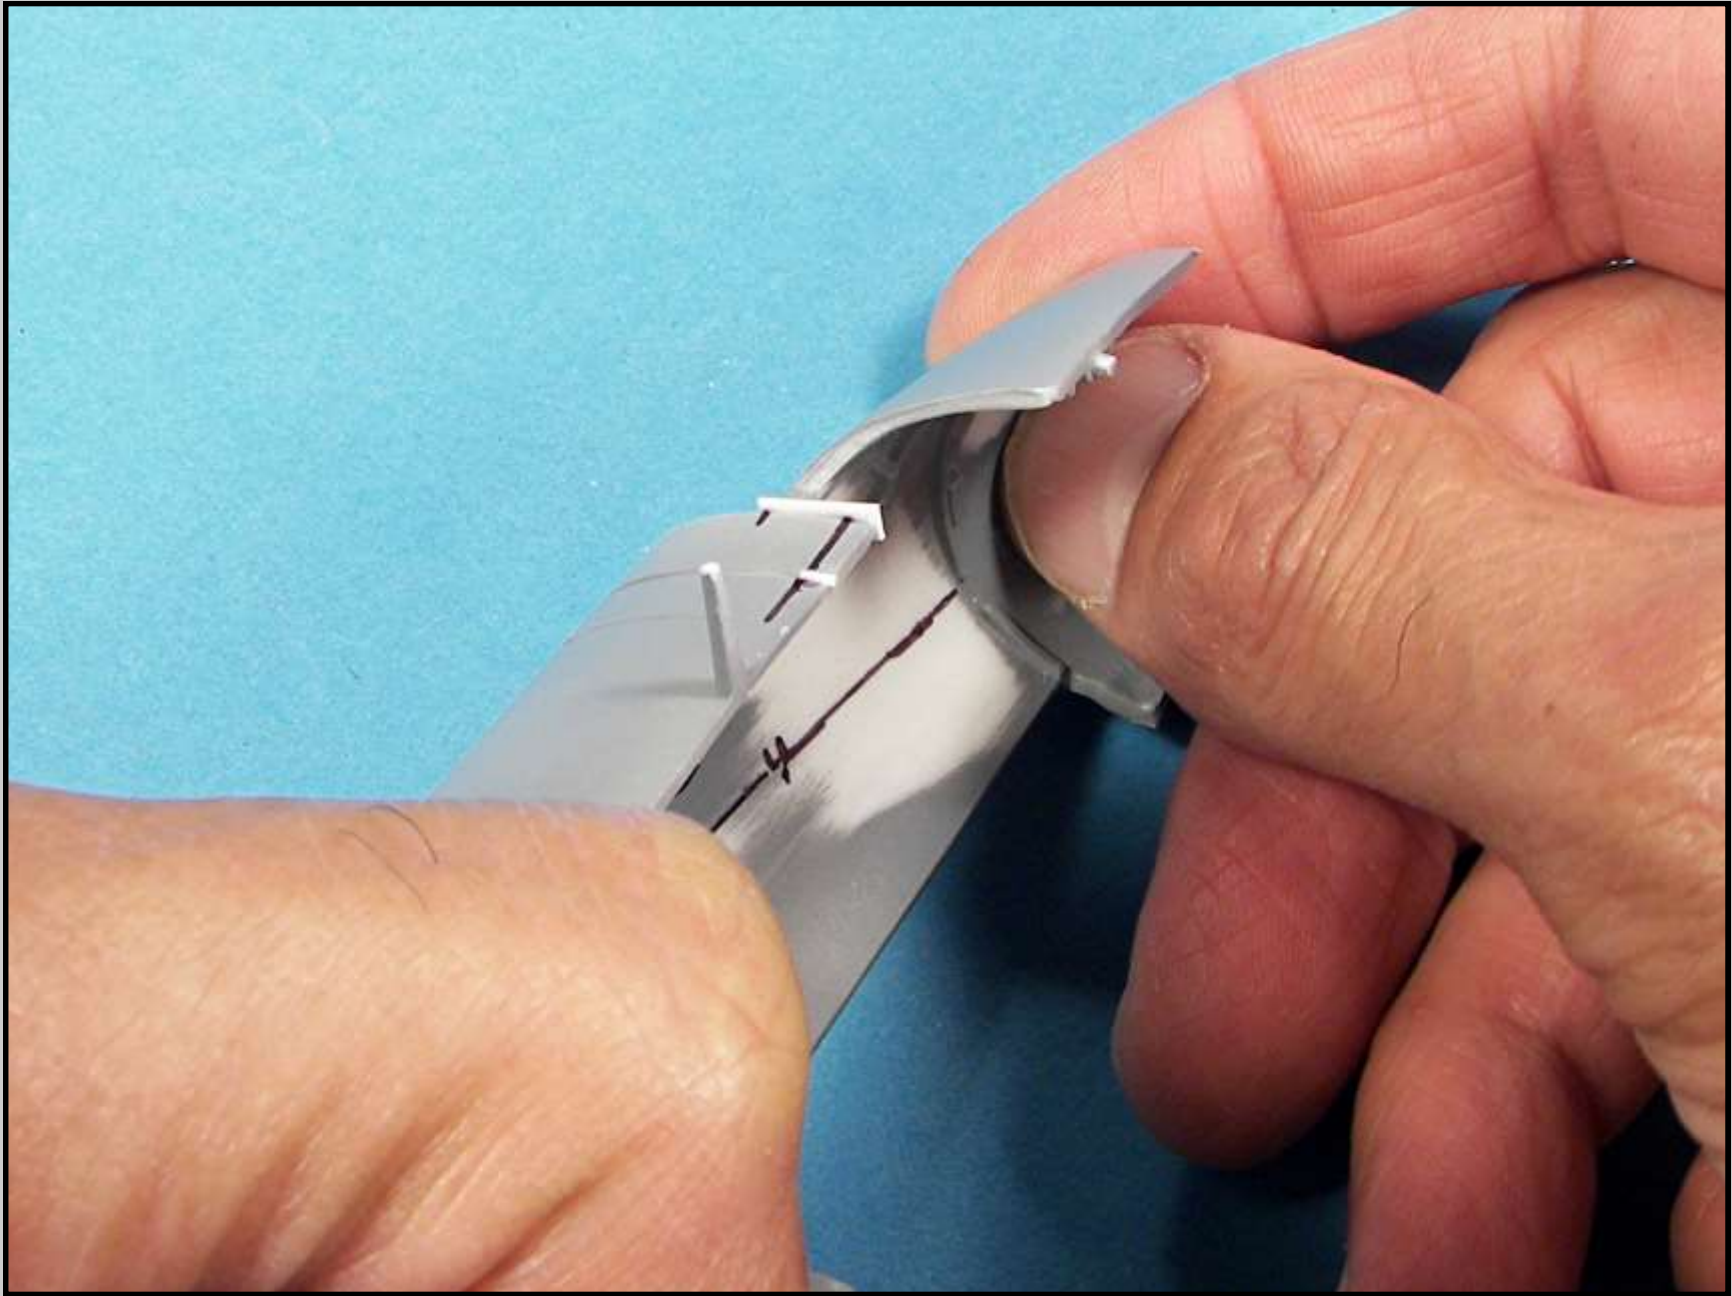

**BUILDING AND DETAILING THE AMT/ERTL 1/48 SCALE B-26 MARAUDER  
PART-2**

**This PDF compliments the YouTube video of this project on our “Scale Modeling Channel” .**

eduard *Team* 1/48 FE 372 + 49 372 interior