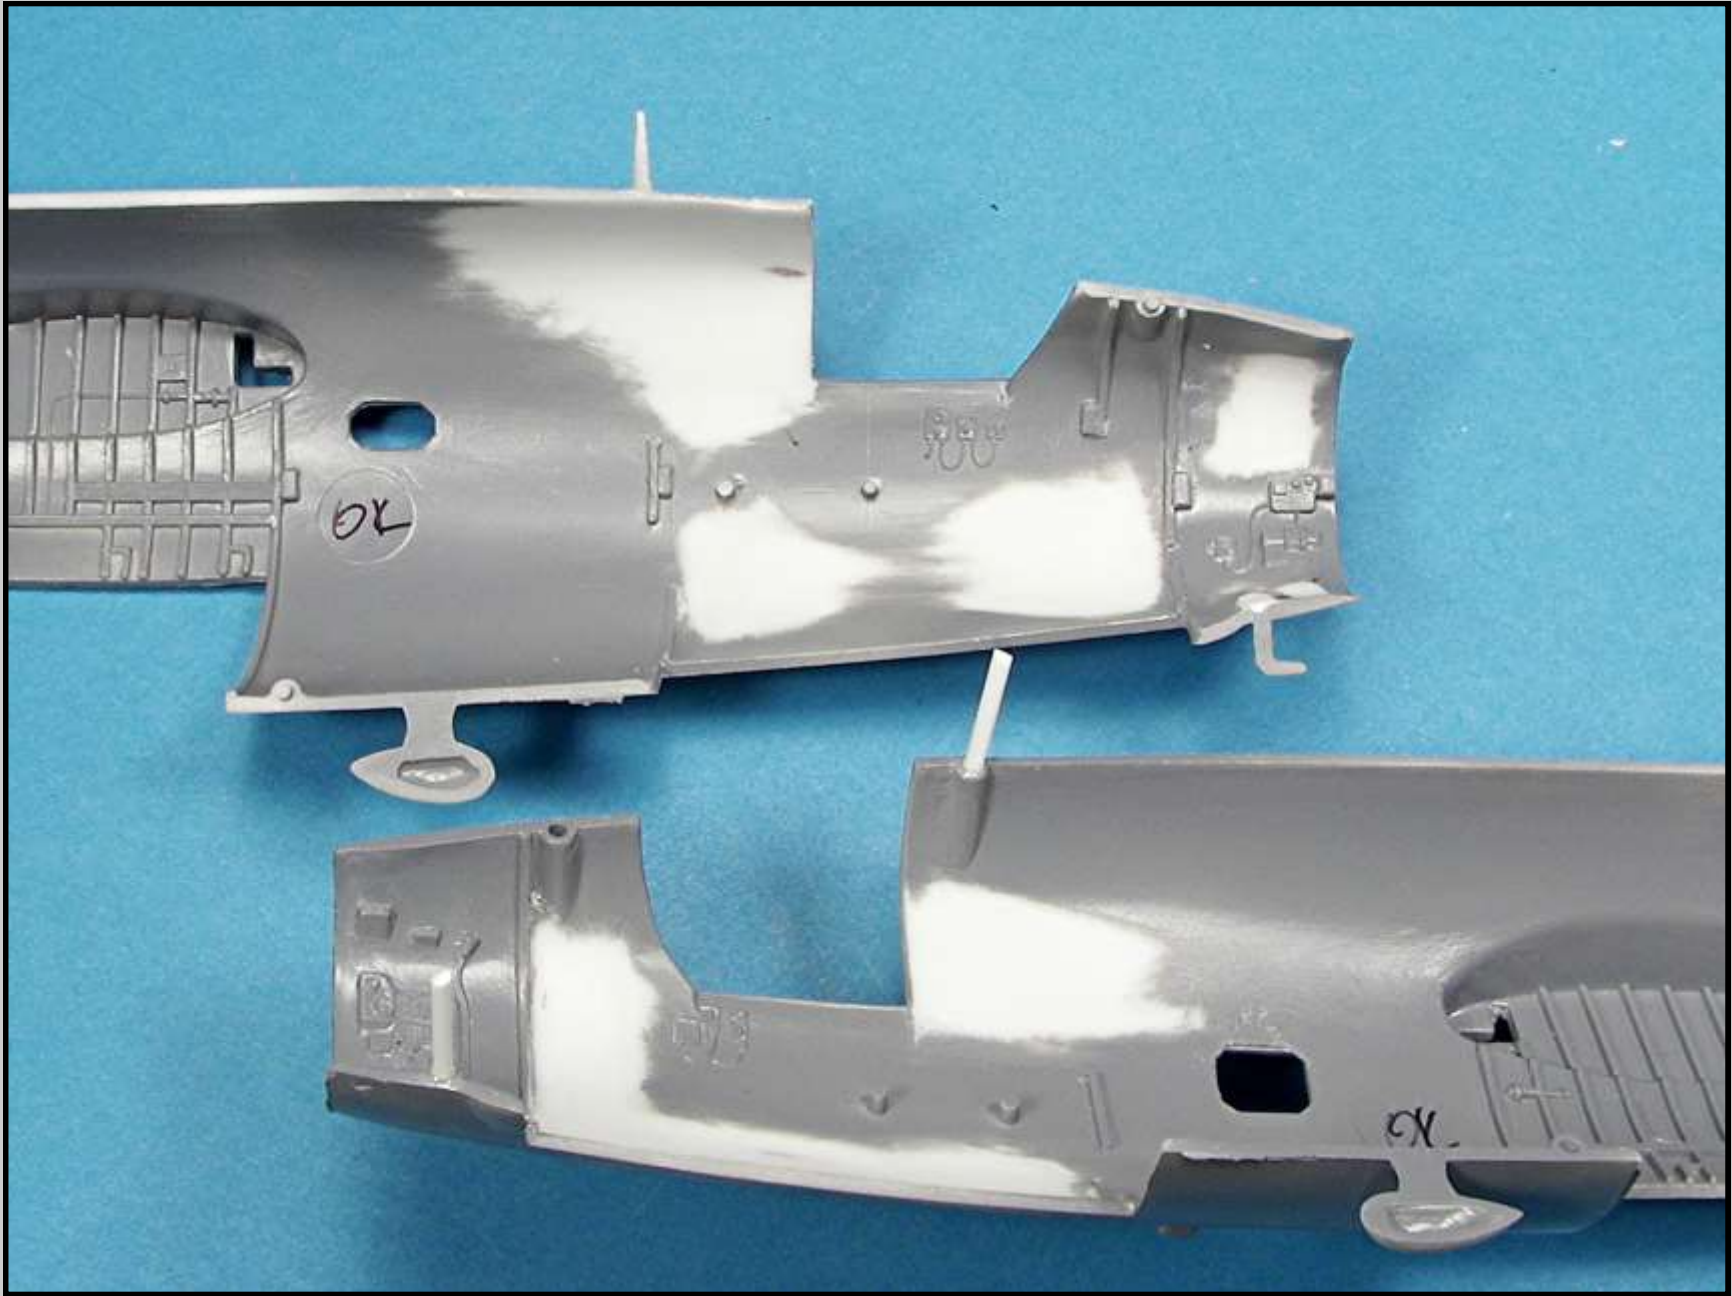

**BUILDING AND DETAILING THE AMT/ERTL 1/48 SCALE B-26 MARAUDER  
PART-2**

**This PDF compliments the YouTube video of this project on our “Scale Modeling Channel” .**

eduard *Team* 1/48 FE 372 + 49 372 interior