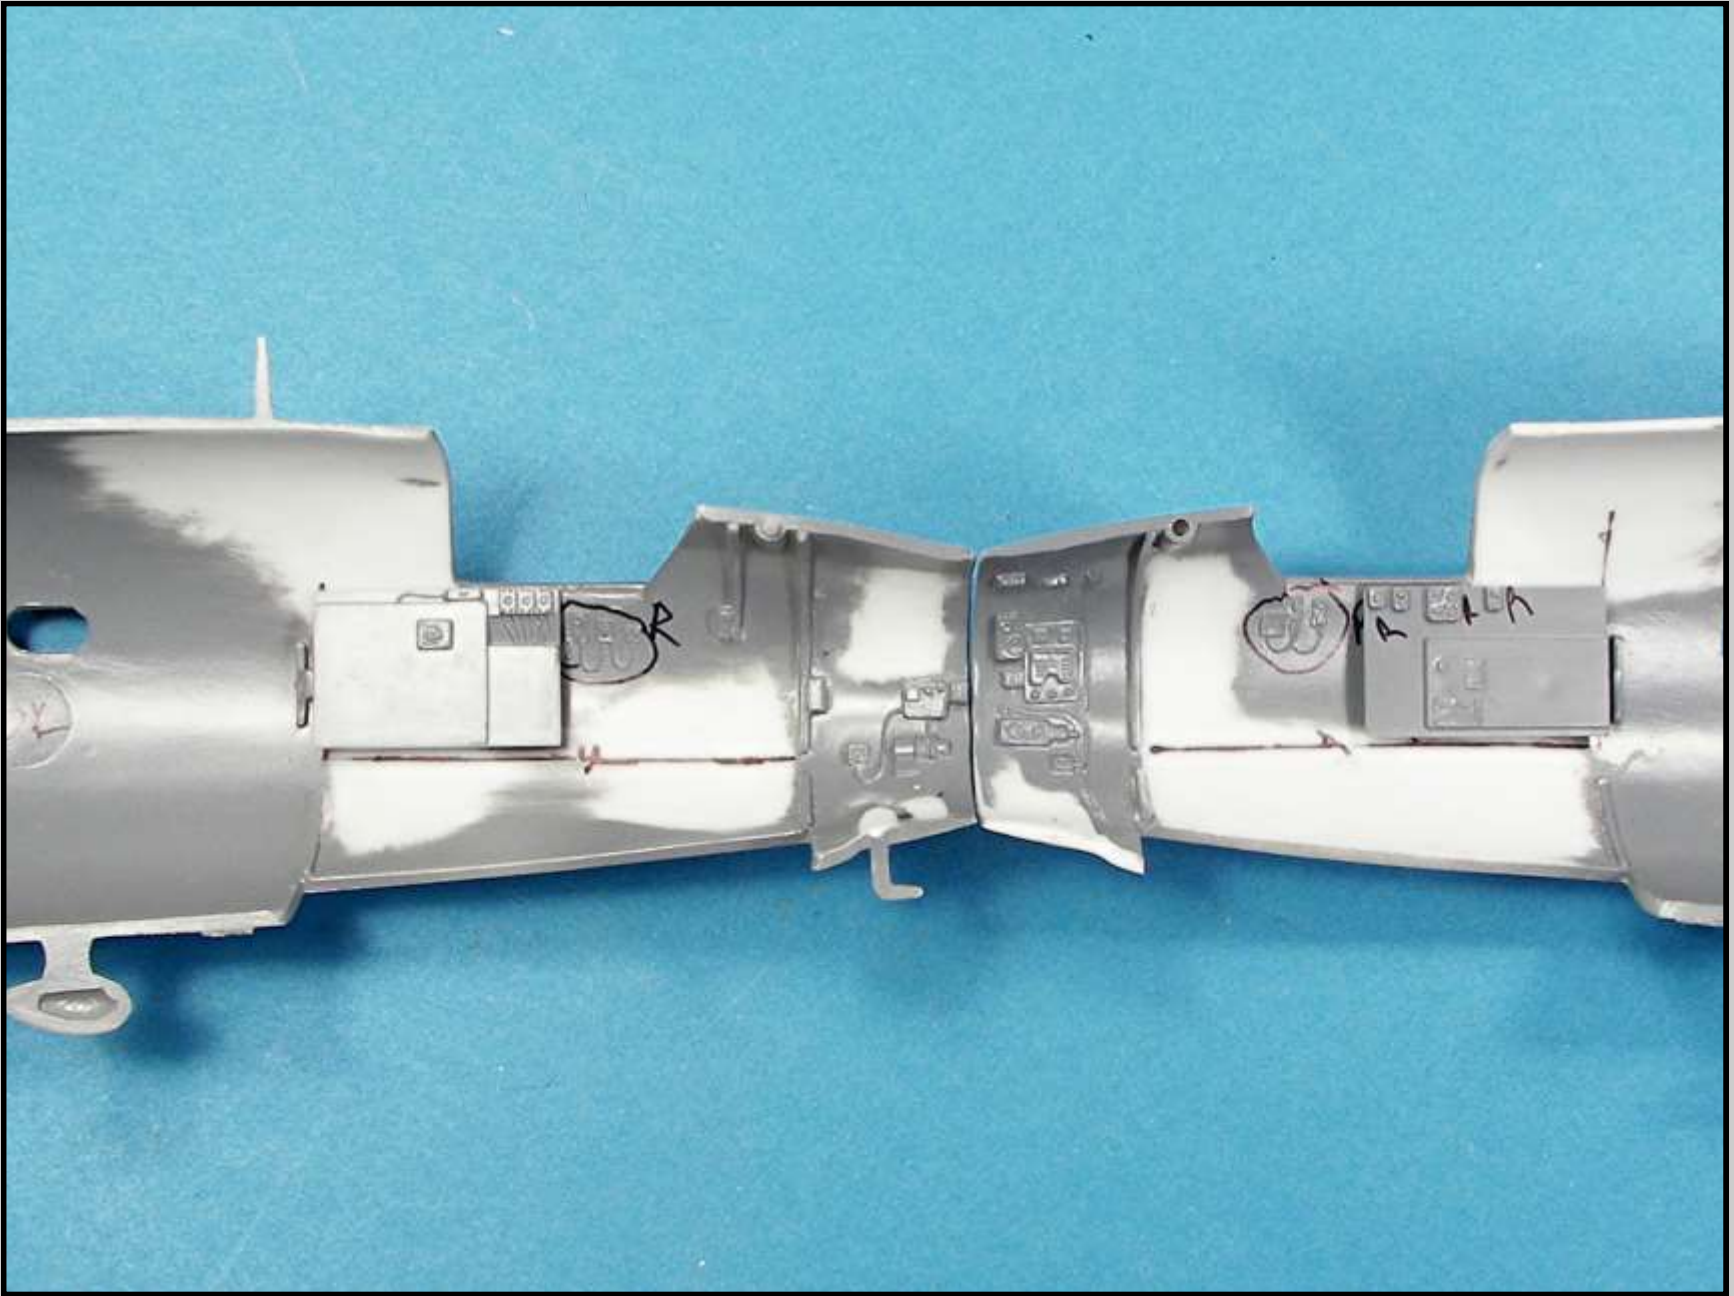

**BUILDING AND DETAILING THE AMT/ERTL 1/48 SCALE B-26 MARAUDER  
PART-2**

**This PDF compliments the YouTube video of this project on our “Scale Modeling Channel” .**

eduard *Team* 1/48 FE 372 + 49 372 interior