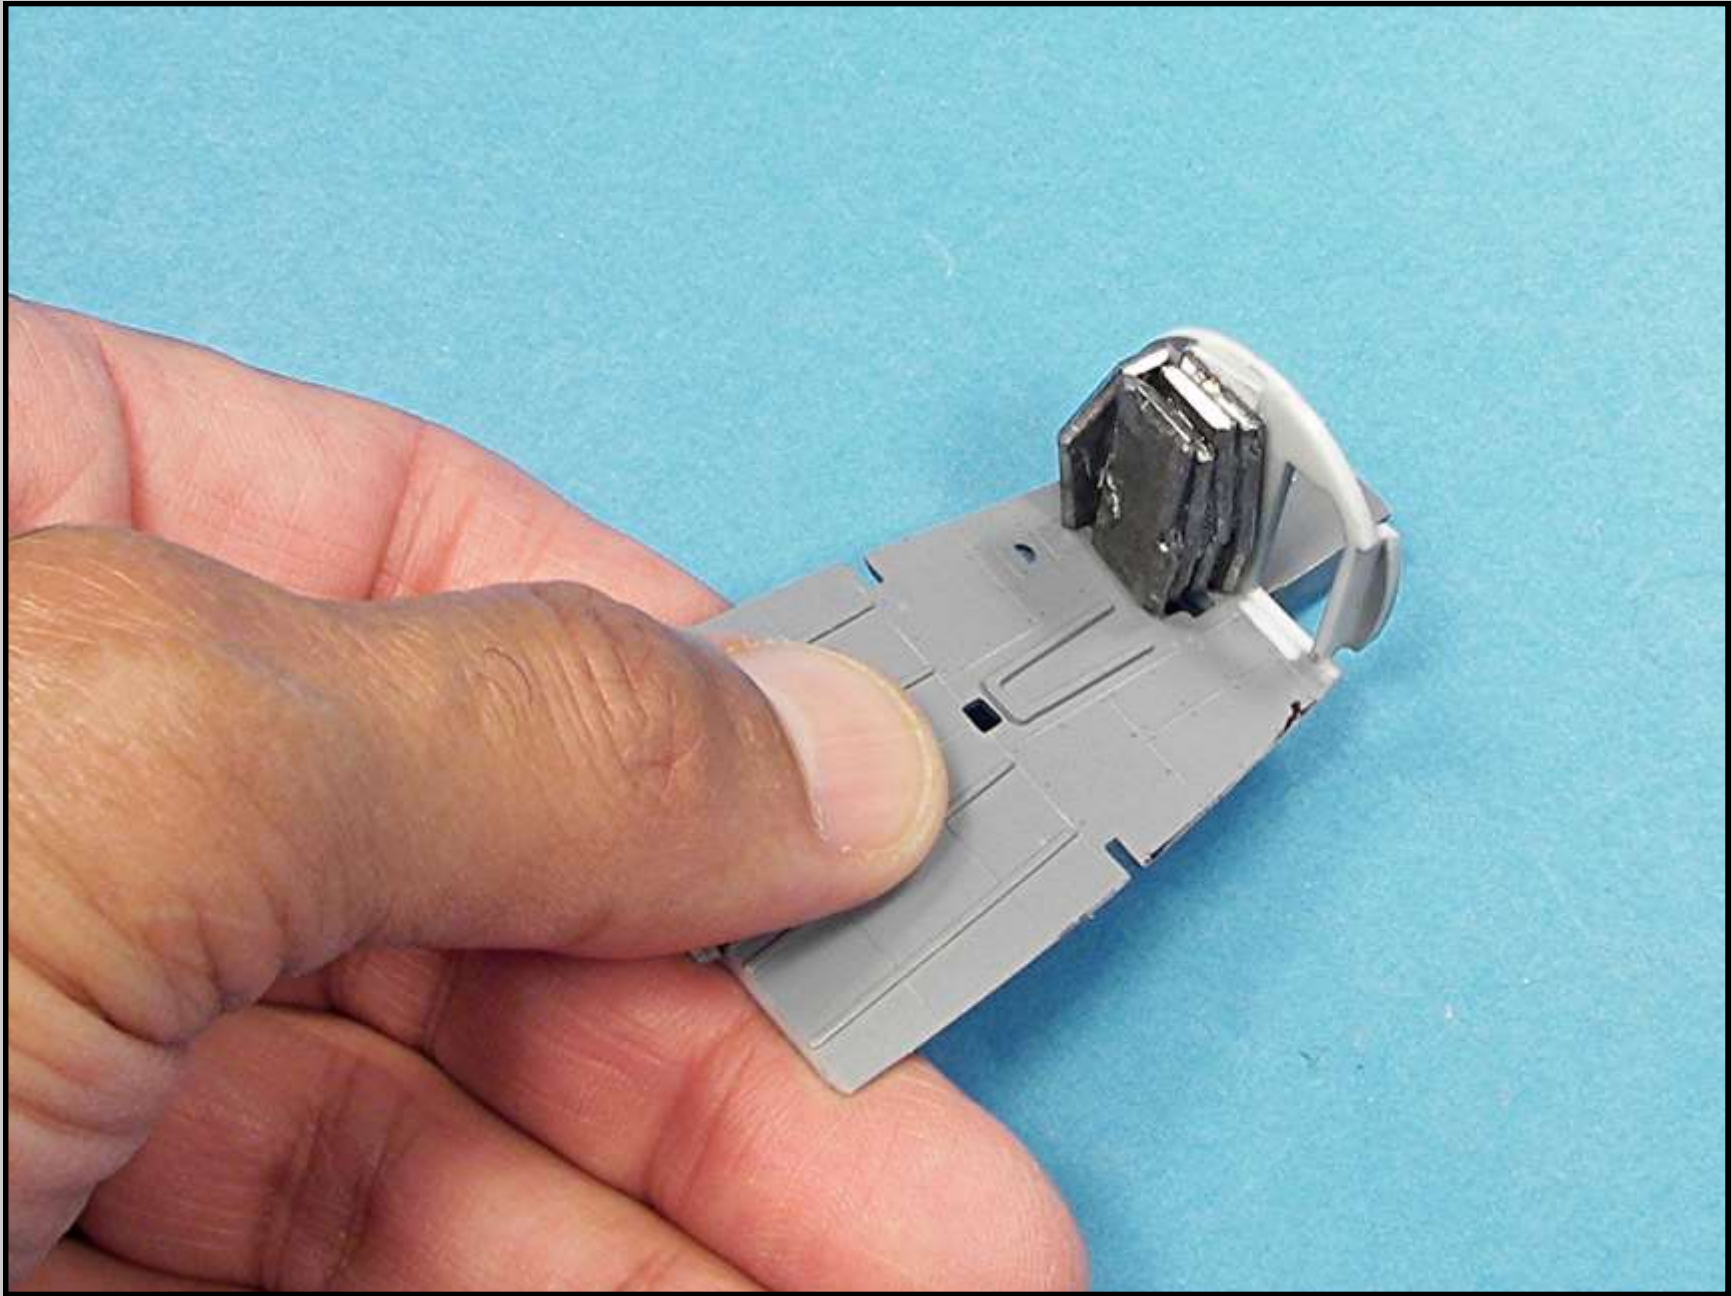

**BUILDING AND DETAILING THE AMT/ERTL 1/48 SCALE B-26 MARAUDER  
PART-2**

**This PDF compliments the YouTube video of this project on our “Scale Modeling Channel” .**

eduard *Team* 1/48 FE 372 + 49 372 interior