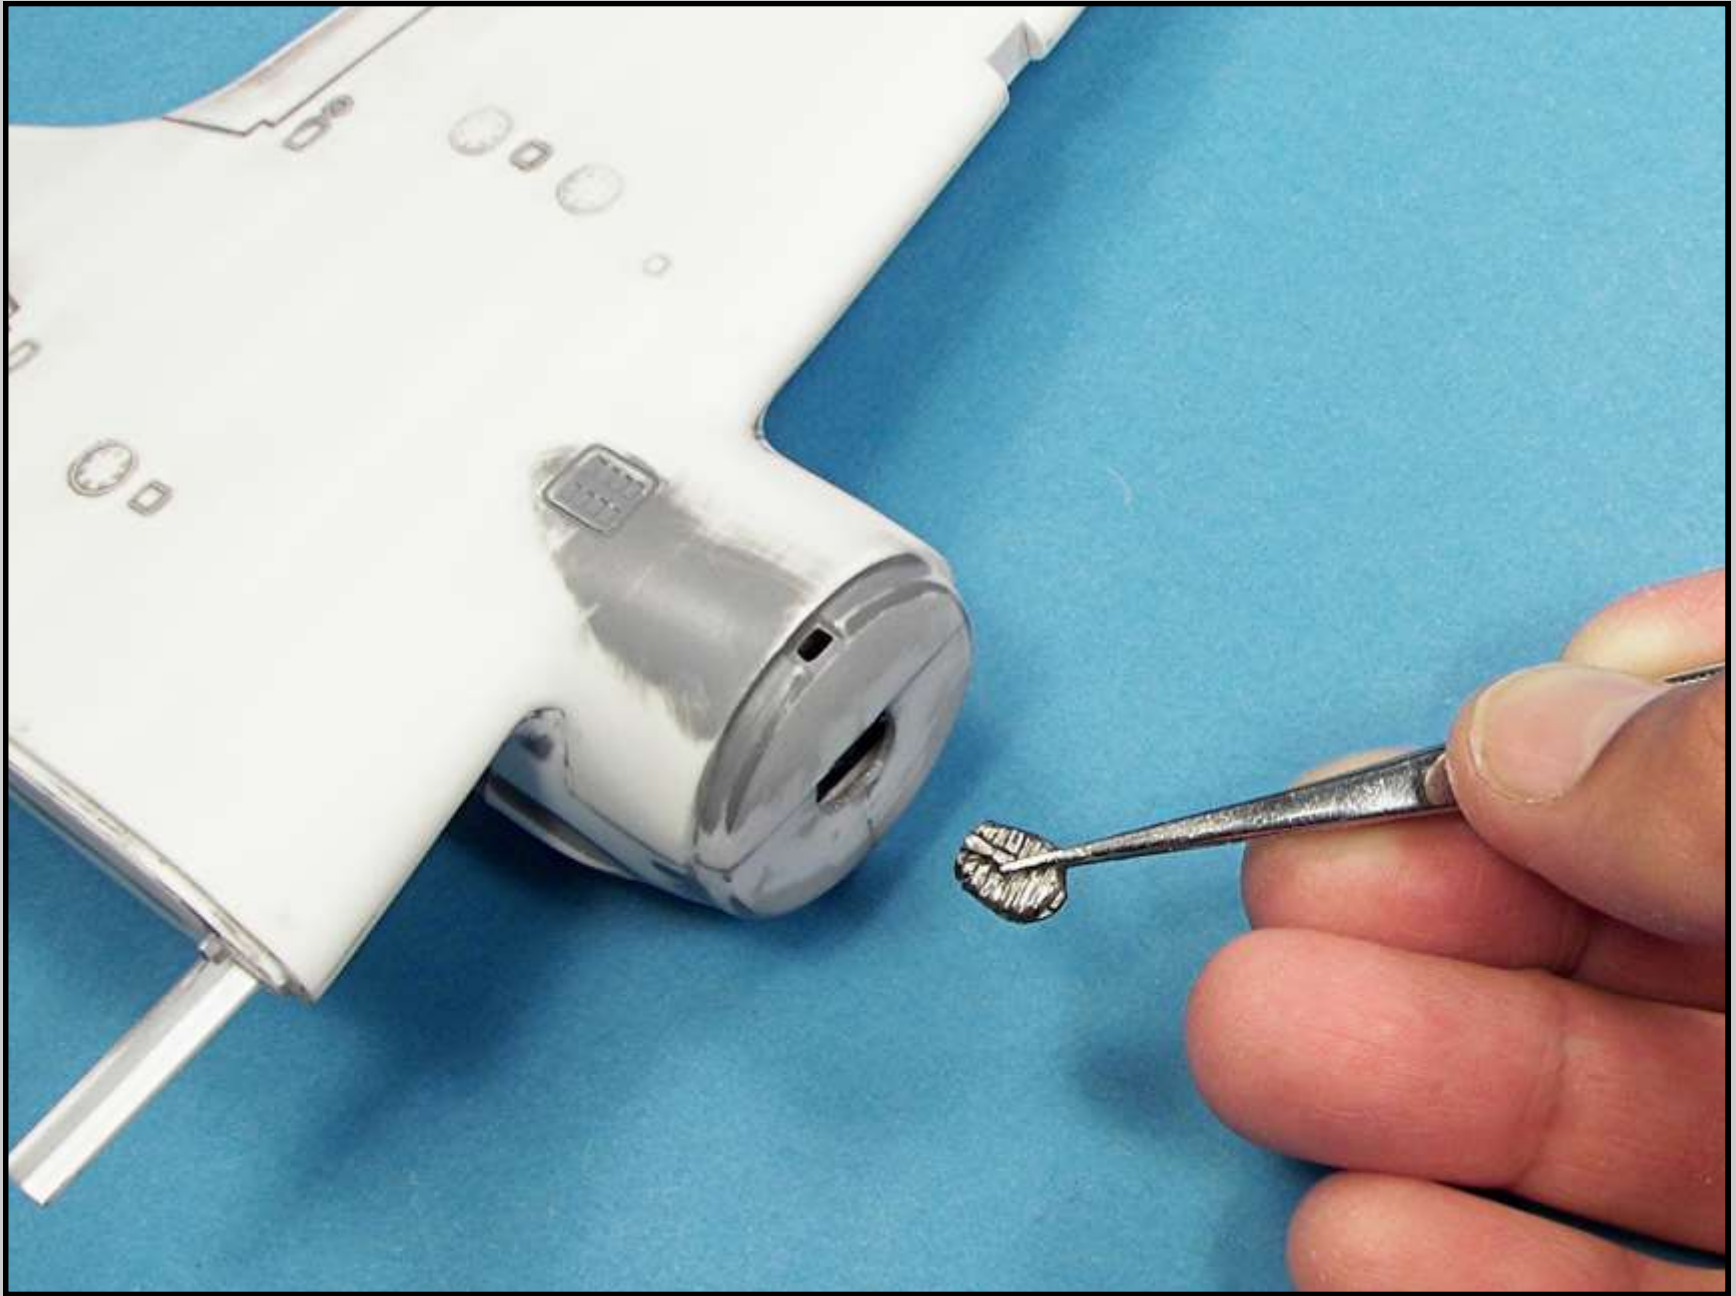

**BUILDING AND DETAILING THE AMT/ERTL 1/48 SCALE B-26 MARAUDER  
PART-2**

**This PDF compliments the YouTube video of this project on our “Scale Modeling Channel” .**

eduard *Team* 1/48 FE 372 + 49 372 interior