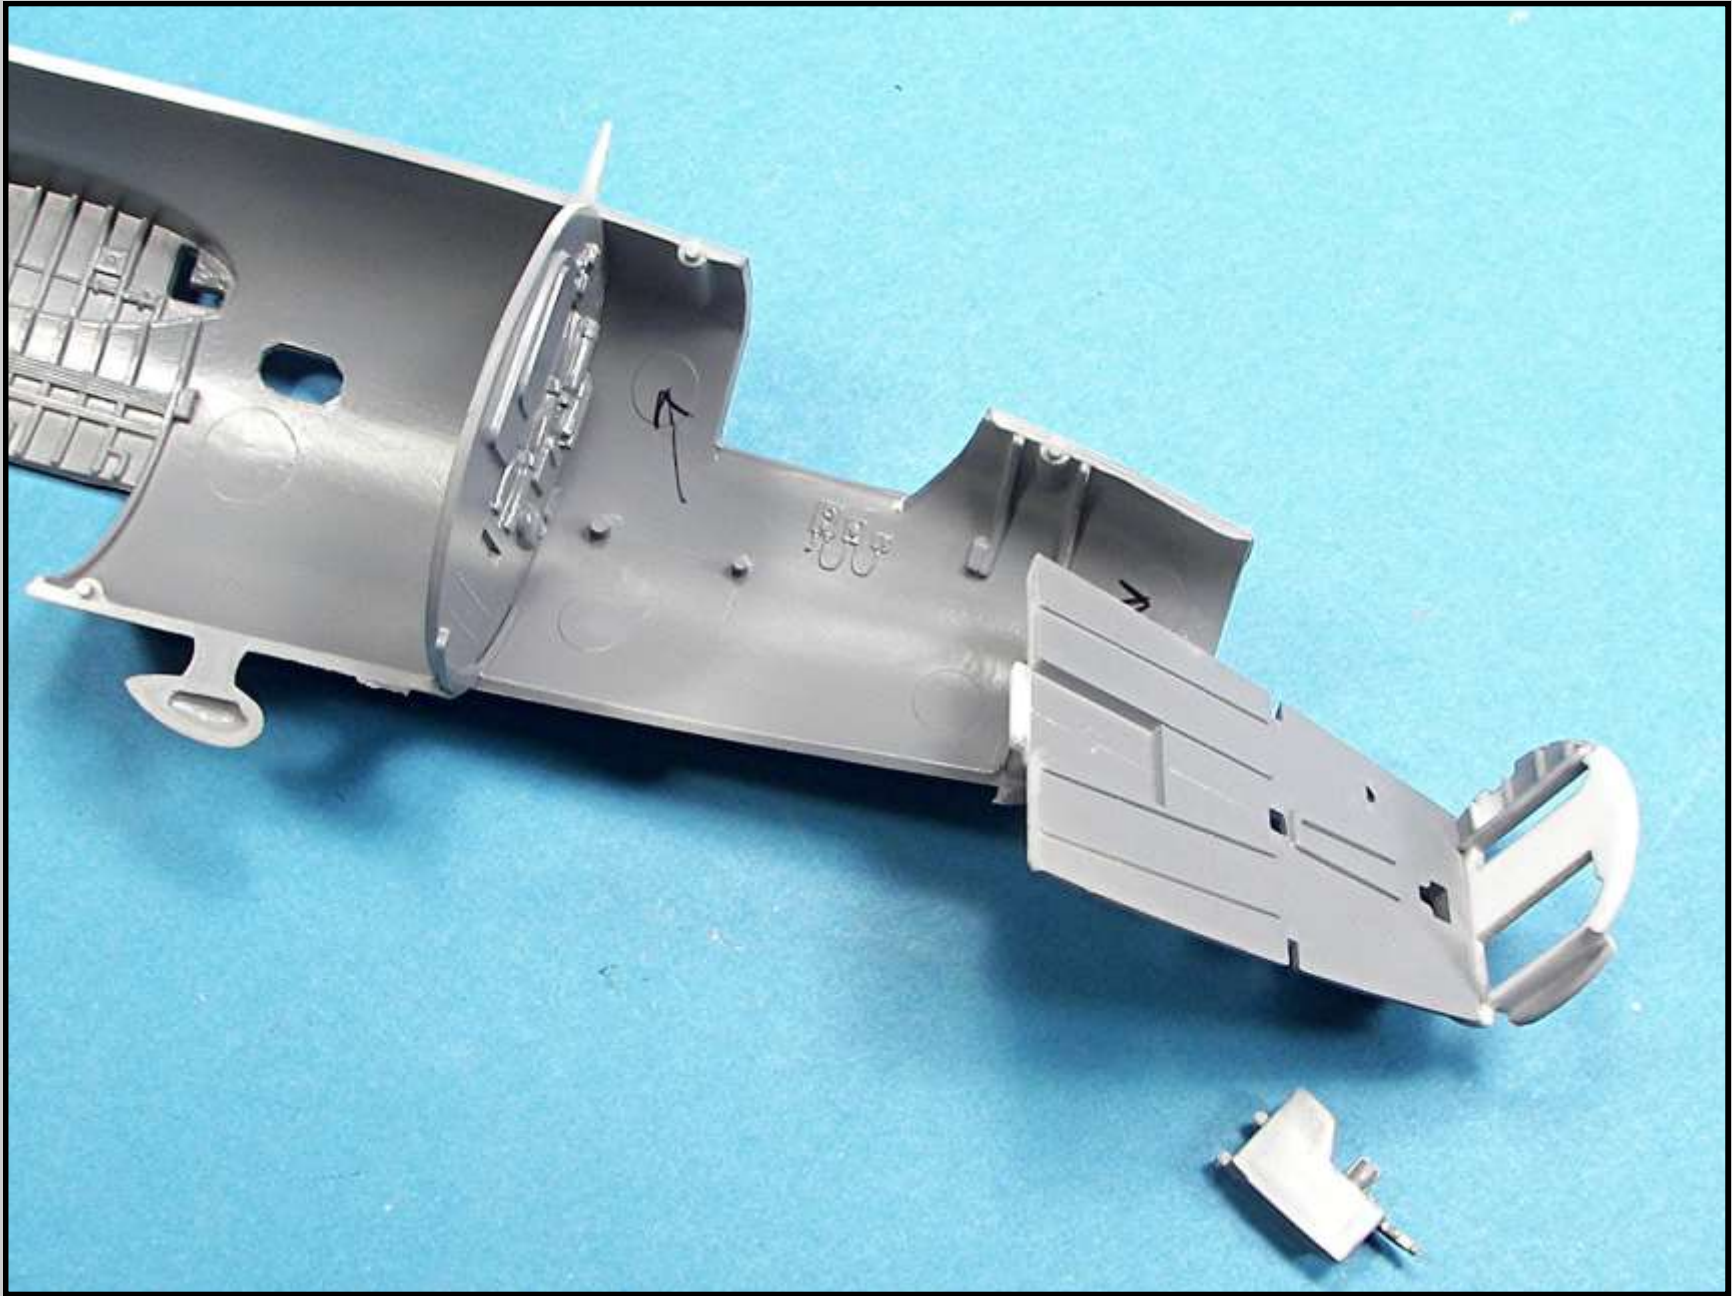

**BUILDING AND DETAILING THE AMT/ERTL 1/48 SCALE B-26 MARAUDER  
PART-2**

**This PDF compliments the YouTube video of this project on our “Scale Modeling Channel” .**

eduard *Team* 1/48 FE 372 + 49 372 interior