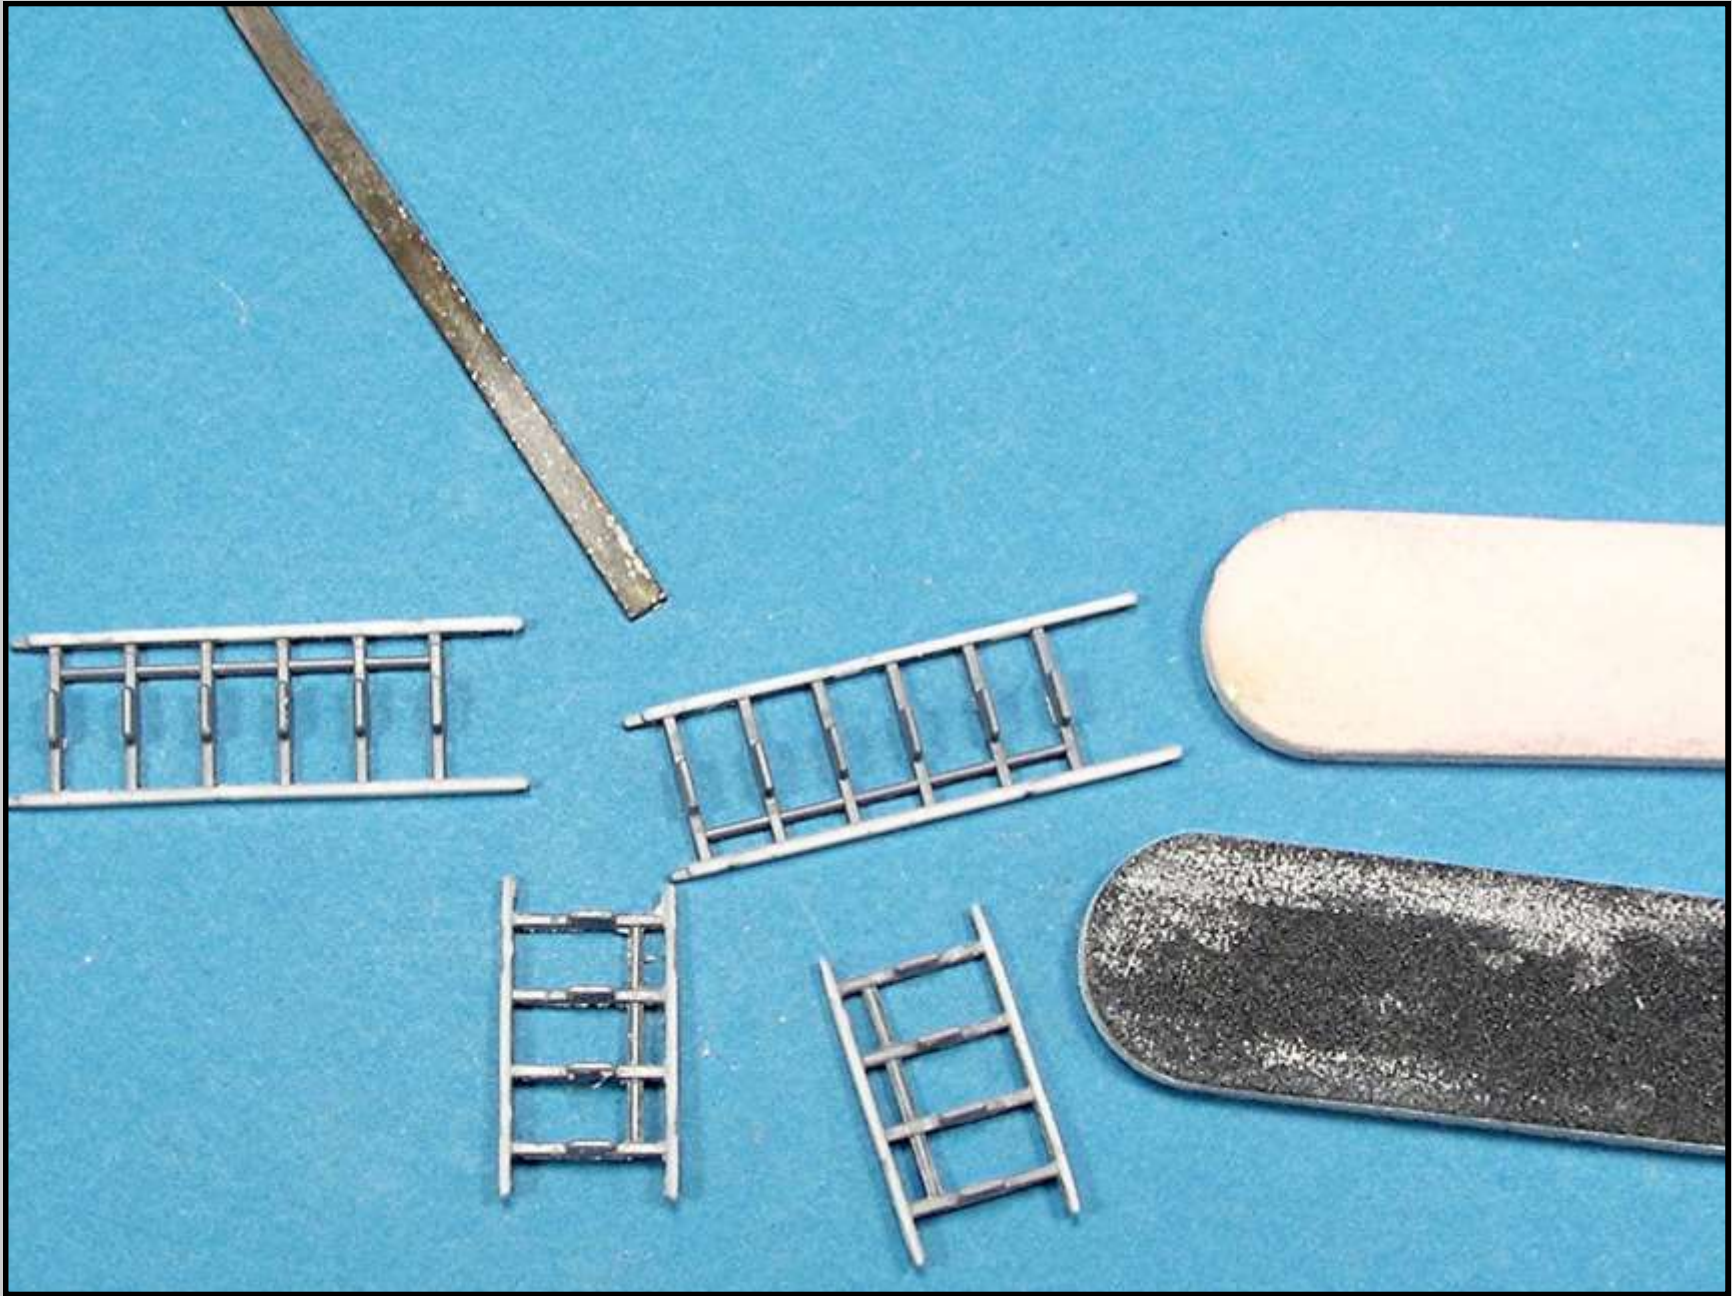

**BUILDING AND DETAILING THE AMT/ERTL 1/48 SCALE B-26 MARAUDER  
PART-2**

**This PDF compliments the YouTube video of this project on our “Scale Modeling Channel” .**

eduard *Team* 1/48 FE 372 + 49 372 interior