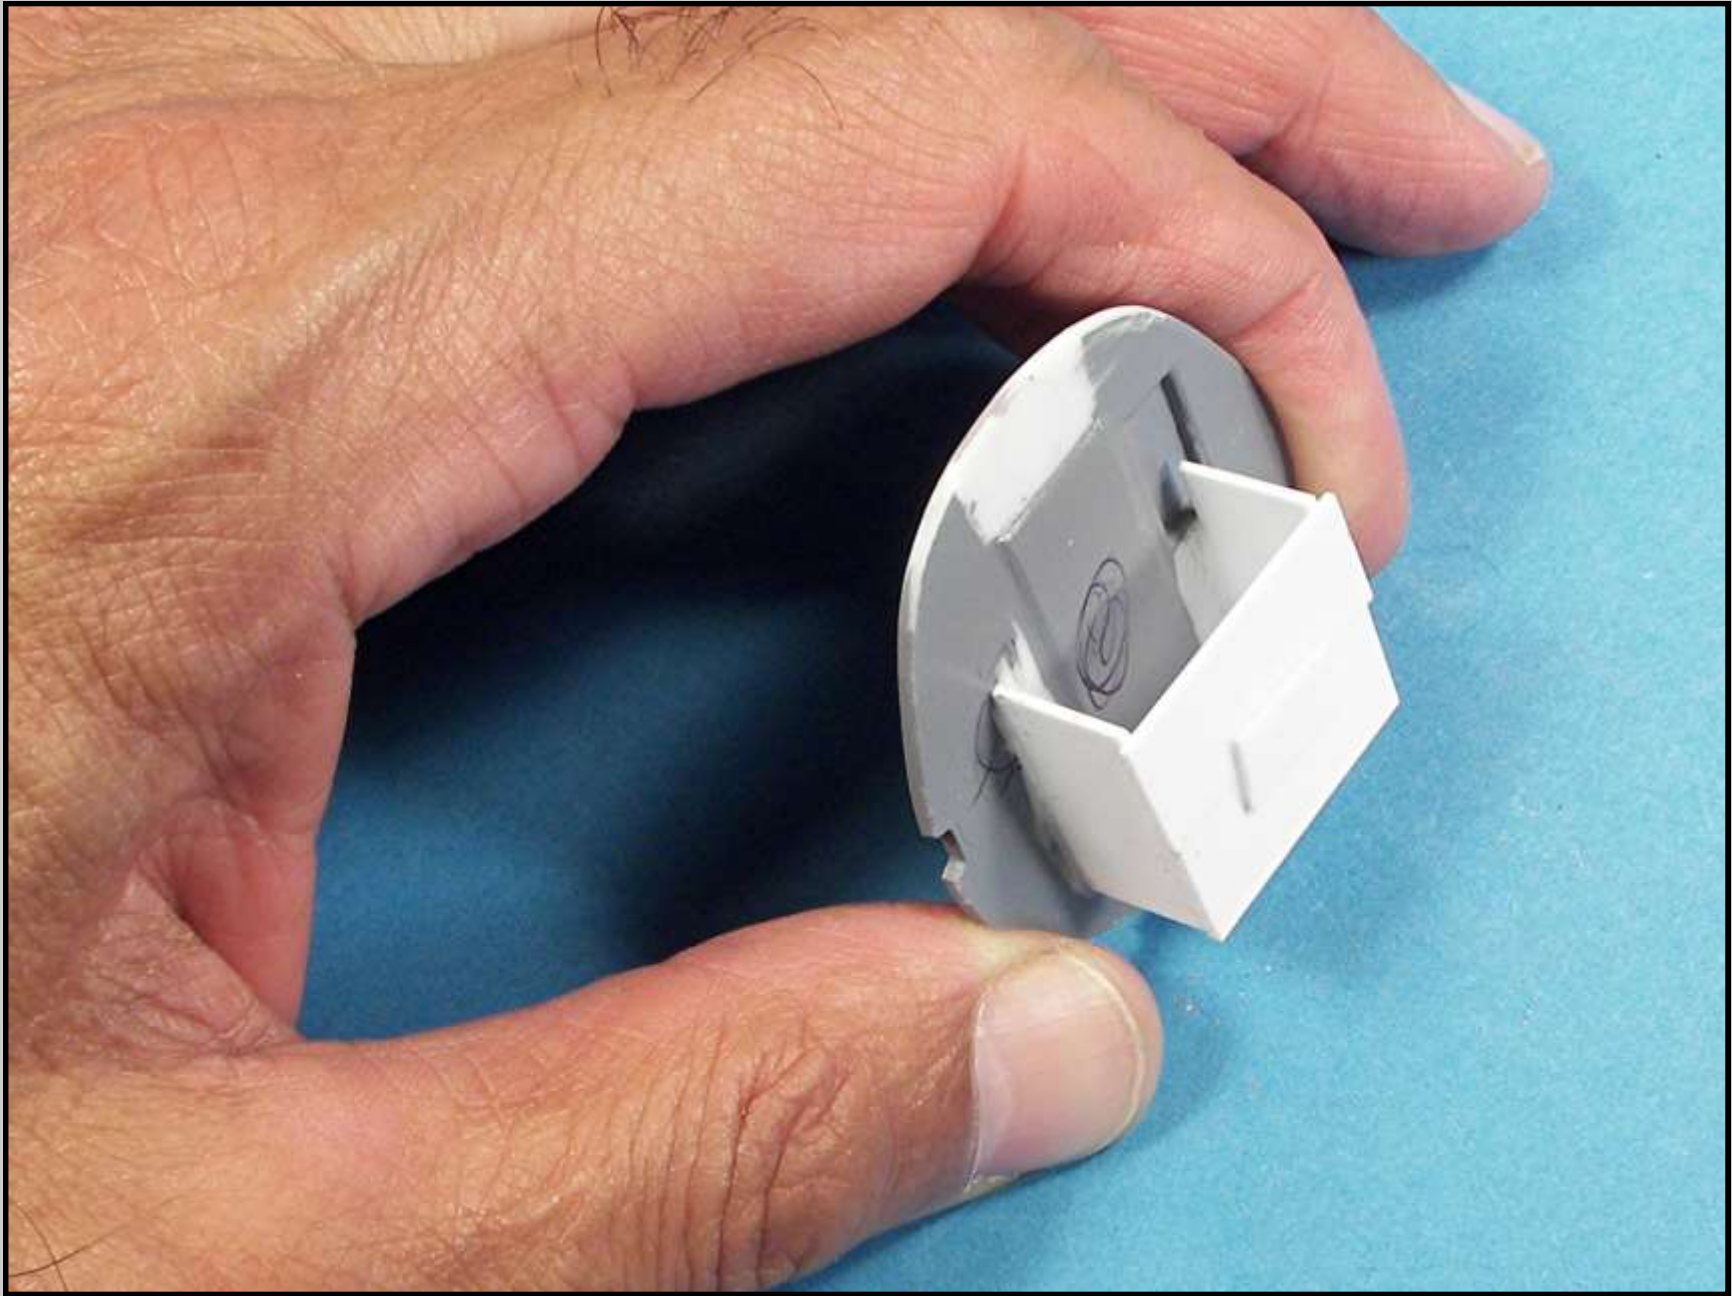

**BUILDING AND DETAILING THE AMT/ERTL 1/48 SCALE B-26 MARAUDER  
PART-2**

**This PDF compliments the YouTube video of this project on our “Scale Modeling Channel” .**

eduard *Team* 1/48 FE 372 + 49 372 interior