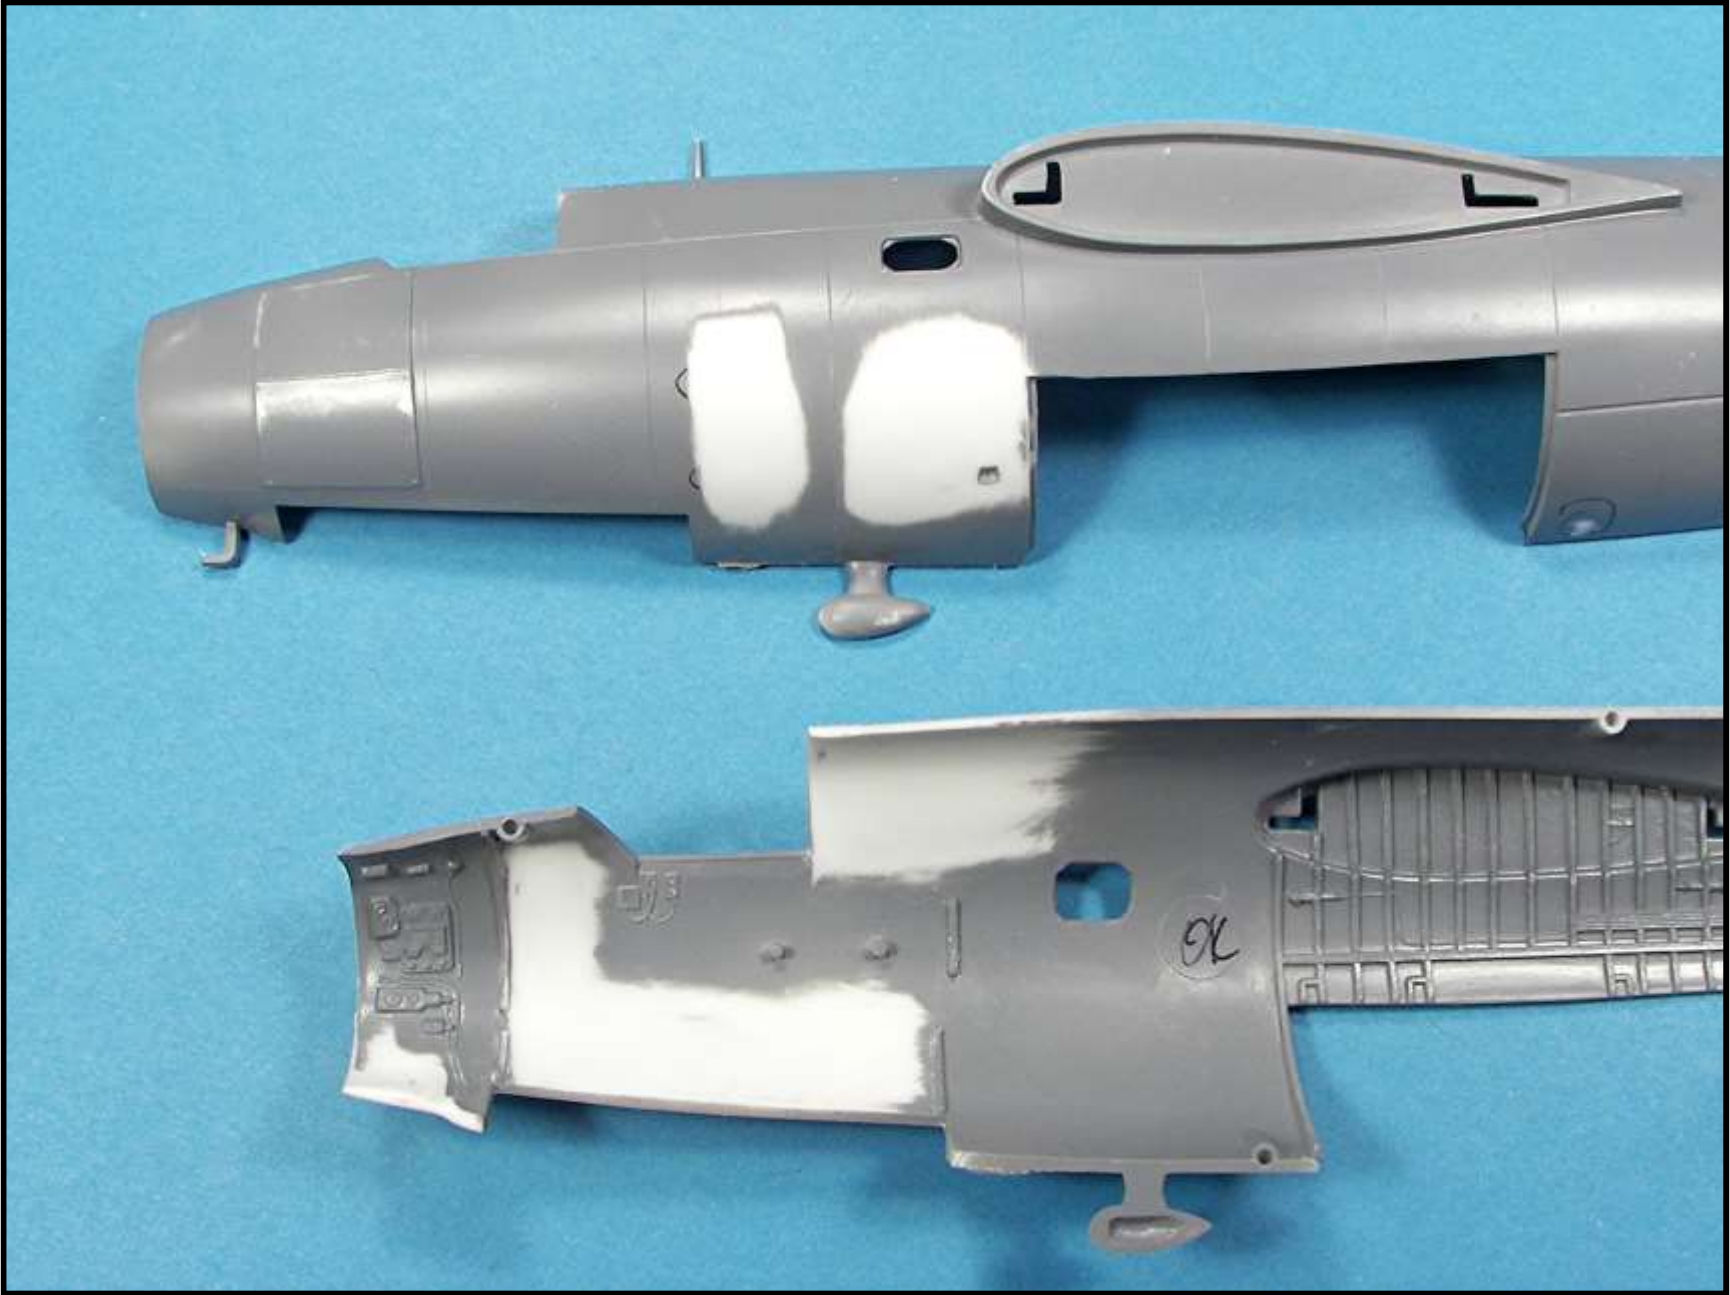

**BUILDING AND DETAILING THE AMT/ERTL 1/48 SCALE B-26 MARAUDER  
PART-2**

**This PDF compliments the YouTube video of this project on our “Scale Modeling Channel” .**

eduard *Team* 1/48 FE 372 + 49 372 interior