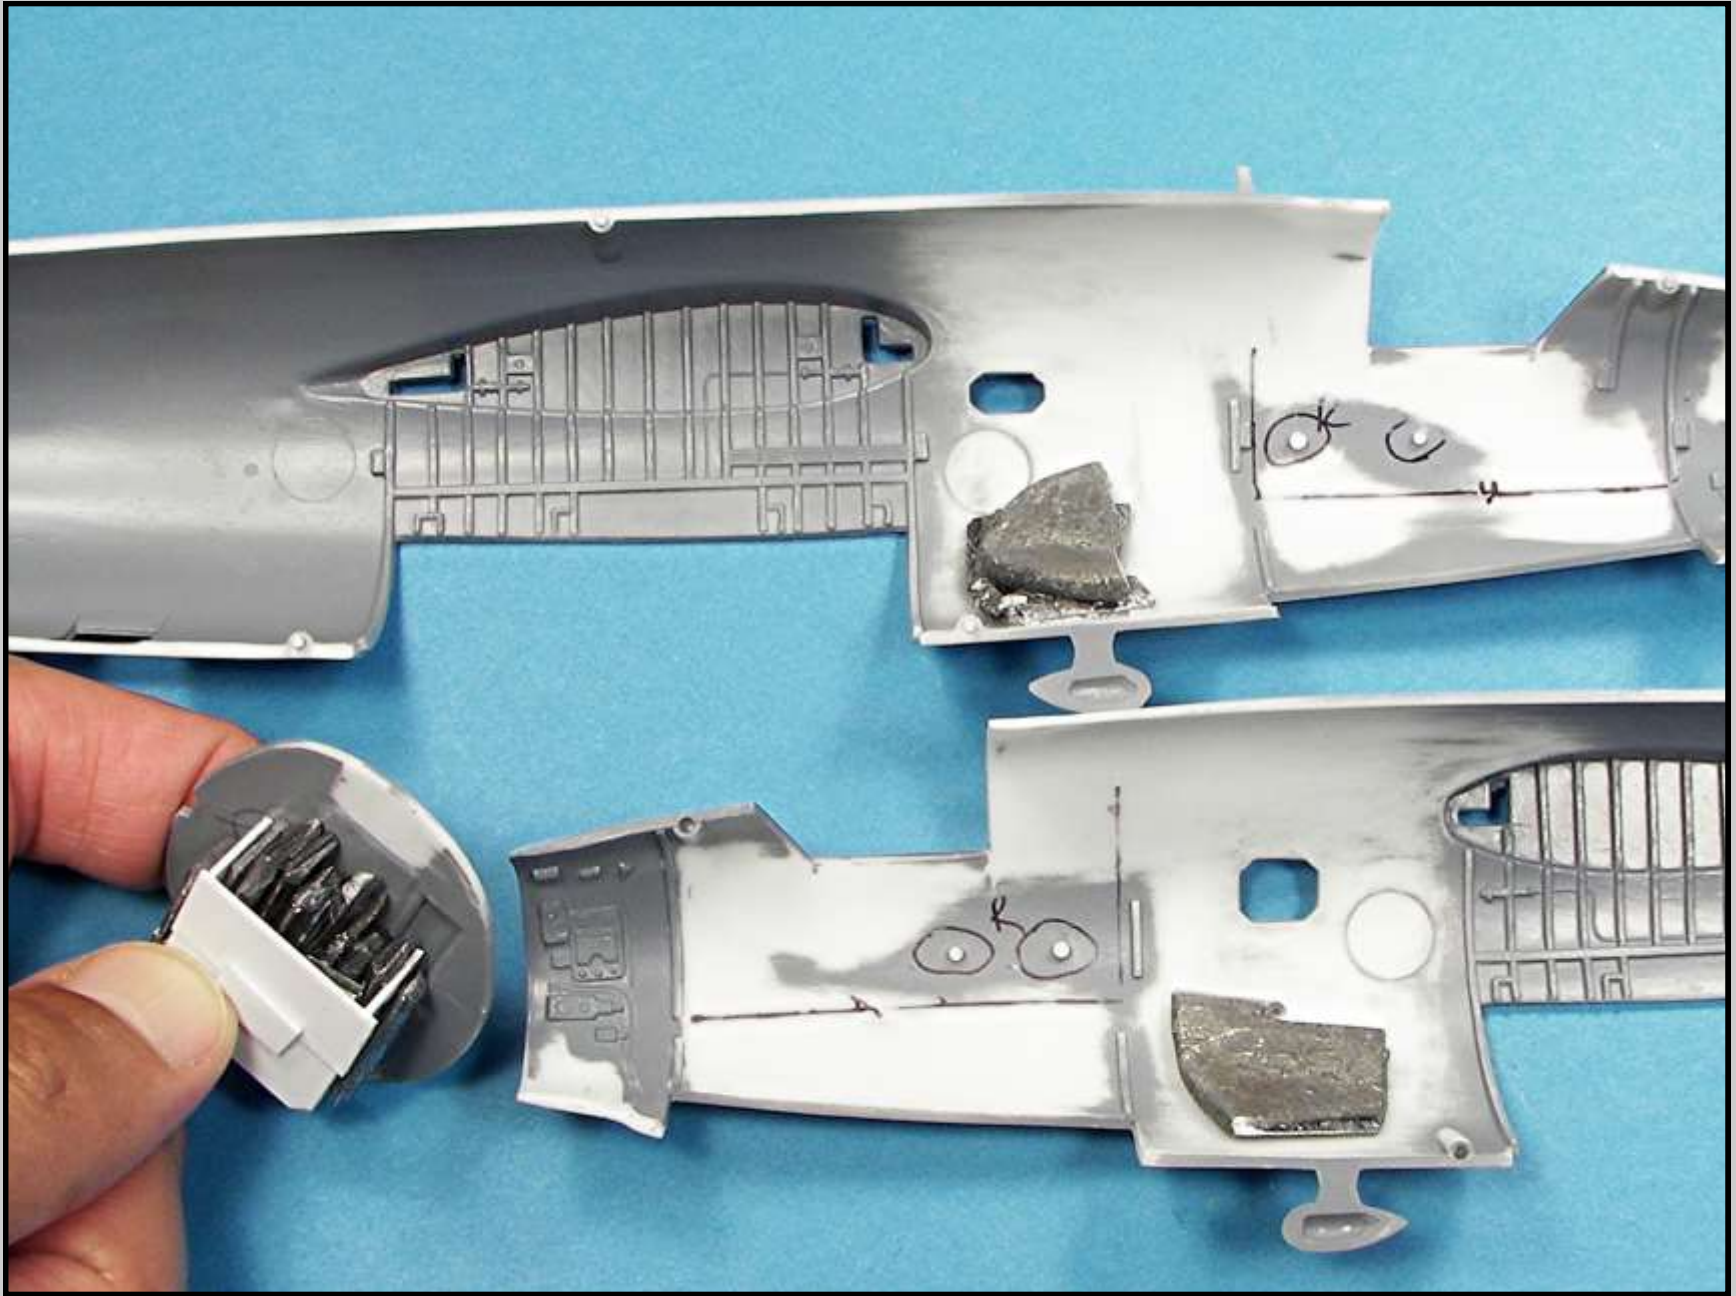

**BUILDING AND DETAILING THE AMT/ERTL 1/48 SCALE B-26 MARAUDER  
PART-2**

**This PDF compliments the YouTube video of this project on our “Scale Modeling Channel” .**

eduard *Team* 1/48 FE 372 + 49 372 interior