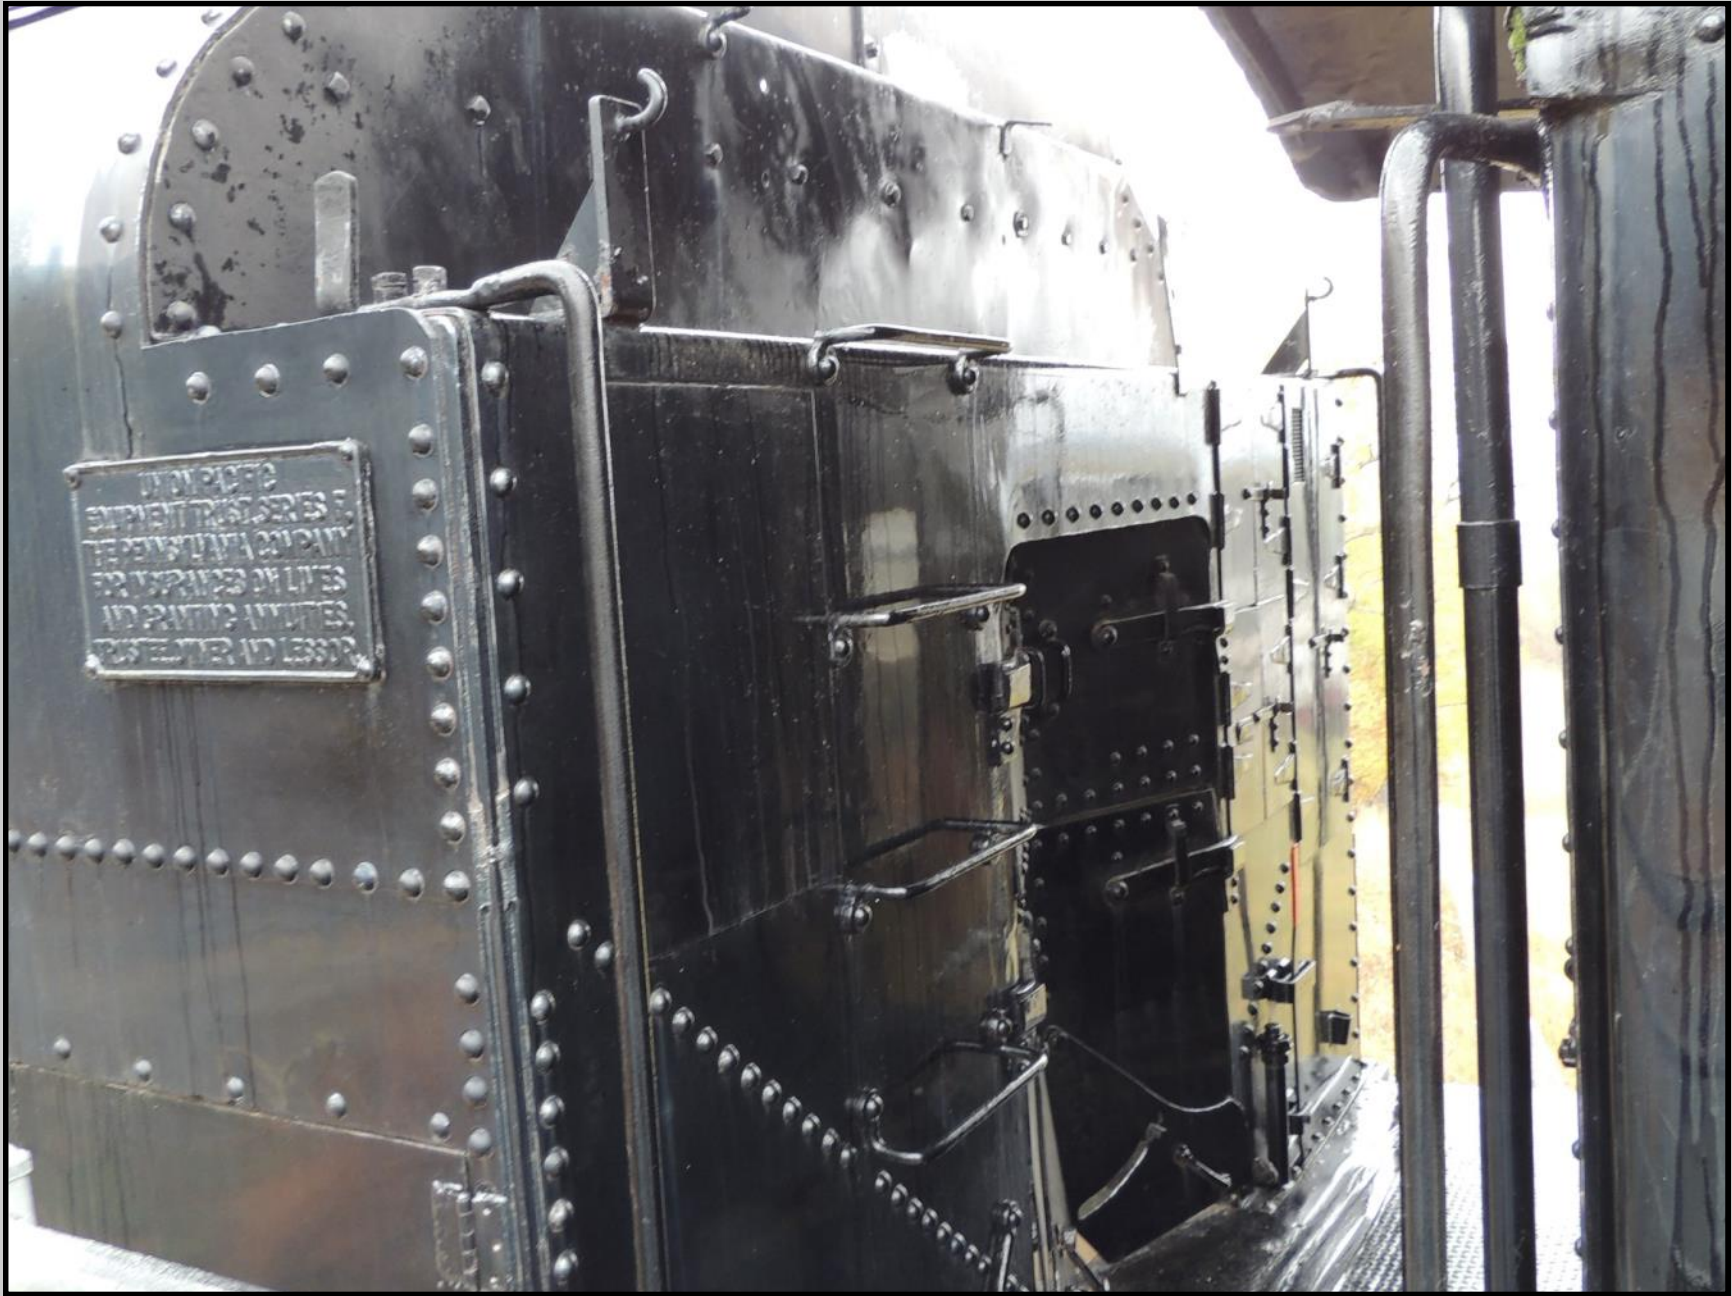

THIS WESTERN PACIFIC BIG BOY LOCOMOTIVE IS LOCATED IN OMAHA, NEBRASKA

UNION PACIFIC

AMERICAN
LOCOMOTIVE COMPANY
72780
SCHENECTADY WORKS
NOVEMBER 1849

8052430

FIRE HOSE ONLY