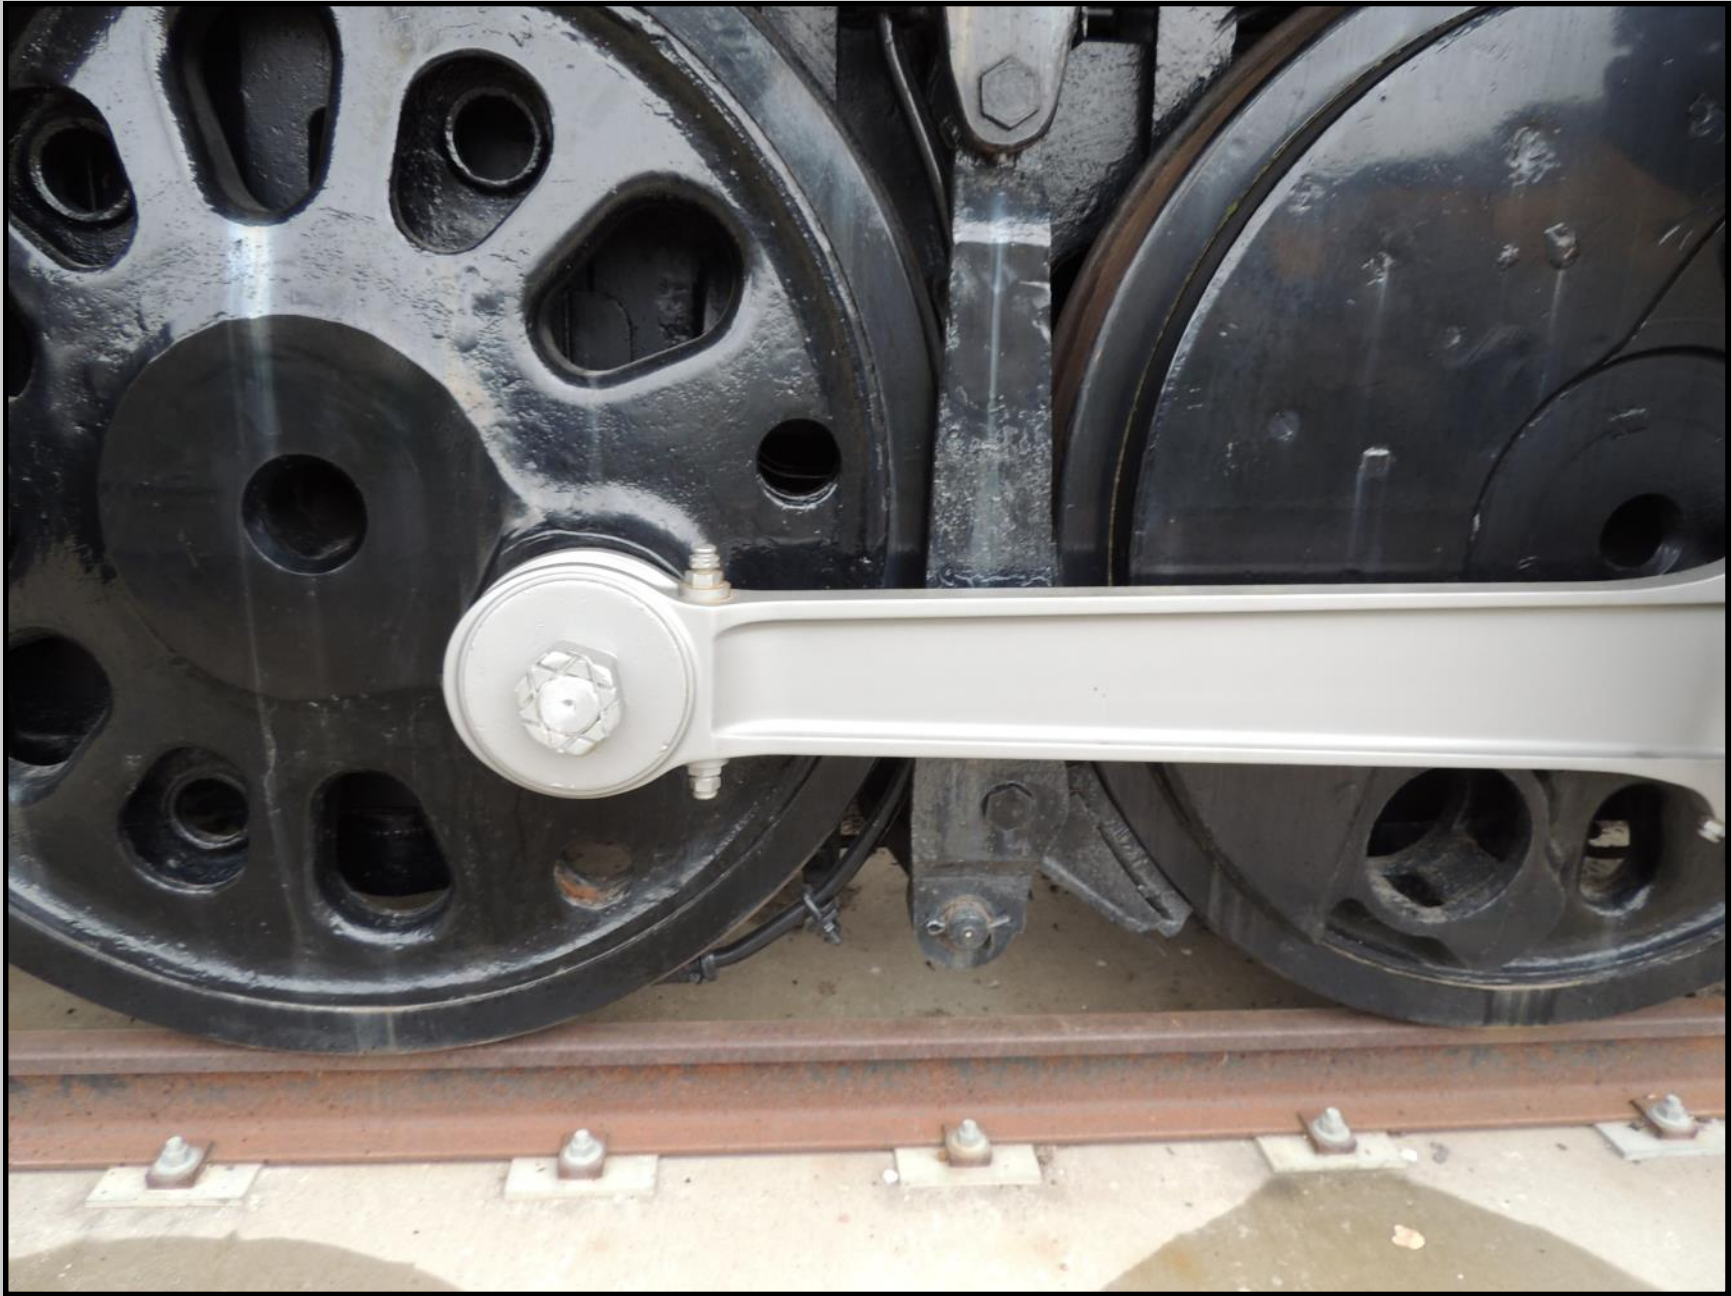

THIS WESTERN PACIFIC BIG BOY LOCOMOTIVE IS LOCATED IN OMAHA, NEBRASKA

UNION PACIFIC

AMERICAN
LOCOMOTIVE COMPANY
72780
SCHENECTADY WORKS
NOVEMBER 1849

8052430

FIRE HOSE ONLY