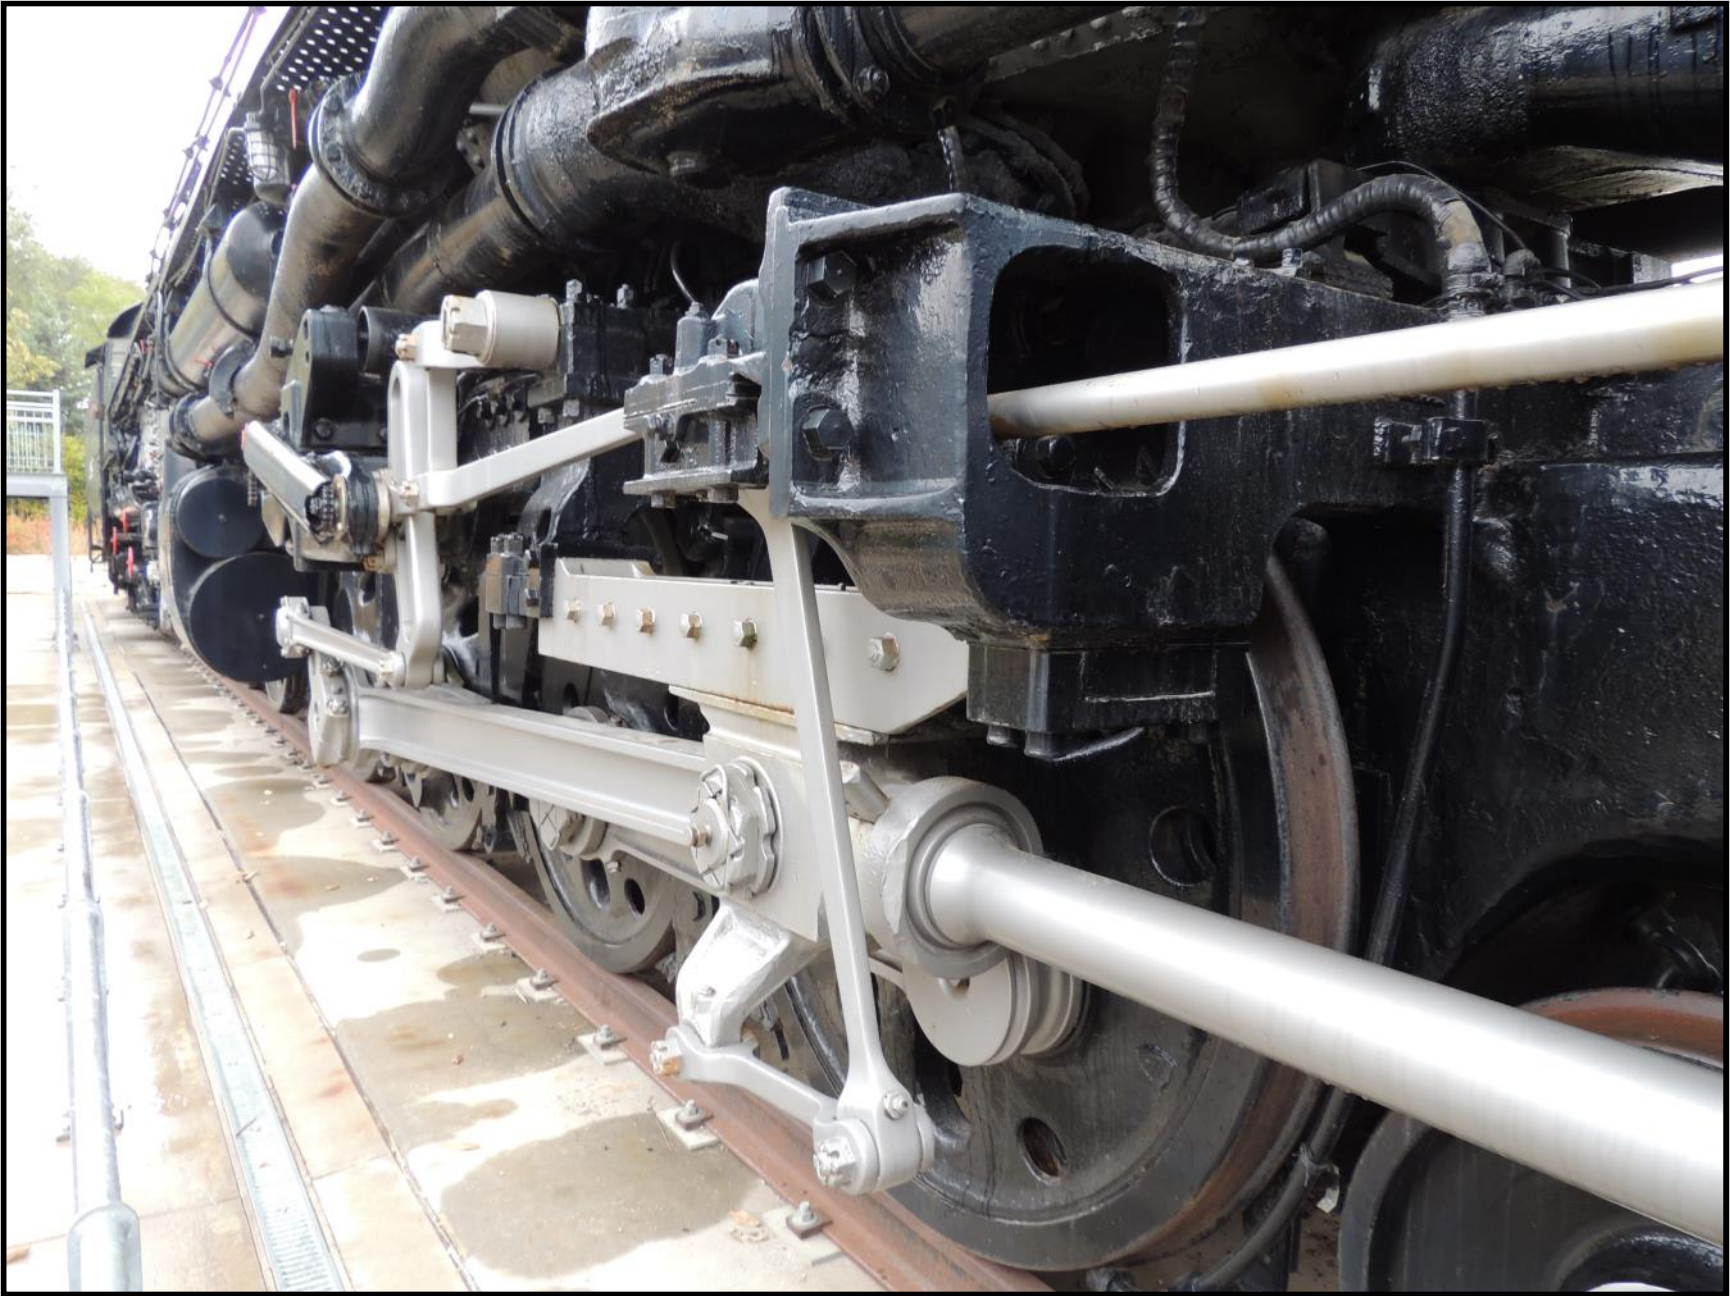

THIS WESTERN PACIFIC BIG BOY LOCOMOTIVE IS LOCATED IN OMAHA, NEBRASKA

UNION PACIFIC

AMERICAN
LOCOMOTIVE COMPANY
72780
SCHENECTADY WORKS
NOVEMBER 1849

8052430

FIRE HOSE ONLY