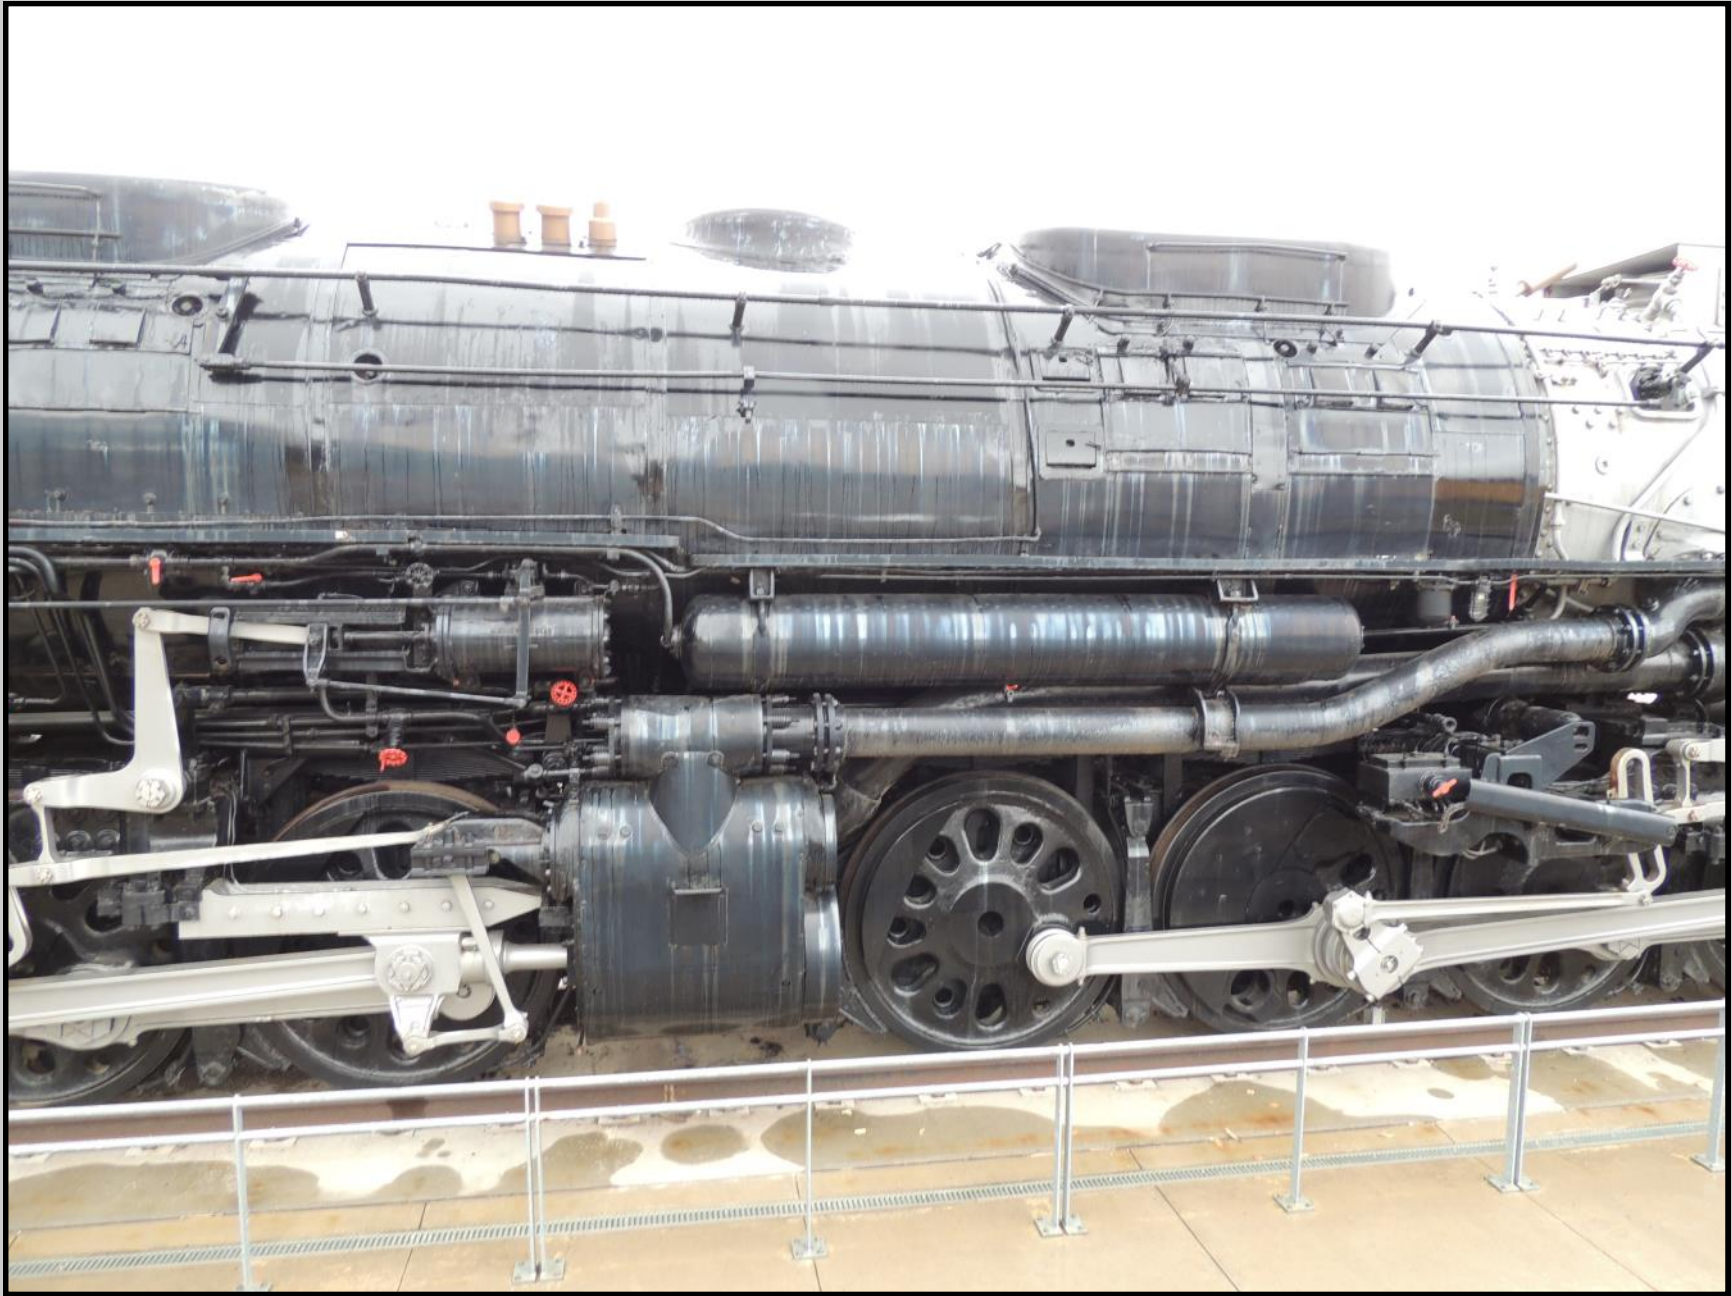

THIS WESTERN PACIFIC BIG BOY LOCOMOTIVE IS LOCATED IN OMAHA, NEBRASKA

UNION PACIFIC

AMERICAN
LOCOMOTIVE COMPANY
72780
SCHENECTADY WORKS
NOVEMBER 1849

8052430

FIRE HOSE ONLY