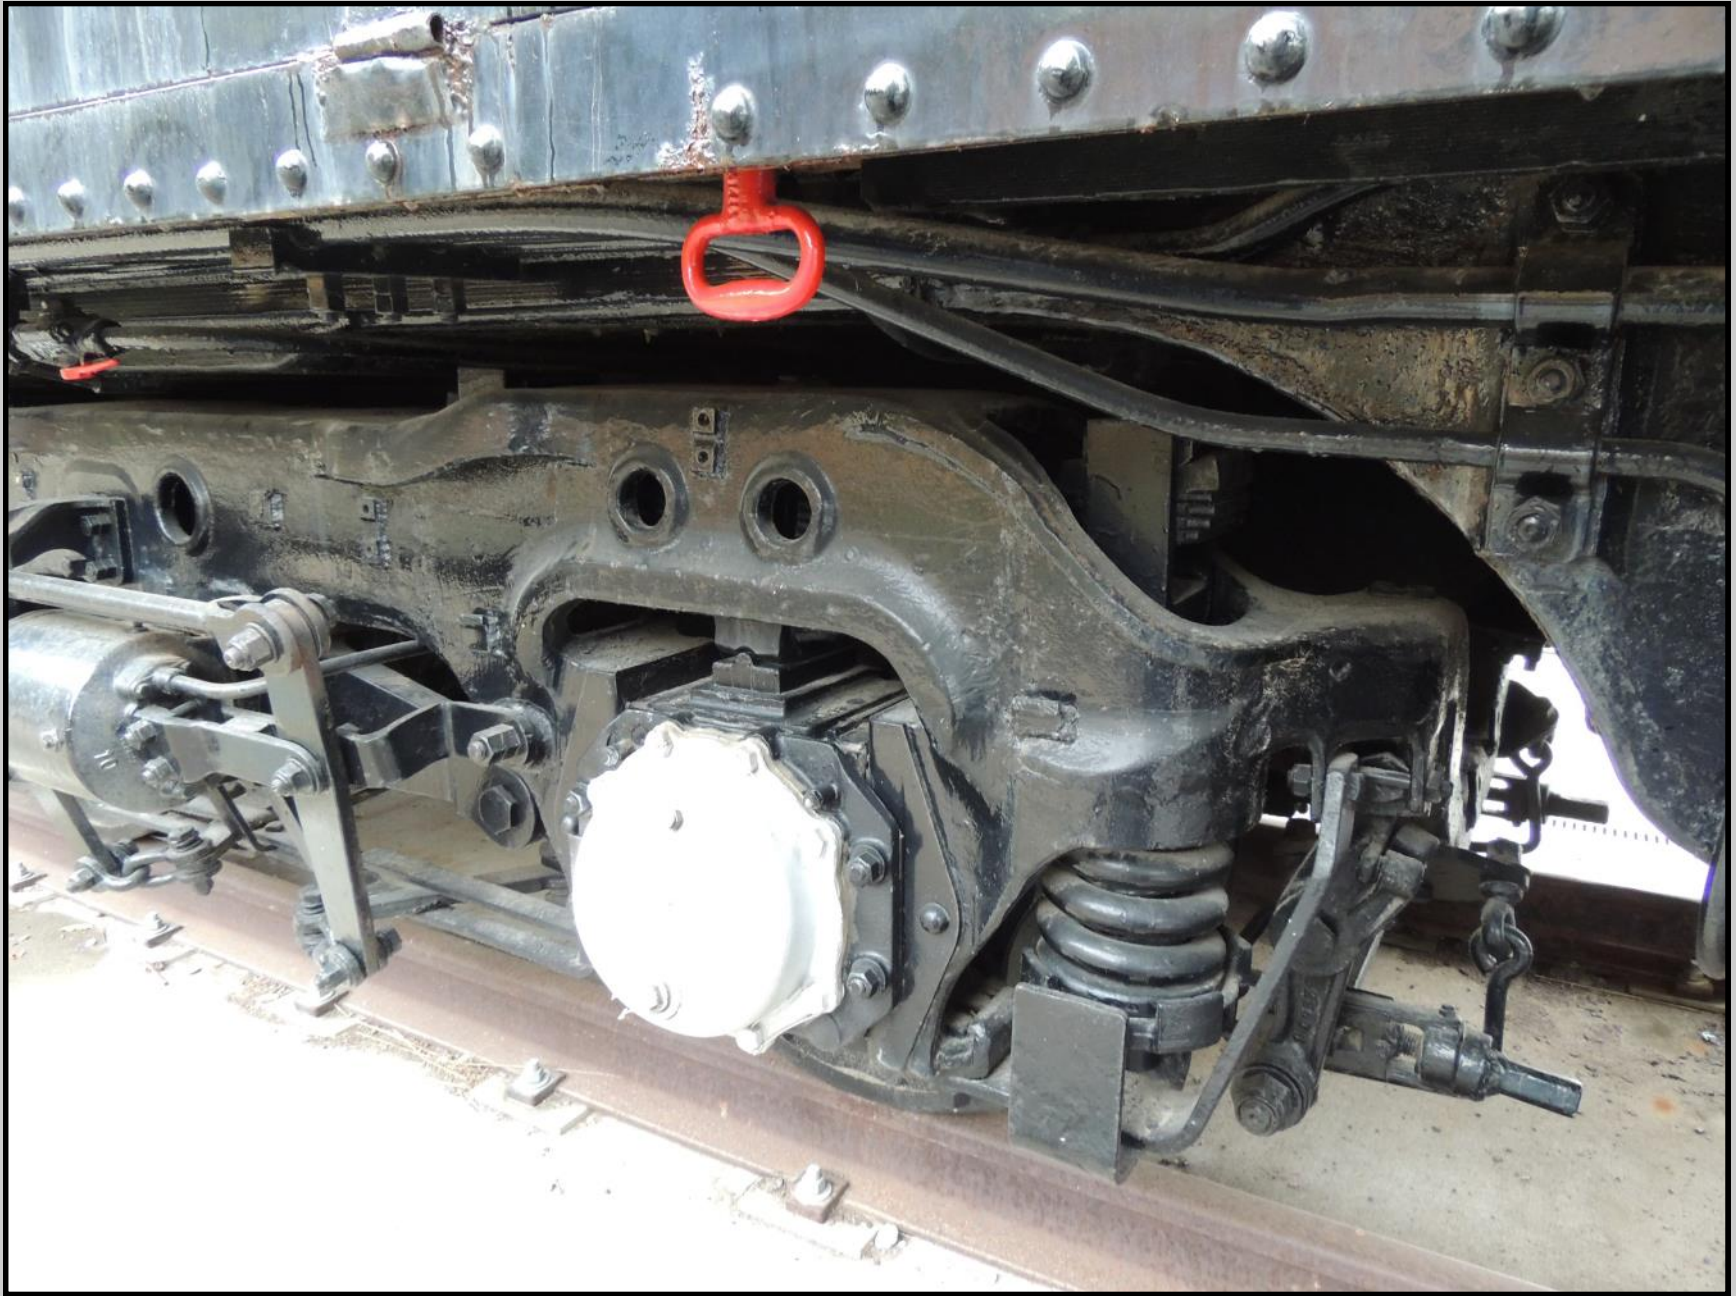

THIS WESTERN PACIFIC BIG BOY LOCOMOTIVE IS LOCATED IN OMAHA, NEBRASKA

UNION PACIFIC

AMERICAN
LOCOMOTIVE COMPANY
72780
SCHENECTADY WORKS
NOVEMBER 1849

8052430

FIRE HOSE ONLY