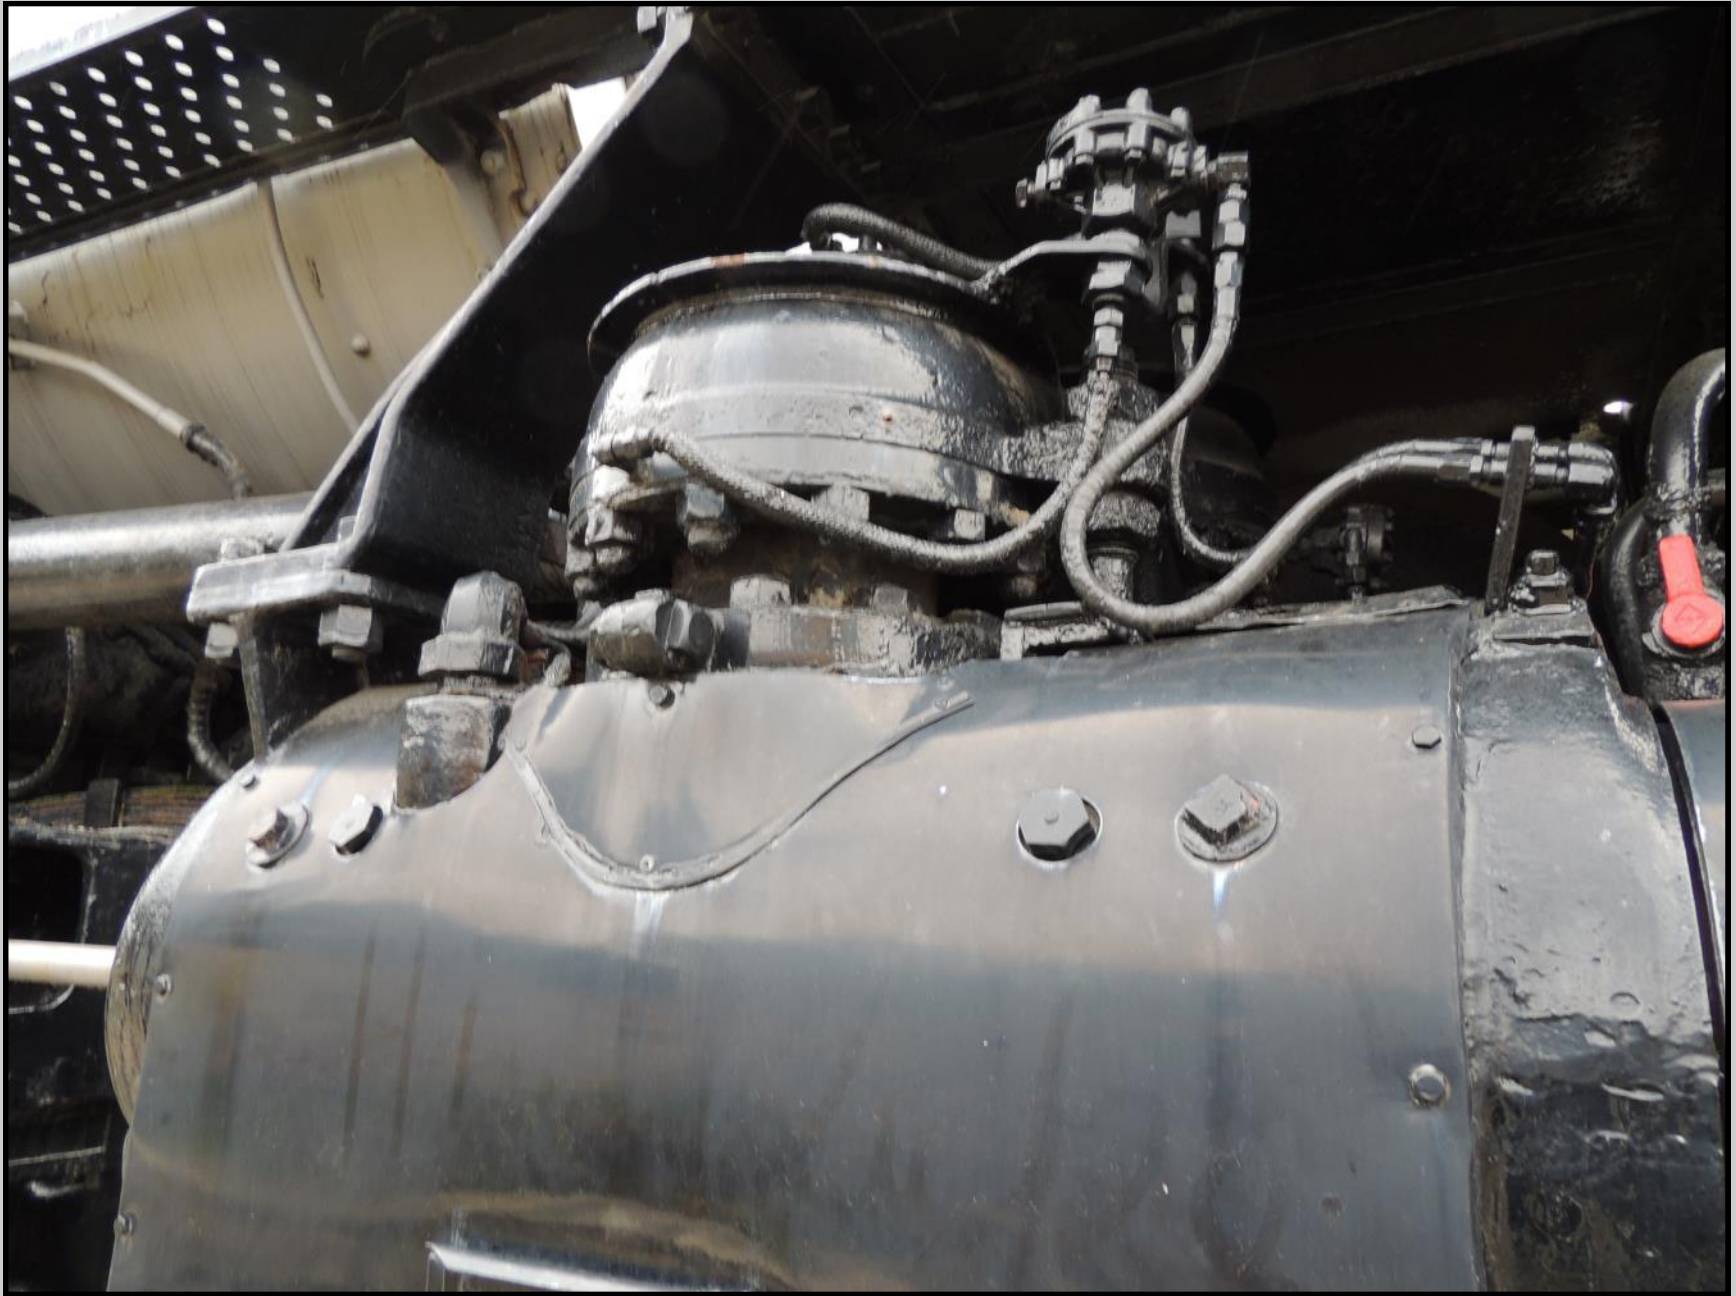

THIS WESTERN PACIFIC BIG BOY LOCOMOTIVE IS LOCATED IN OMAHA, NEBRASKA

UNION PACIFIC

AMERICAN
LOCOMOTIVE COMPANY
72780
SCHENECTADY WORKS
NOVEMBER 1849

8052430

FIRE HOSE ONLY