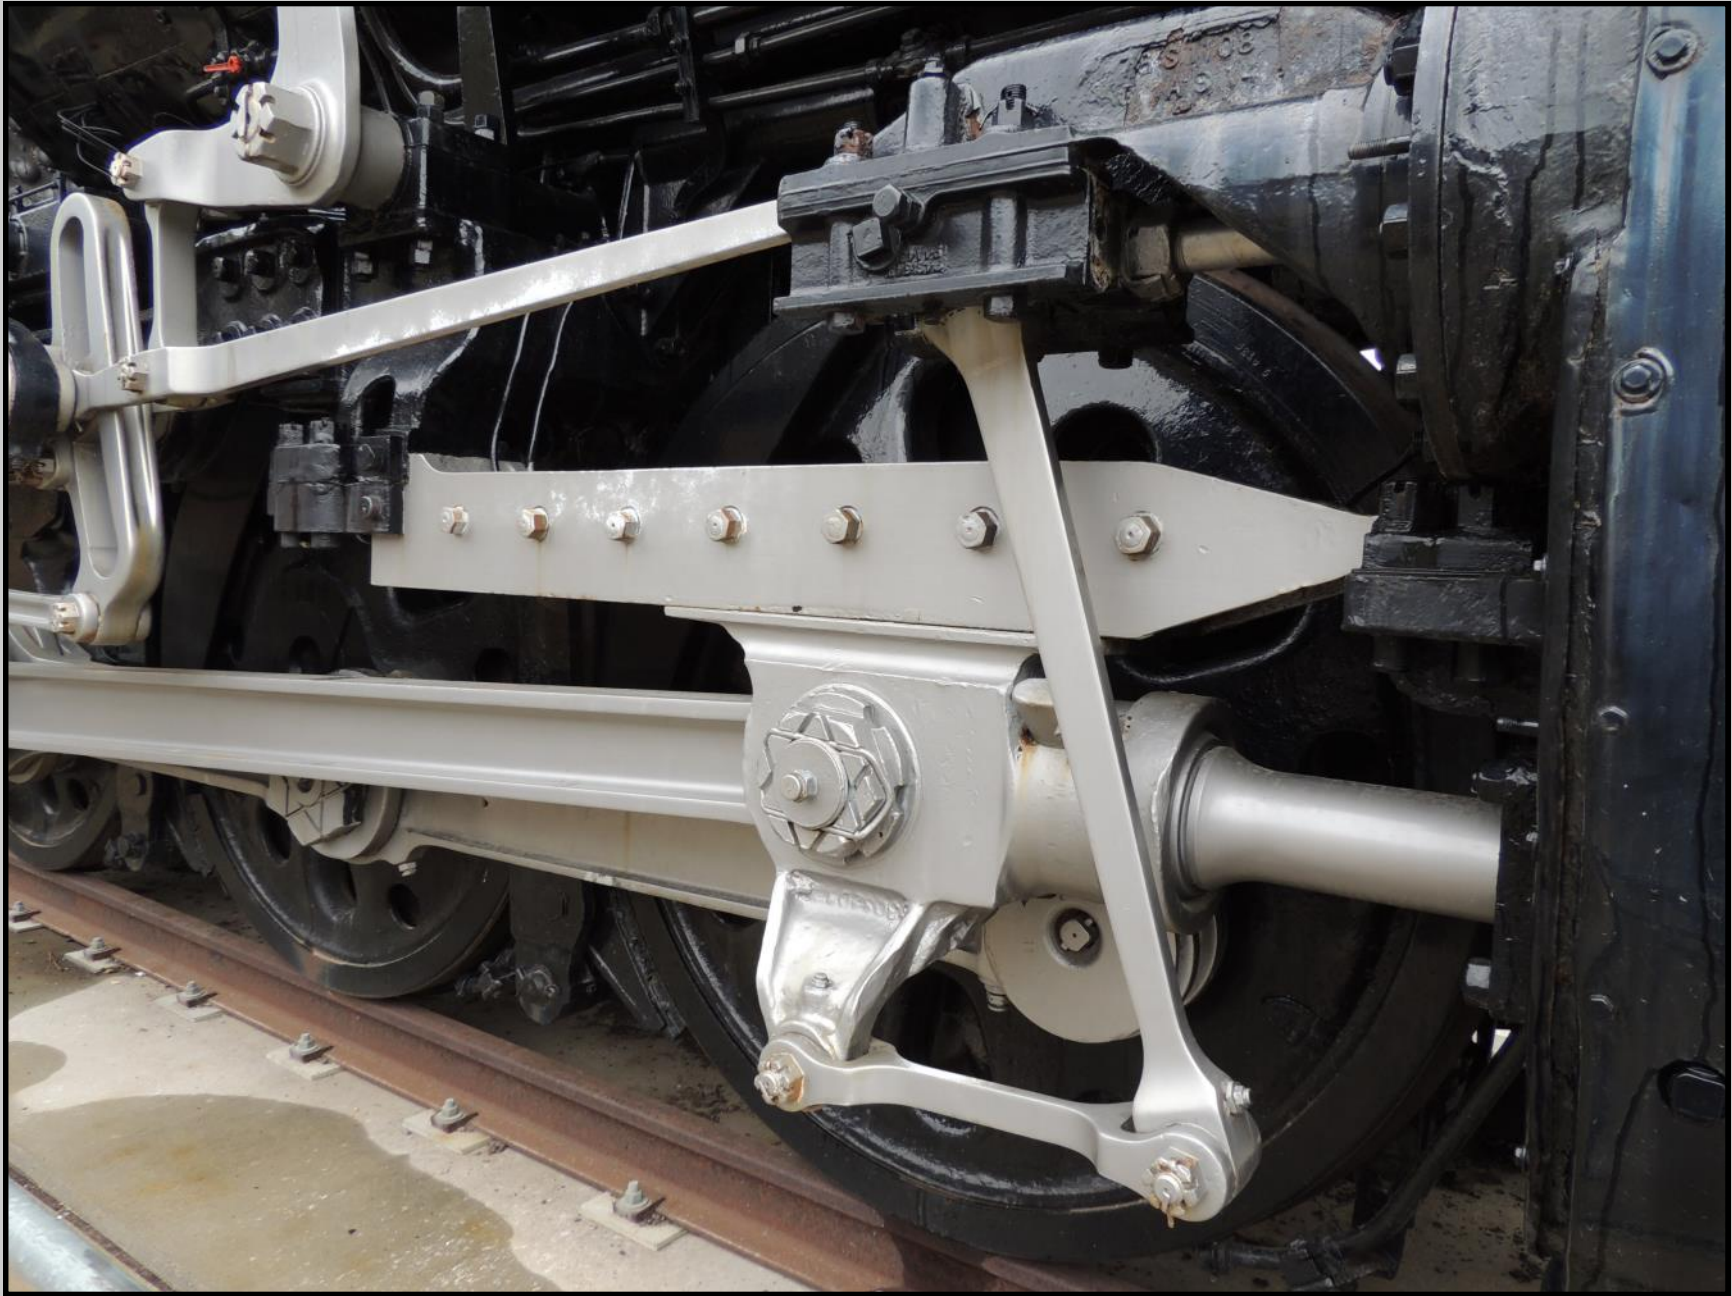

THIS WESTERN PACIFIC BIG BOY LOCOMOTIVE IS LOCATED IN OMAHA, NEBRASKA

UNION PACIFIC

AMERICAN
LOCOMOTIVE COMPANY
72780
SCHENECTADY WORKS
NOVEMBER 1849

8052430

FIRE HOSE ONLY