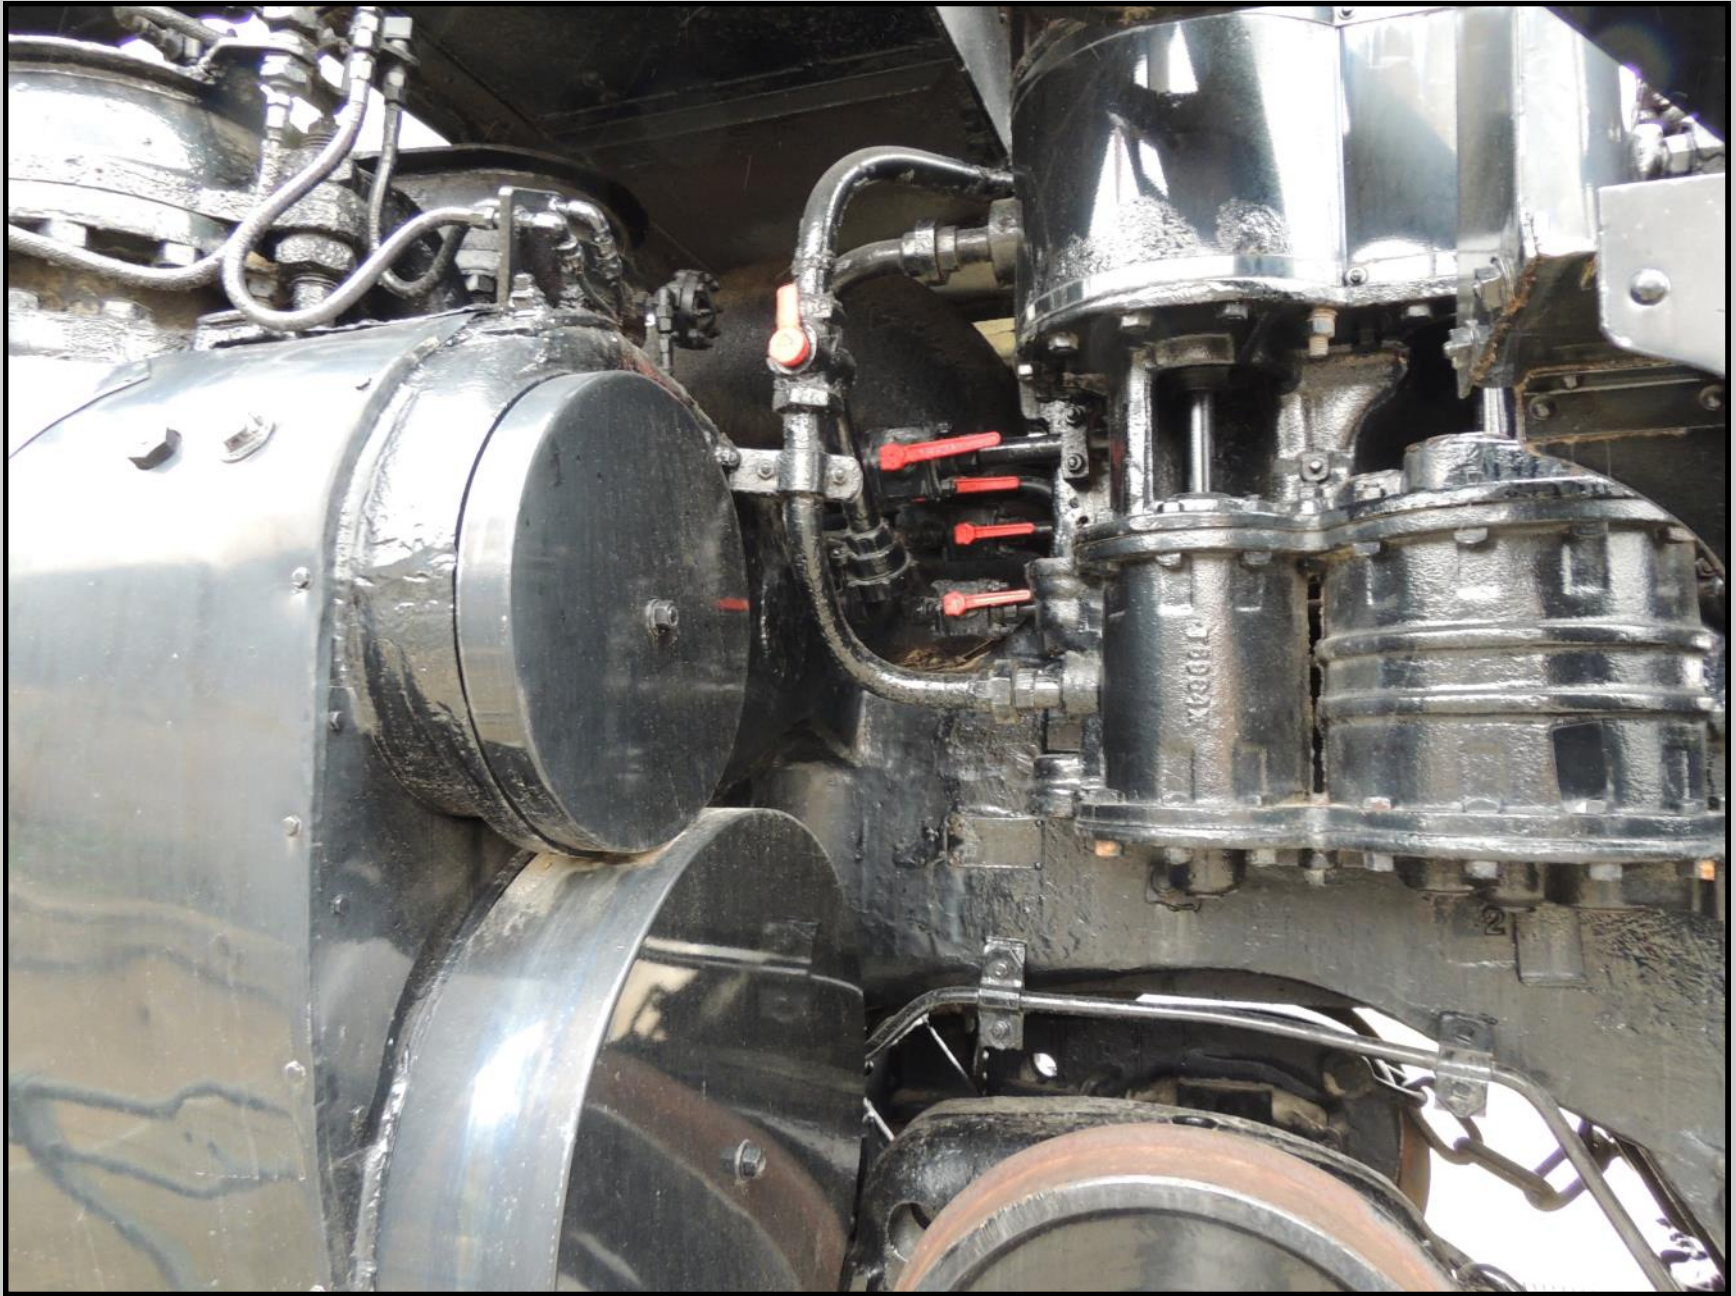

THIS WESTERN PACIFIC BIG BOY LOCOMOTIVE IS LOCATED IN OMAHA, NEBRASKA

UNION PACIFIC

AMERICAN
LOCOMOTIVE COMPANY
72780
SCHENECTADY WORKS
NOVEMBER 1849

8052430

FIRE HOSE ONLY