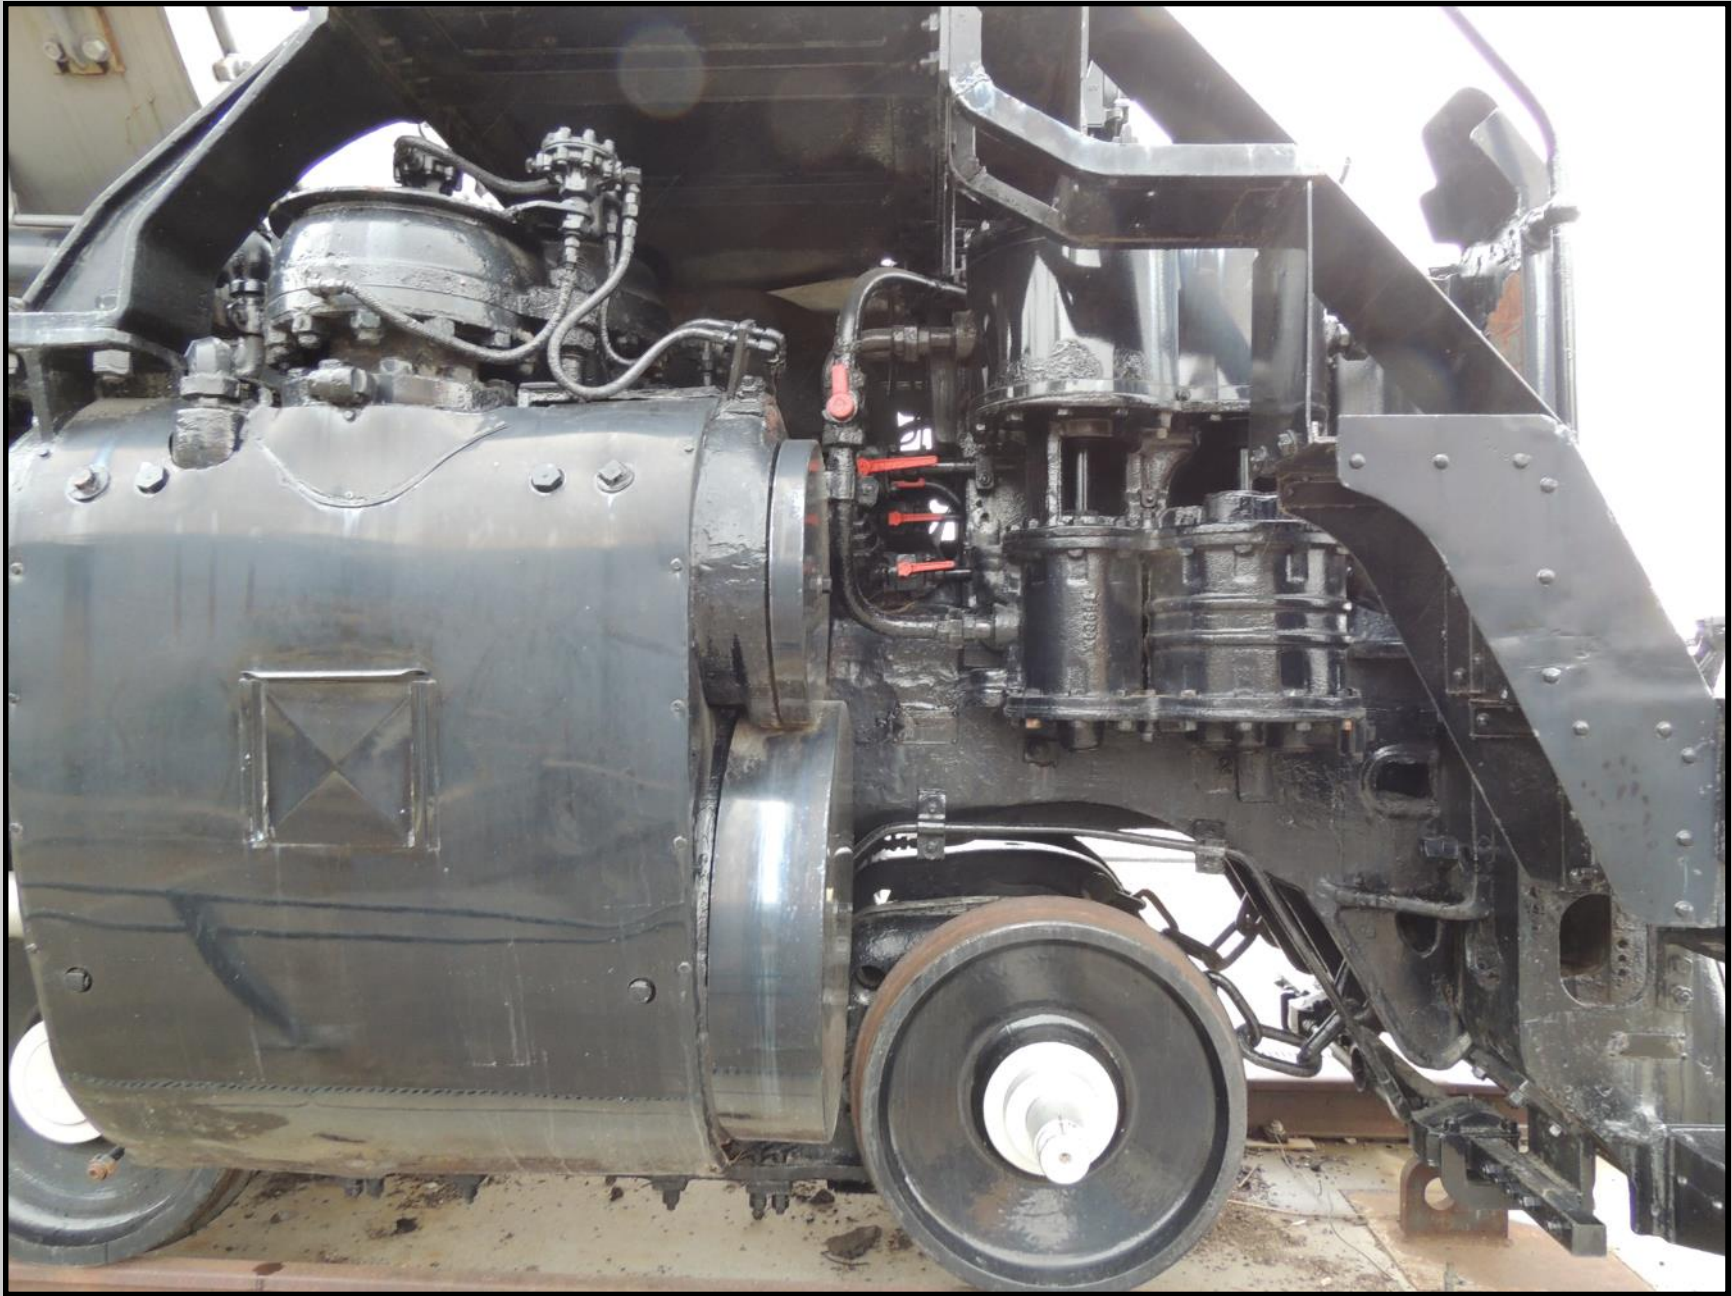

THIS WESTERN PACIFIC BIG BOY LOCOMOTIVE IS LOCATED IN OMAHA, NEBRASKA

UNION PACIFIC

AMERICAN
LOCOMOTIVE COMPANY
72780
SCHENECTADY WORKS
NOVEMBER 1849

8052430

FIRE HOSE ONLY