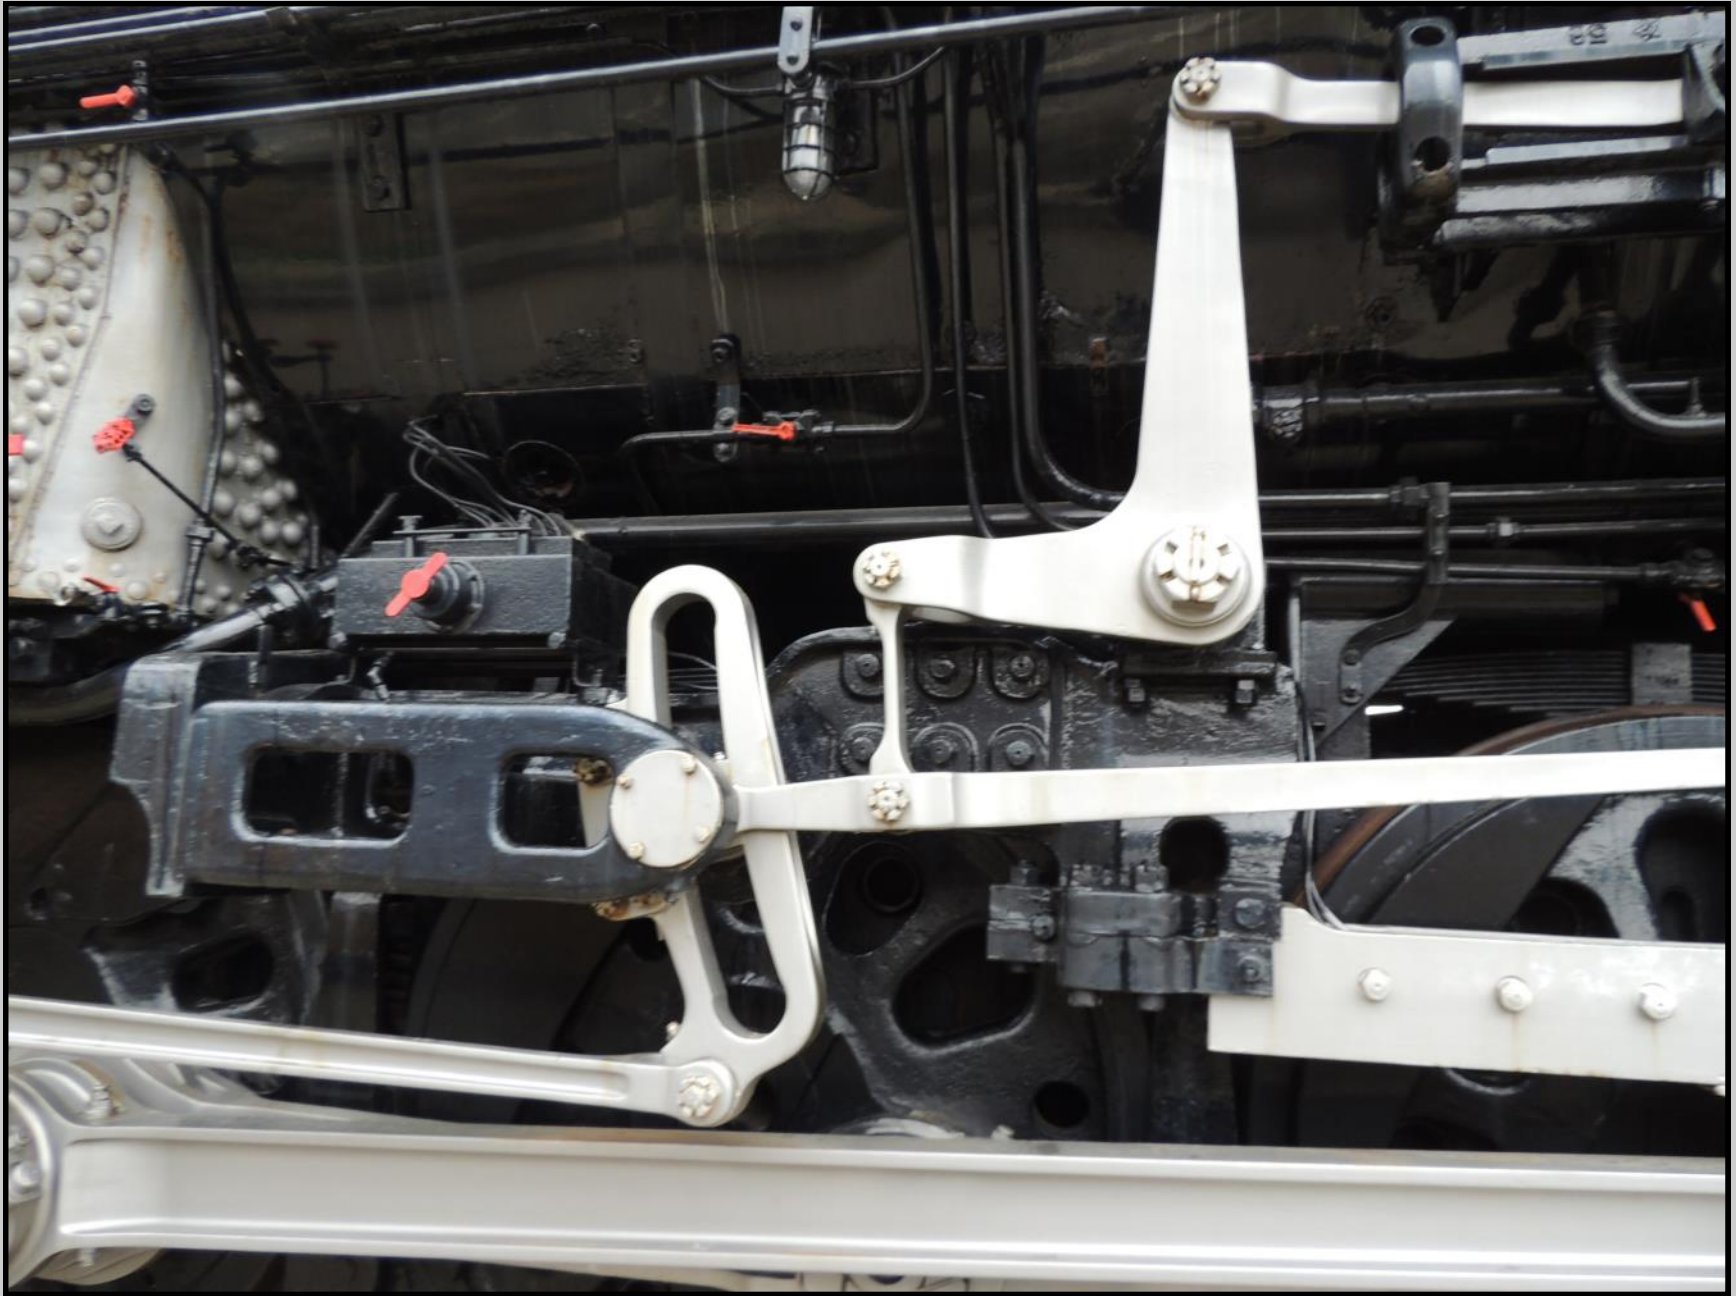

THIS WESTERN PACIFIC BIG BOY LOCOMOTIVE IS LOCATED IN OMAHA, NEBRASKA

UNION PACIFIC

AMERICAN
LOCOMOTIVE COMPANY
72780
SCHENECTADY WORKS
NOVEMBER 1849

8052430

FIRE HOSE ONLY