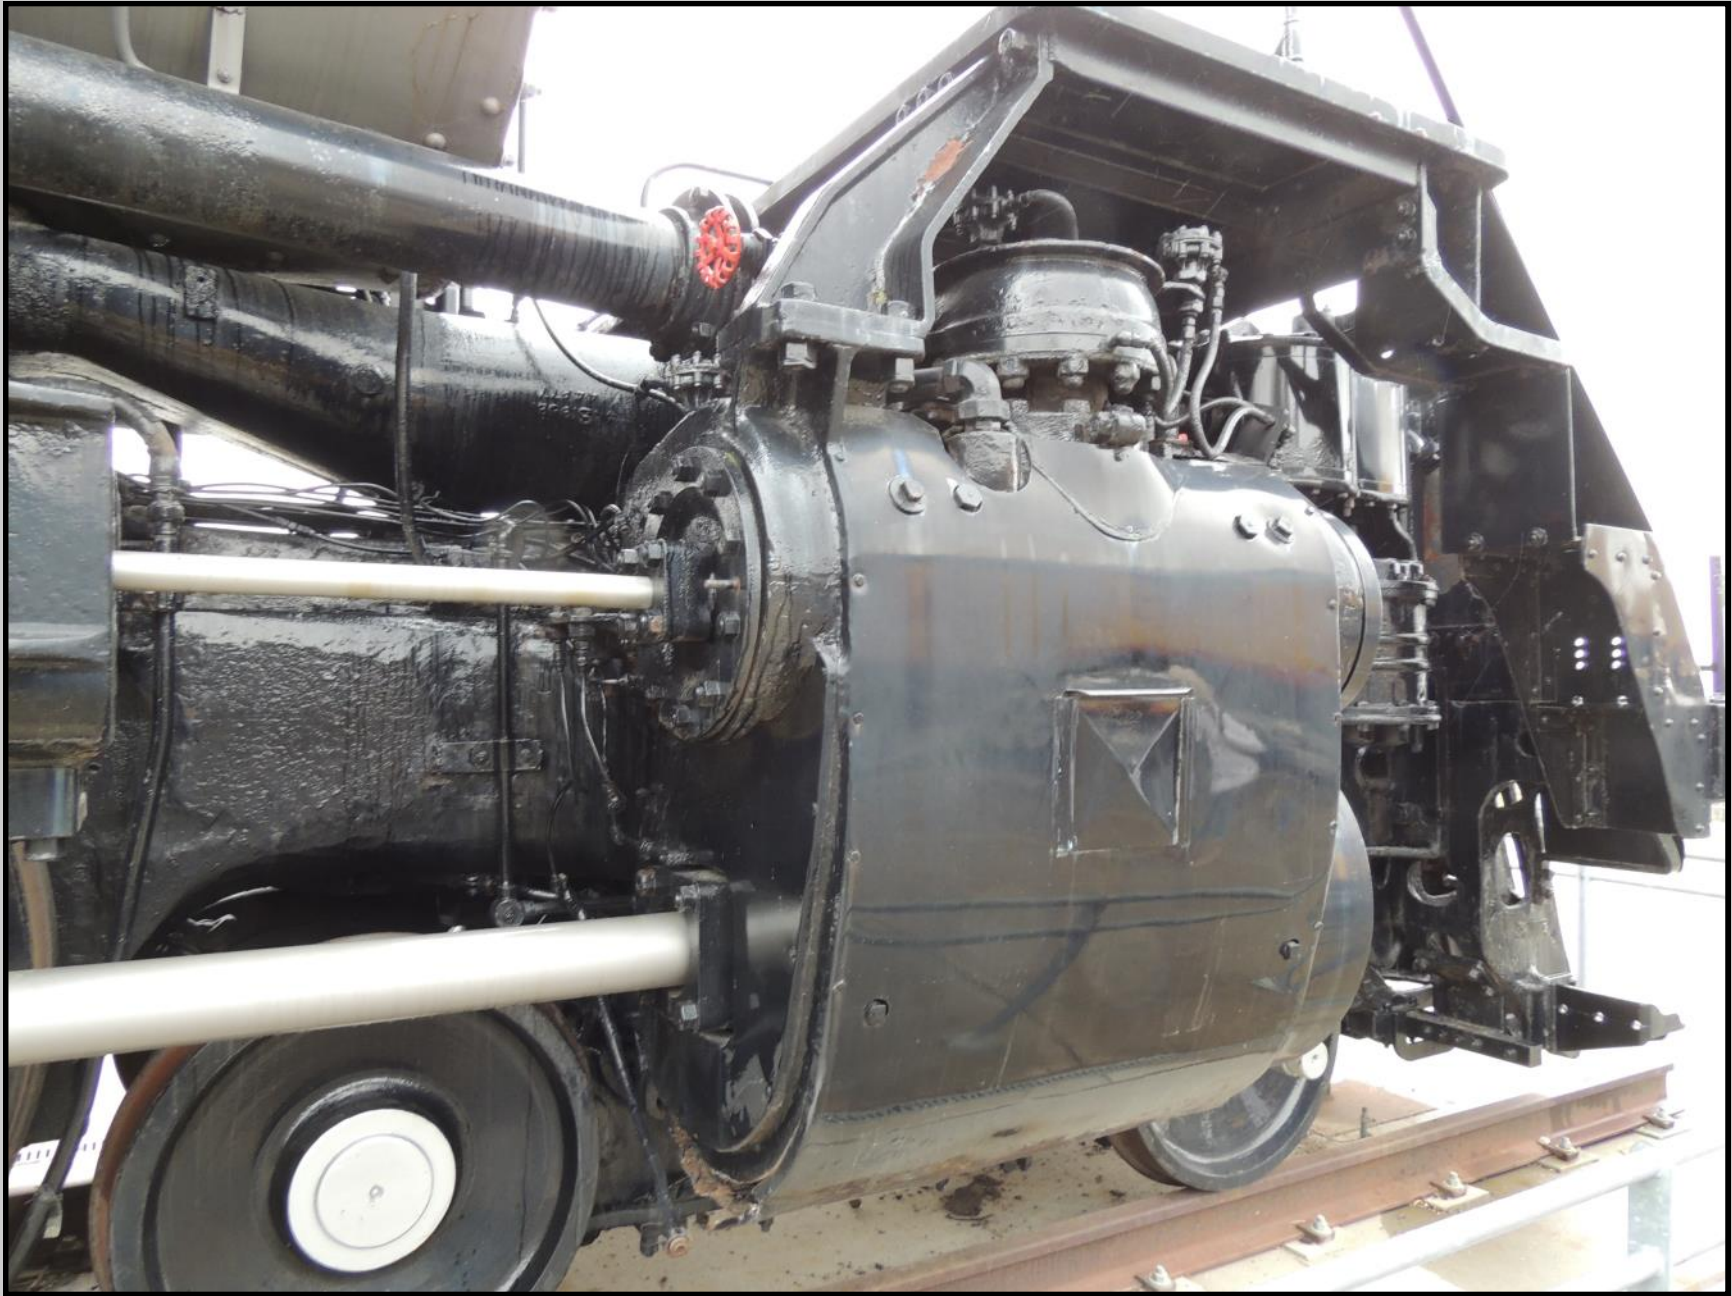

THIS WESTERN PACIFIC BIG BOY LOCOMOTIVE IS LOCATED IN OMAHA, NEBRASKA

UNION PACIFIC

AMERICAN
LOCOMOTIVE COMPANY
72780
SCHENECTADY WORKS
NOVEMBER 1849

8052430

FIRE HOSE ONLY