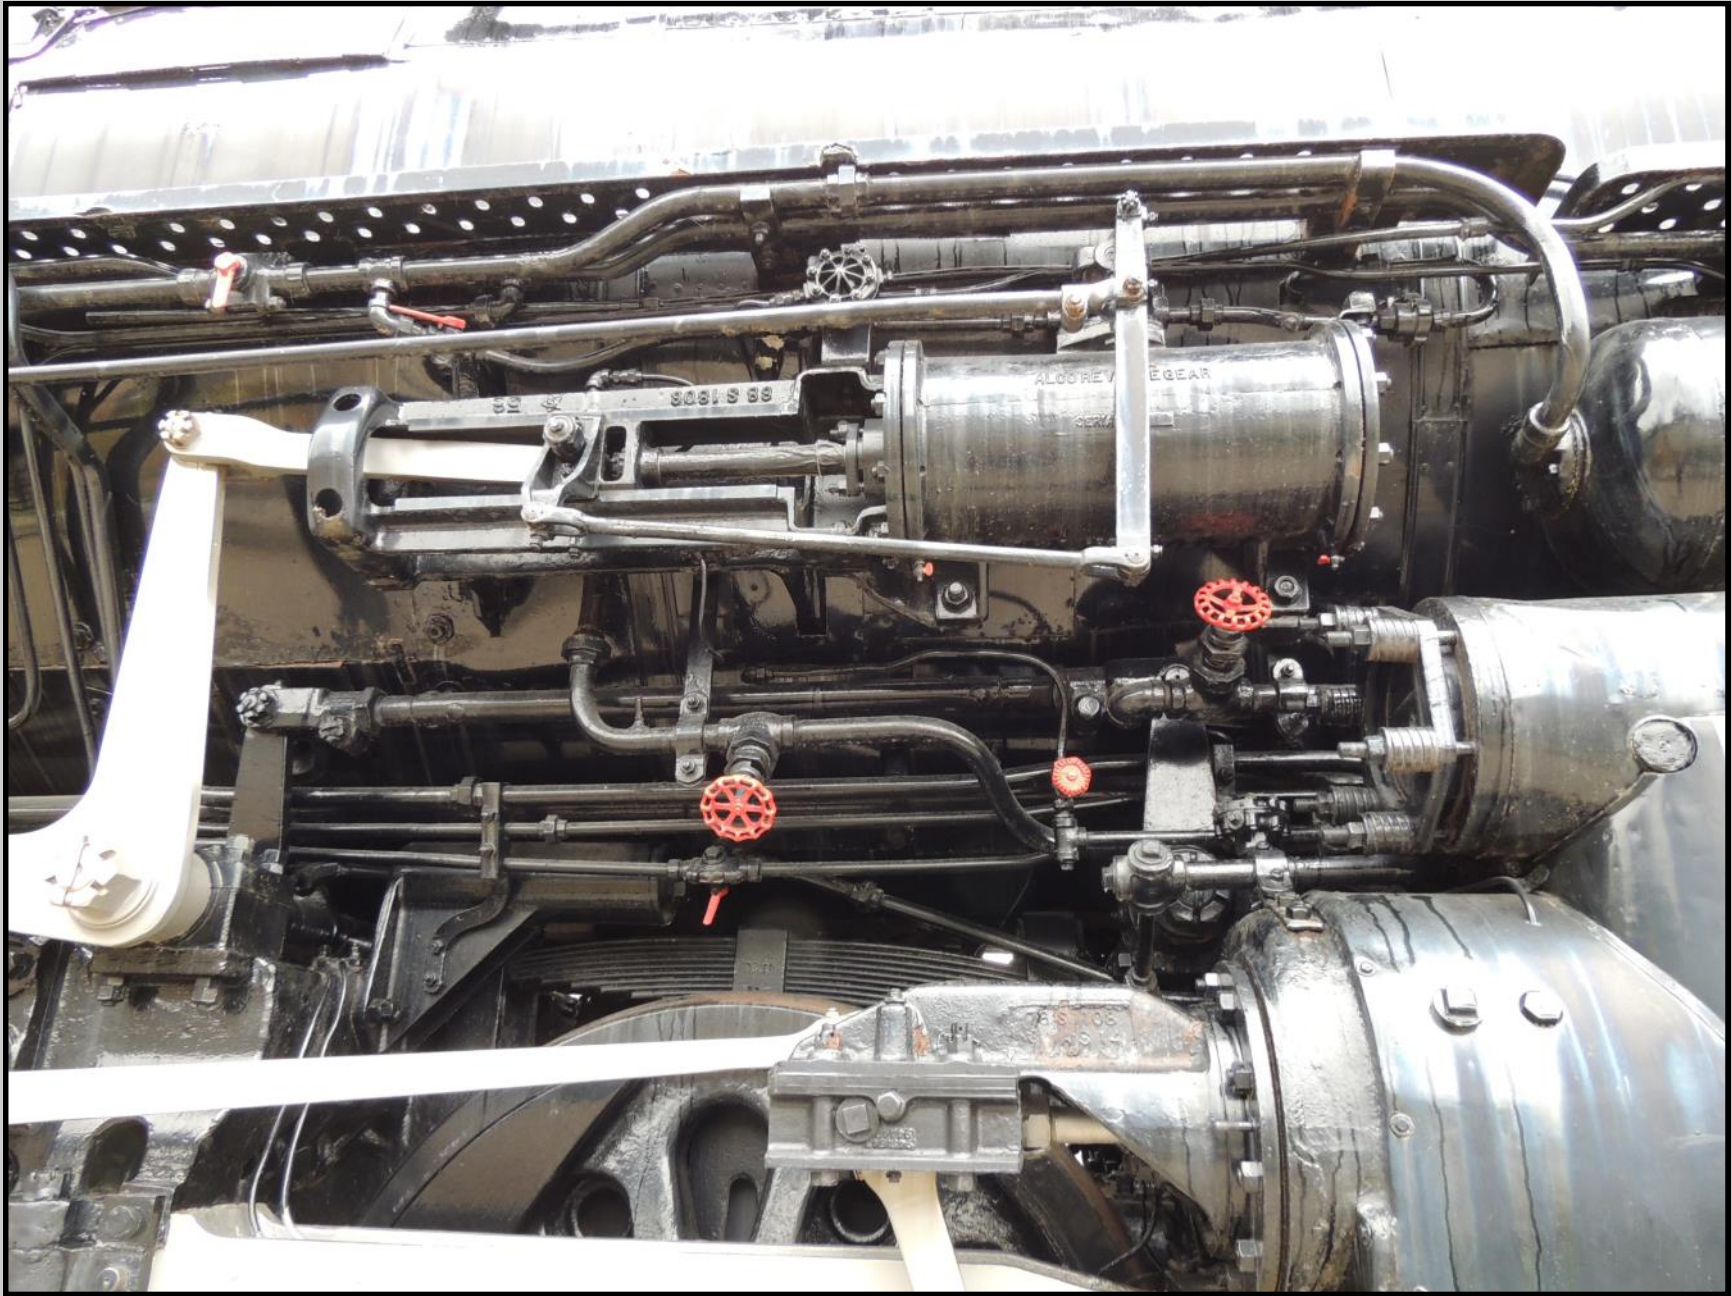

THIS WESTERN PACIFIC BIG BOY LOCOMOTIVE IS LOCATED IN OMAHA, NEBRASKA

UNION PACIFIC

AMERICAN
LOCOMOTIVE COMPANY
72780
SCHENECTADY WORKS
NOVEMBER 1849

8052430

FIRE HOSE ONLY