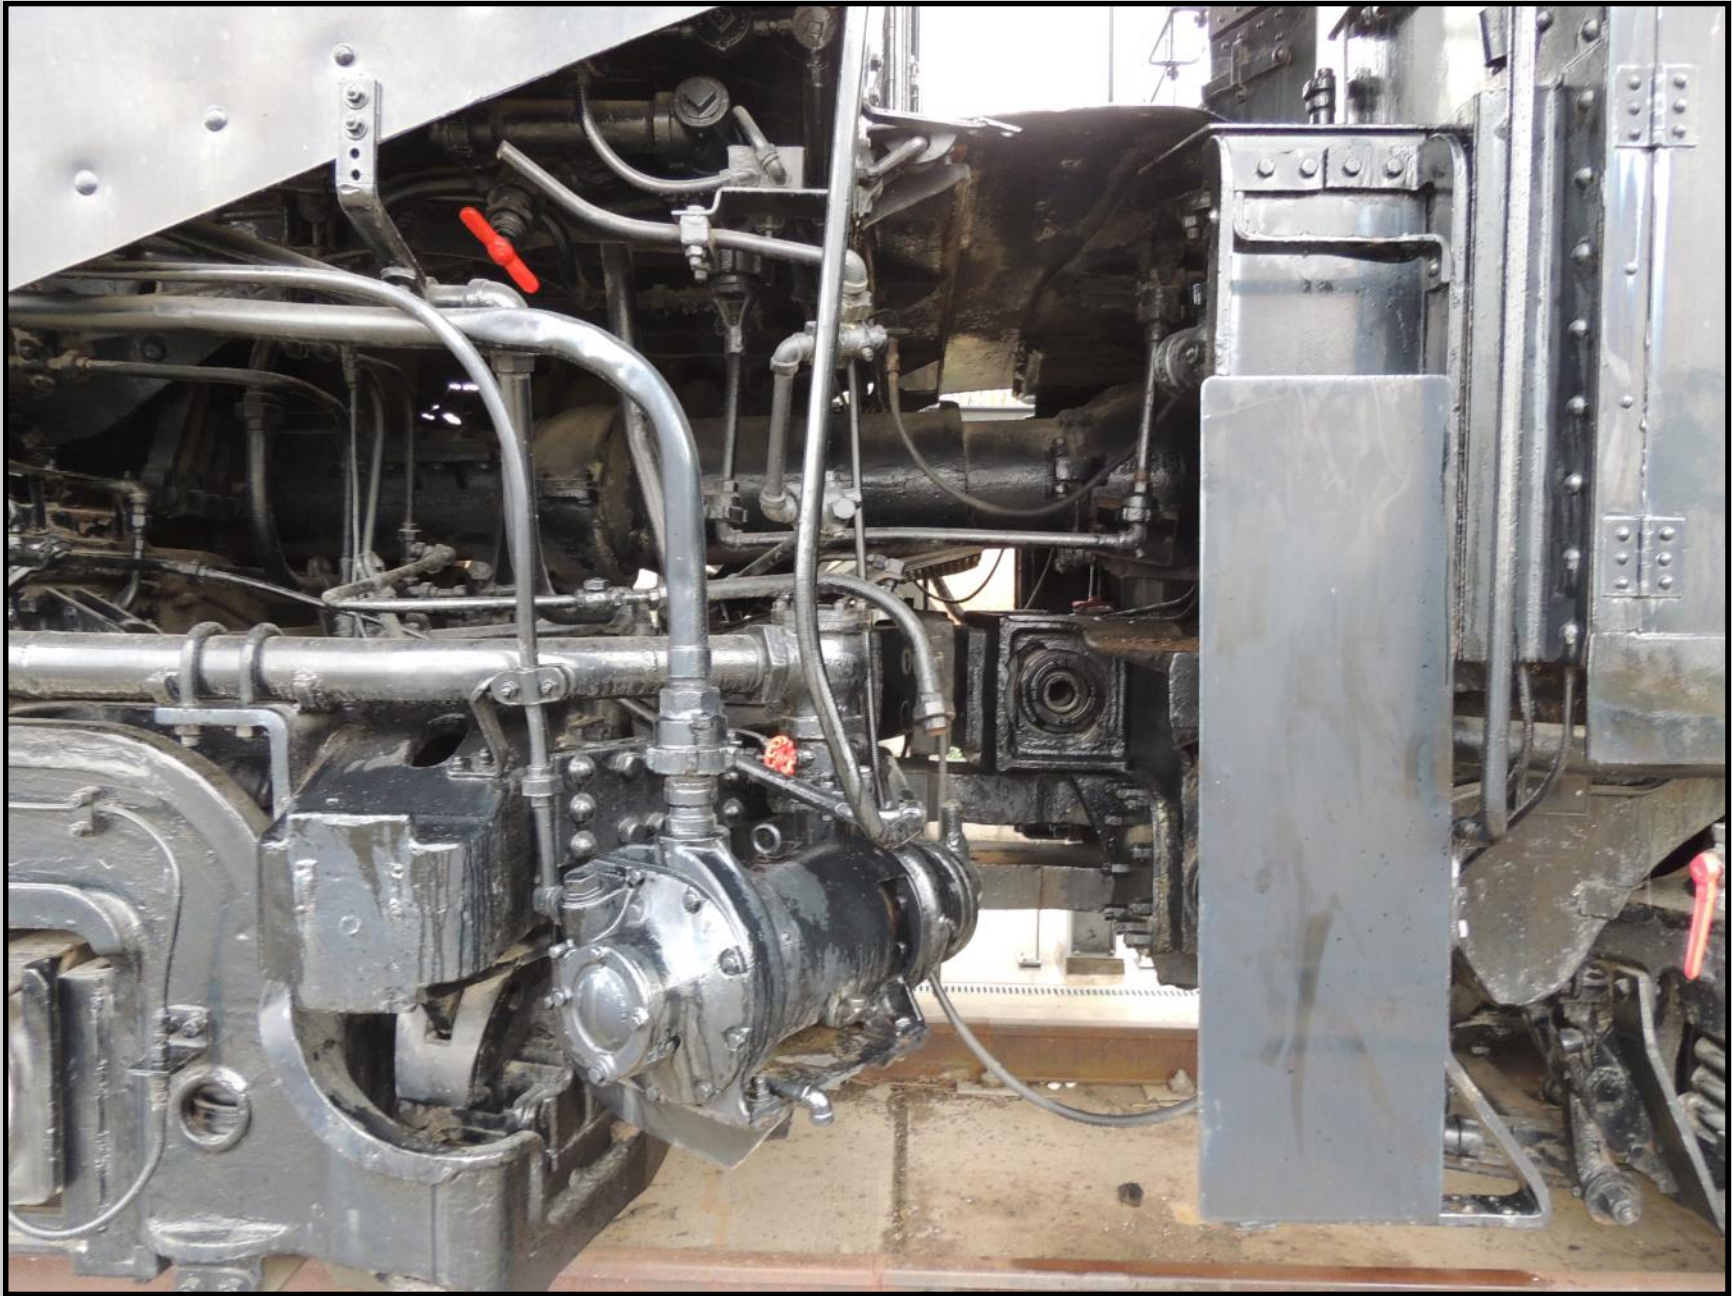

THIS WESTERN PACIFIC BIG BOY LOCOMOTIVE IS LOCATED IN OMAHA, NEBRASKA

UNION PACIFIC

AMERICAN
LOCOMOTIVE COMPANY
72780
SCHENECTADY WORKS
NOVEMBER 1849

8052430

FIRE HOSE ONLY