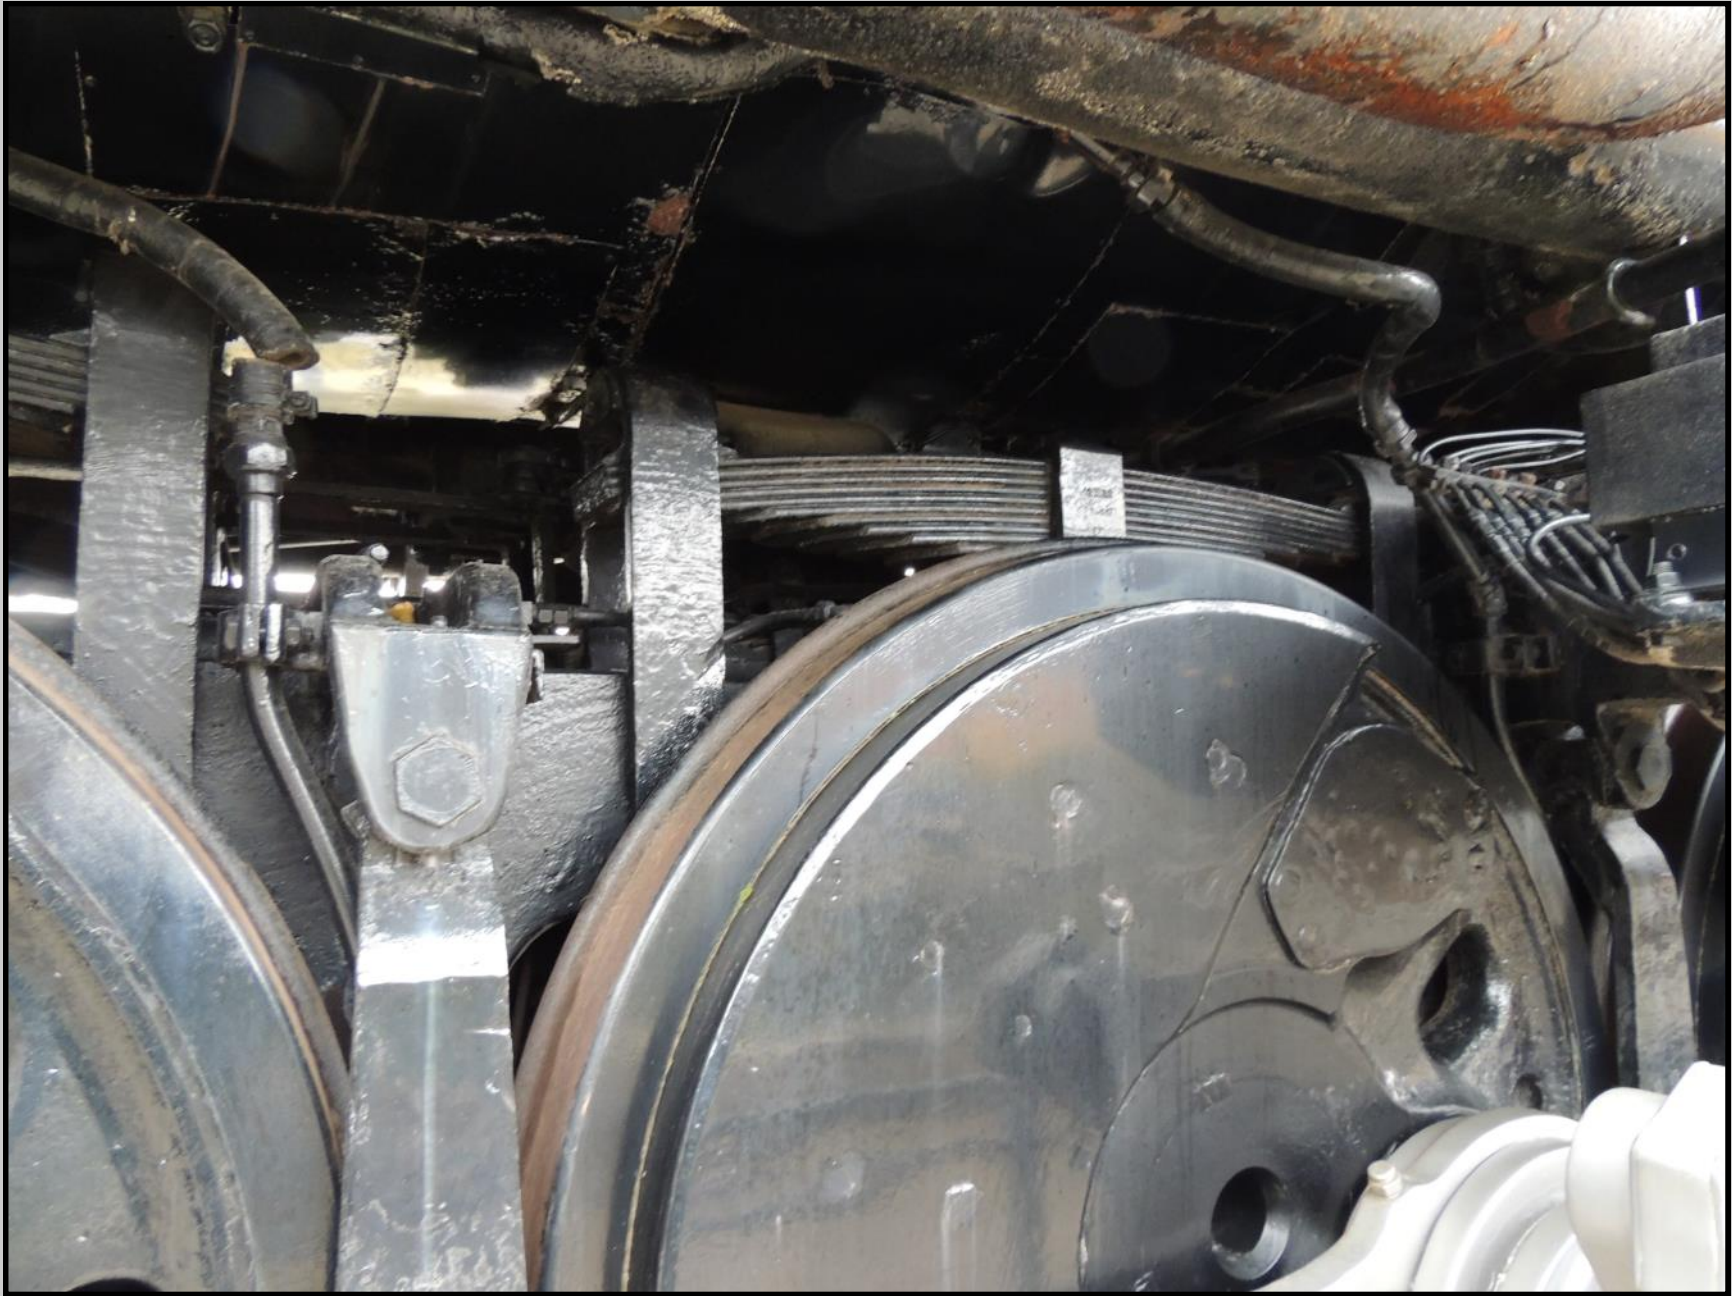

THIS WESTERN PACIFIC BIG BOY LOCOMOTIVE IS LOCATED IN OMAHA, NEBRASKA

UNION PACIFIC

AMERICAN
LOCOMOTIVE COMPANY
72780
SCHENECTADY WORKS
NOVEMBER 1849

8052430

FIRE HOSE ONLY