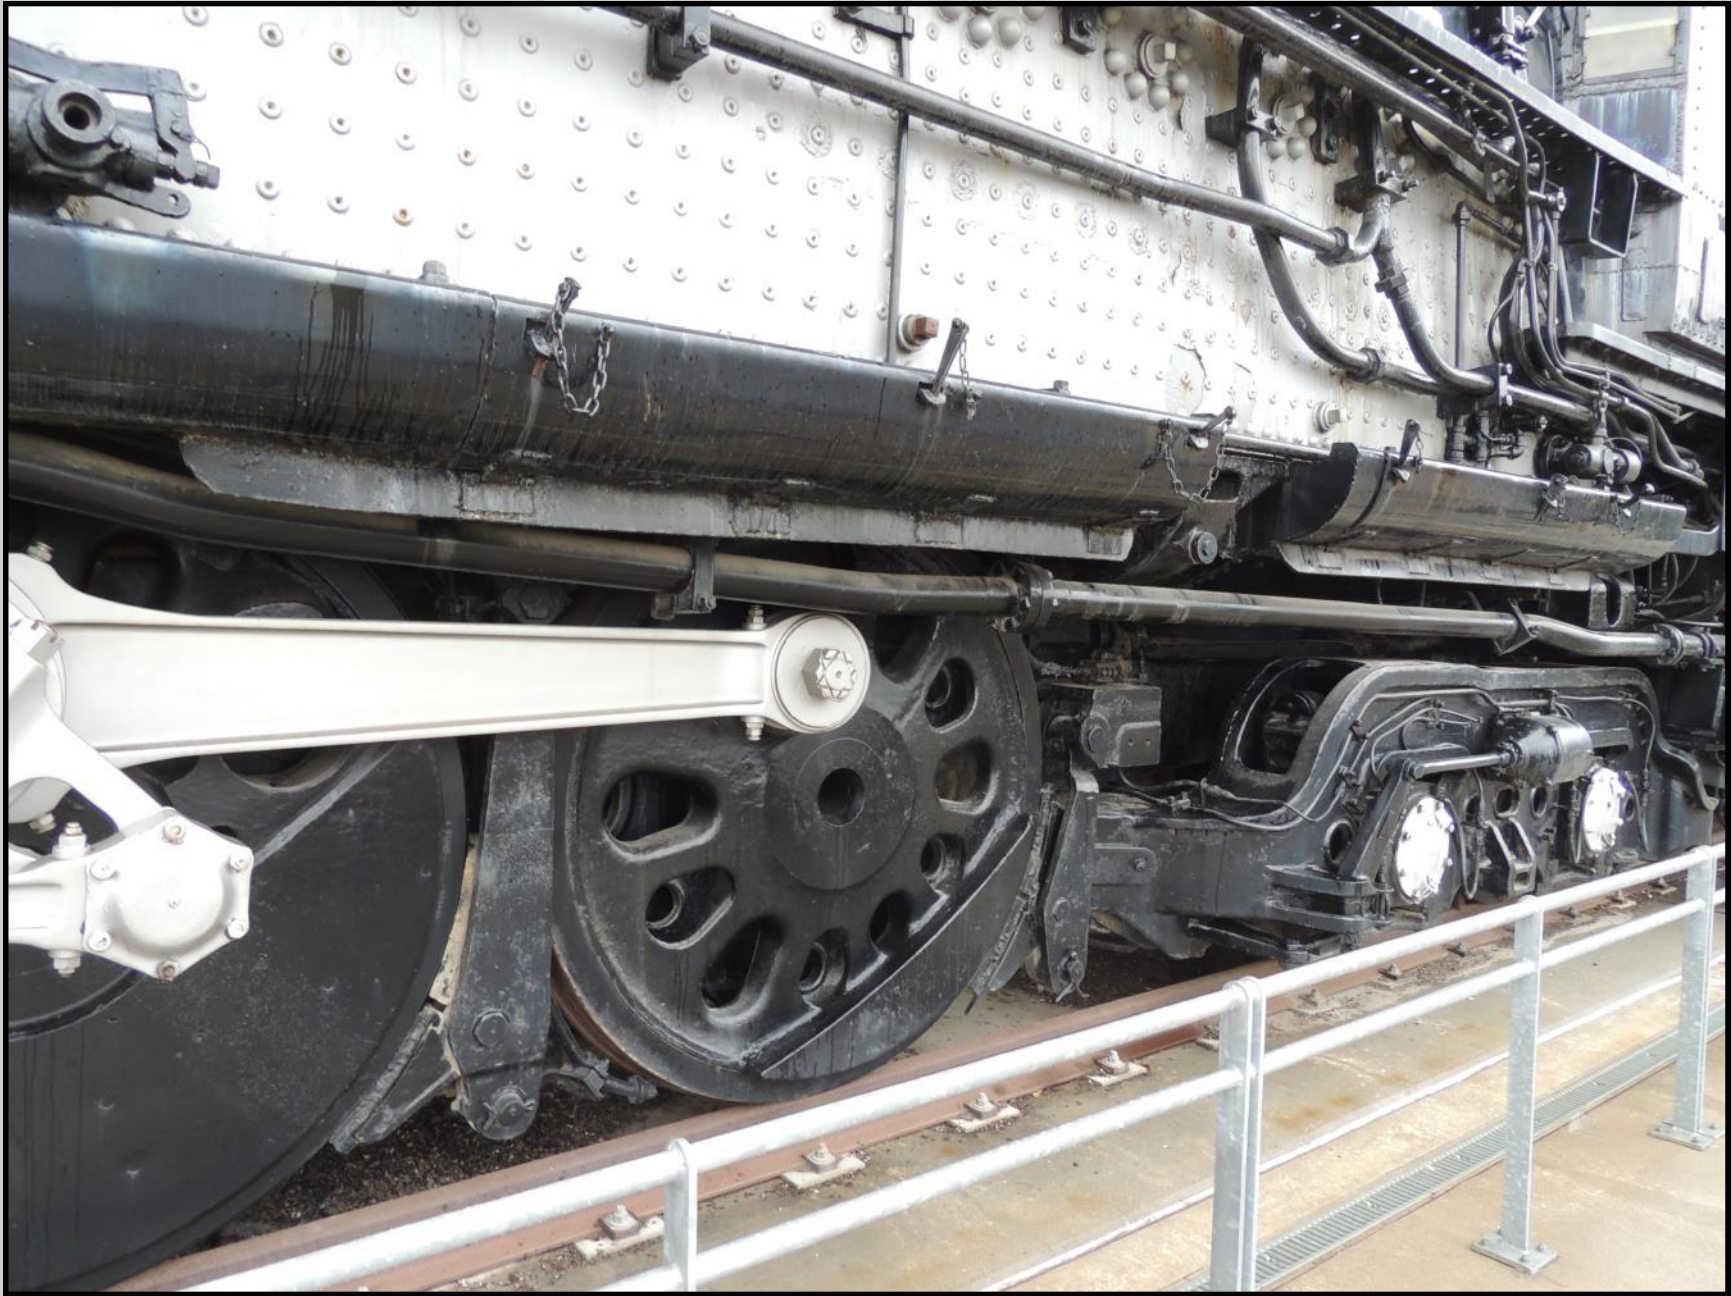

THIS WESTERN PACIFIC BIG BOY LOCOMOTIVE IS LOCATED IN OMAHA, NEBRASKA

UNION PACIFIC

AMERICAN
LOCOMOTIVE COMPANY
72780
SCHENECTADY WORKS
NOVEMBER 1849

8052430

FIRE HOSE ONLY