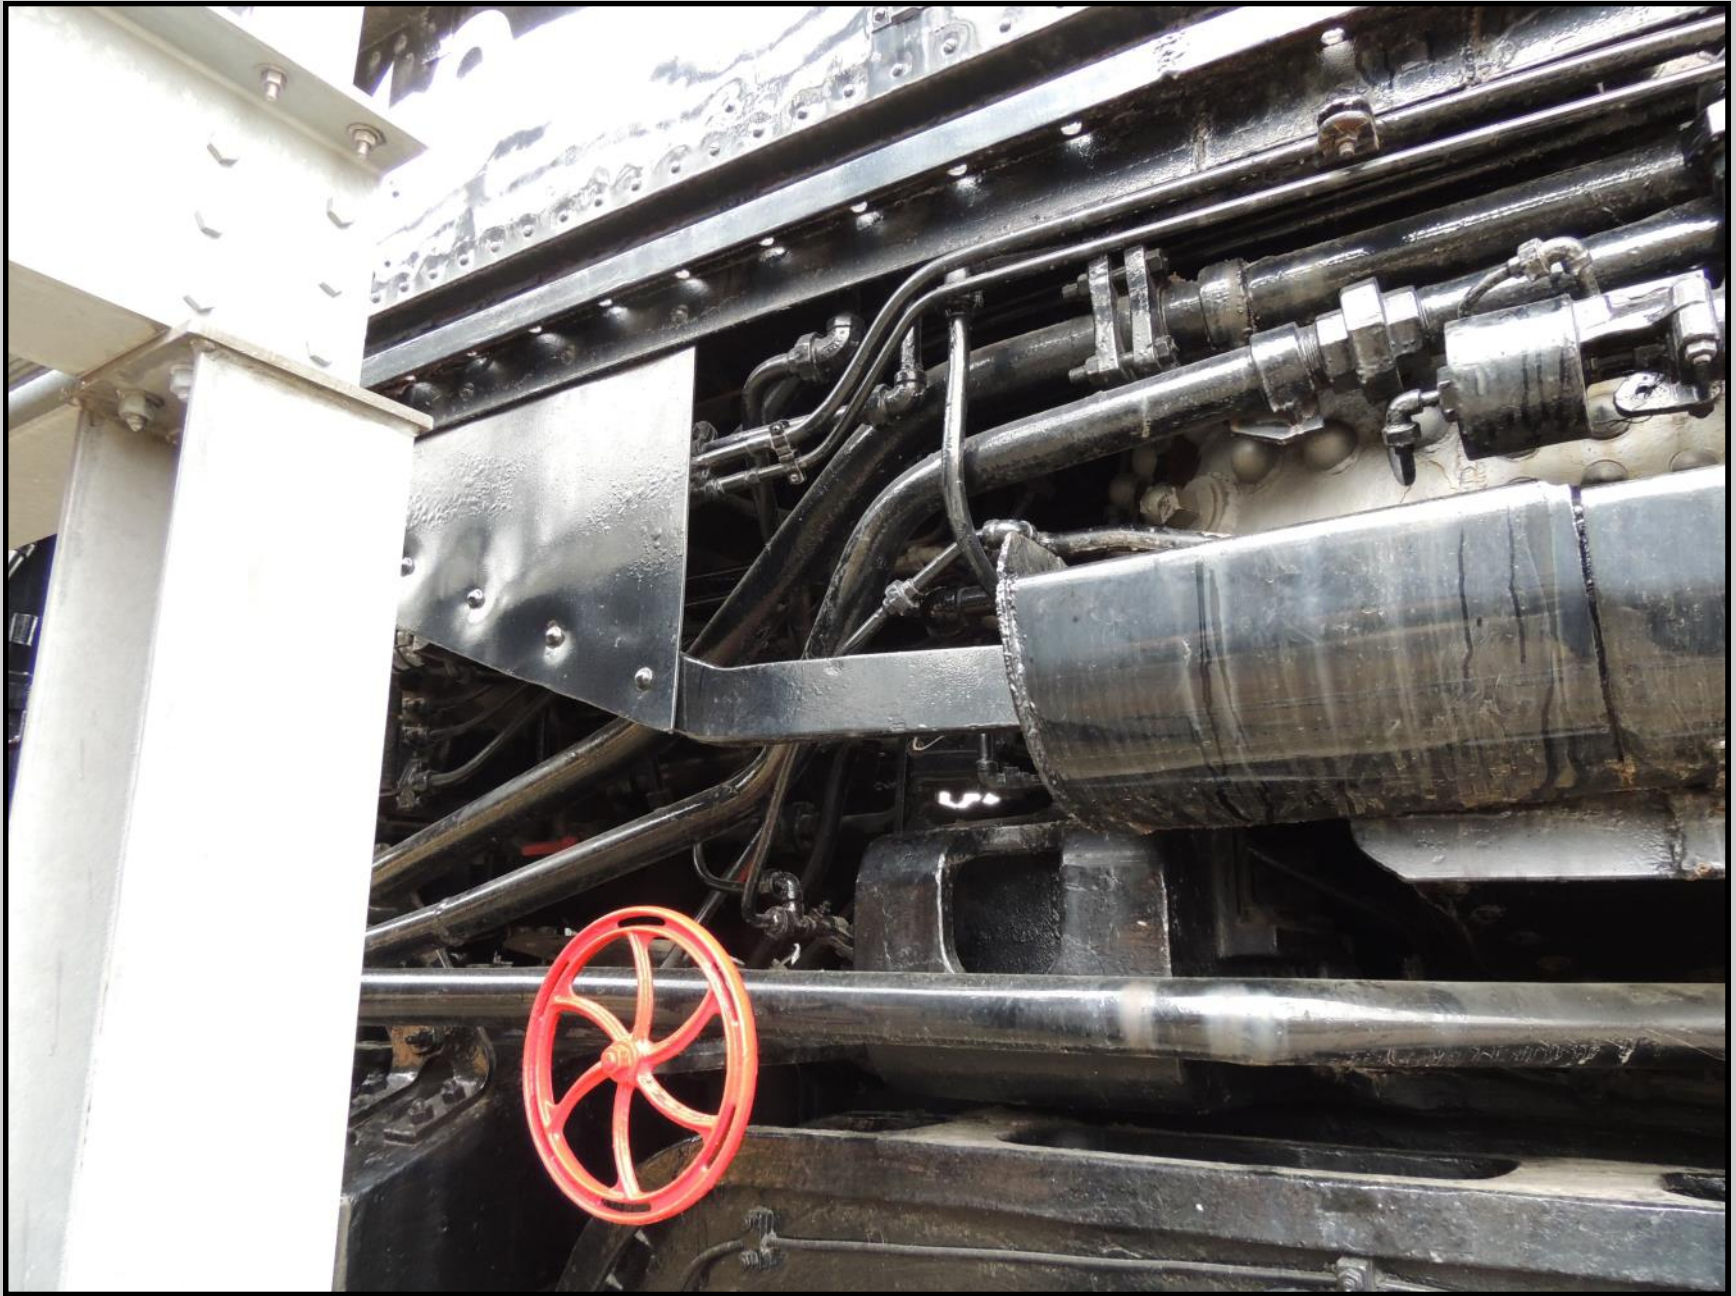

THIS WESTERN PACIFIC BIG BOY LOCOMOTIVE IS LOCATED IN OMAHA, NEBRASKA

UNION PACIFIC

AMERICAN
LOCOMOTIVE COMPANY
72780
SCHENECTADY WORKS
NOVEMBER 1849

8052430

FIRE HOSE ONLY