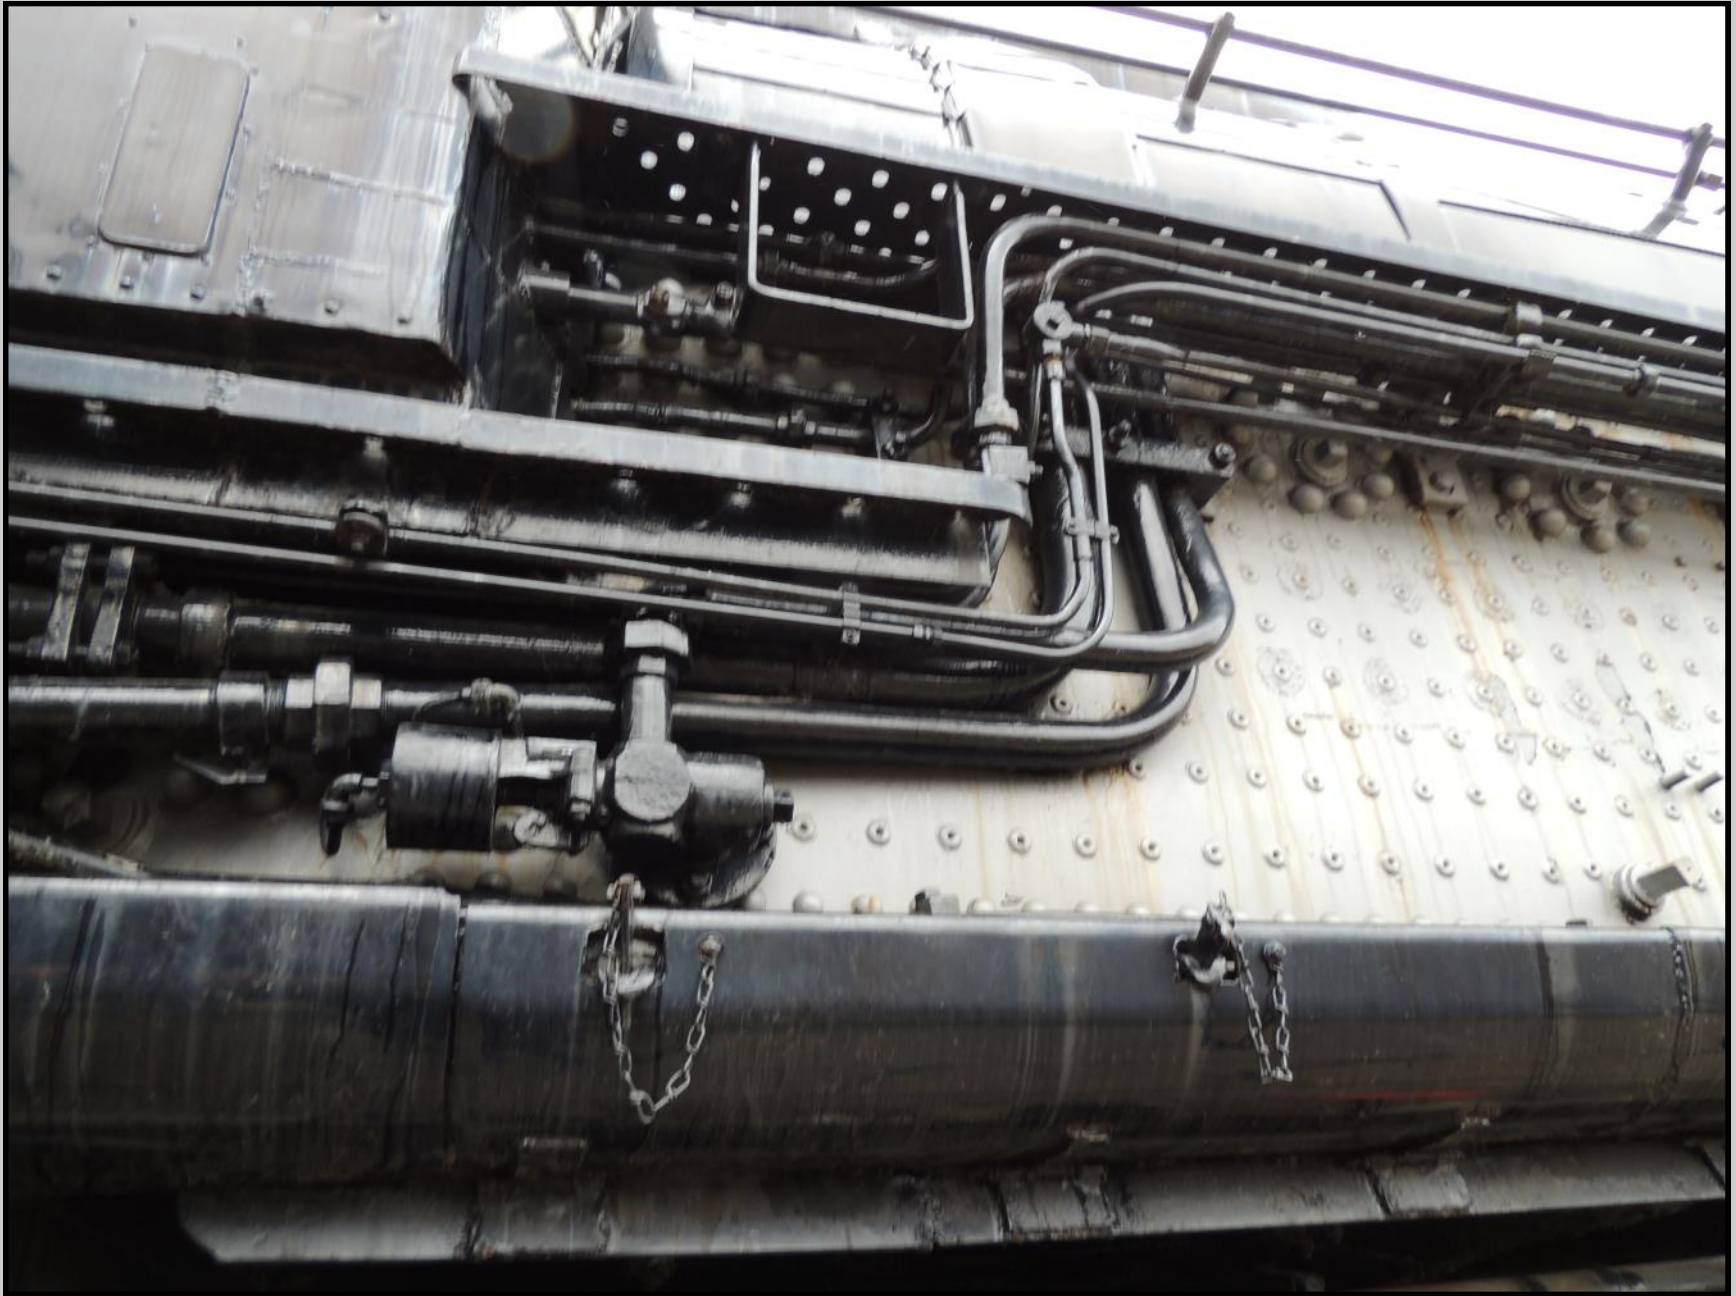

THIS WESTERN PACIFIC BIG BOY LOCOMOTIVE IS LOCATED IN OMAHA, NEBRASKA

UNION PACIFIC

AMERICAN
LOCOMOTIVE COMPANY
72780
SCHENECTADY WORKS
NOVEMBER 1849

8052430

FIRE HOSE ONLY