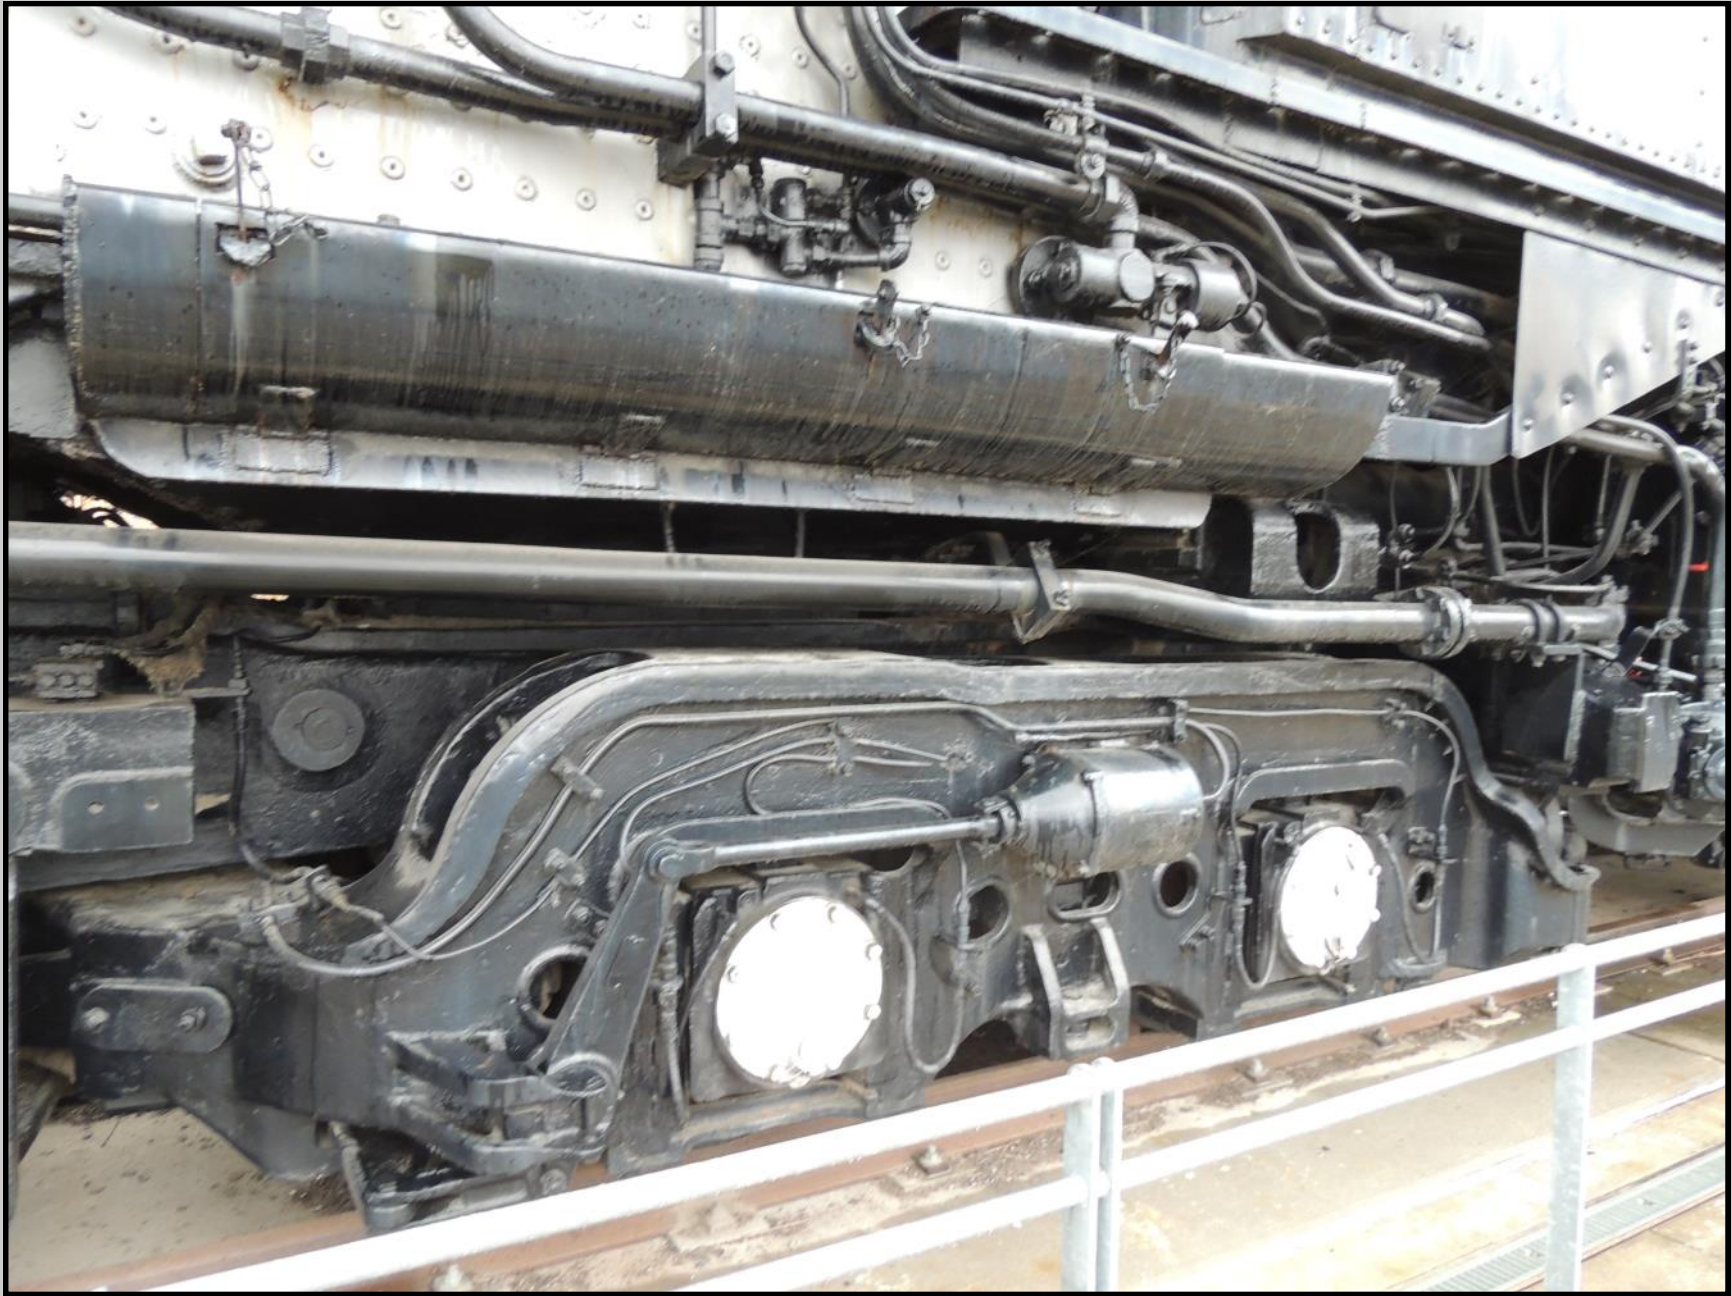

THIS WESTERN PACIFIC BIG BOY LOCOMOTIVE IS LOCATED IN OMAHA, NEBRASKA

UNION PACIFIC

AMERICAN
LOCOMOTIVE COMPANY
72780
SCHENECTADY WORKS
NOVEMBER 1849

8052430

FIRE HOSE ONLY