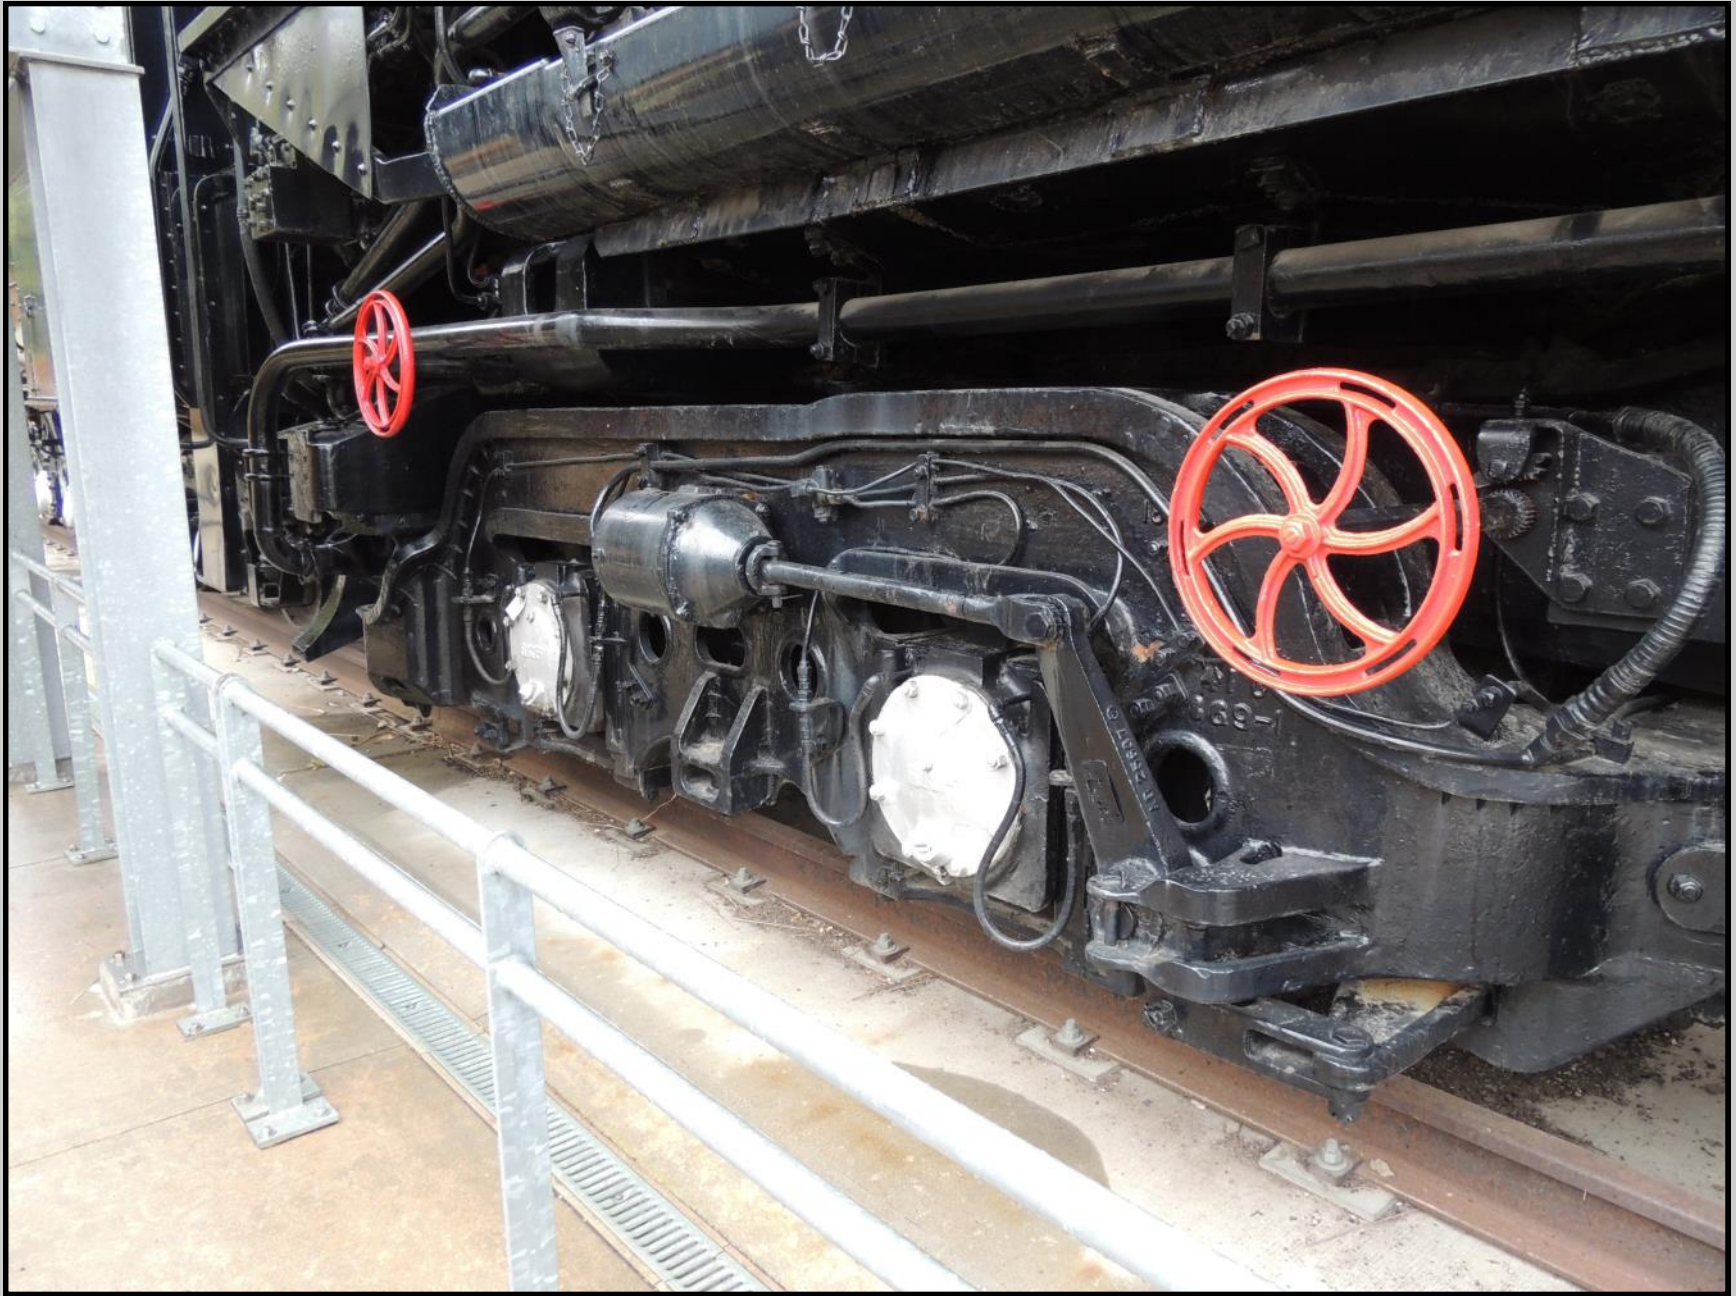

THIS WESTERN PACIFIC BIG BOY LOCOMOTIVE IS LOCATED IN OMAHA, NEBRASKA

UNION PACIFIC

AMERICAN
LOCOMOTIVE COMPANY
72780
SCHENECTADY WORKS
NOVEMBER 1849

8052430

FIRE HOSE ONLY